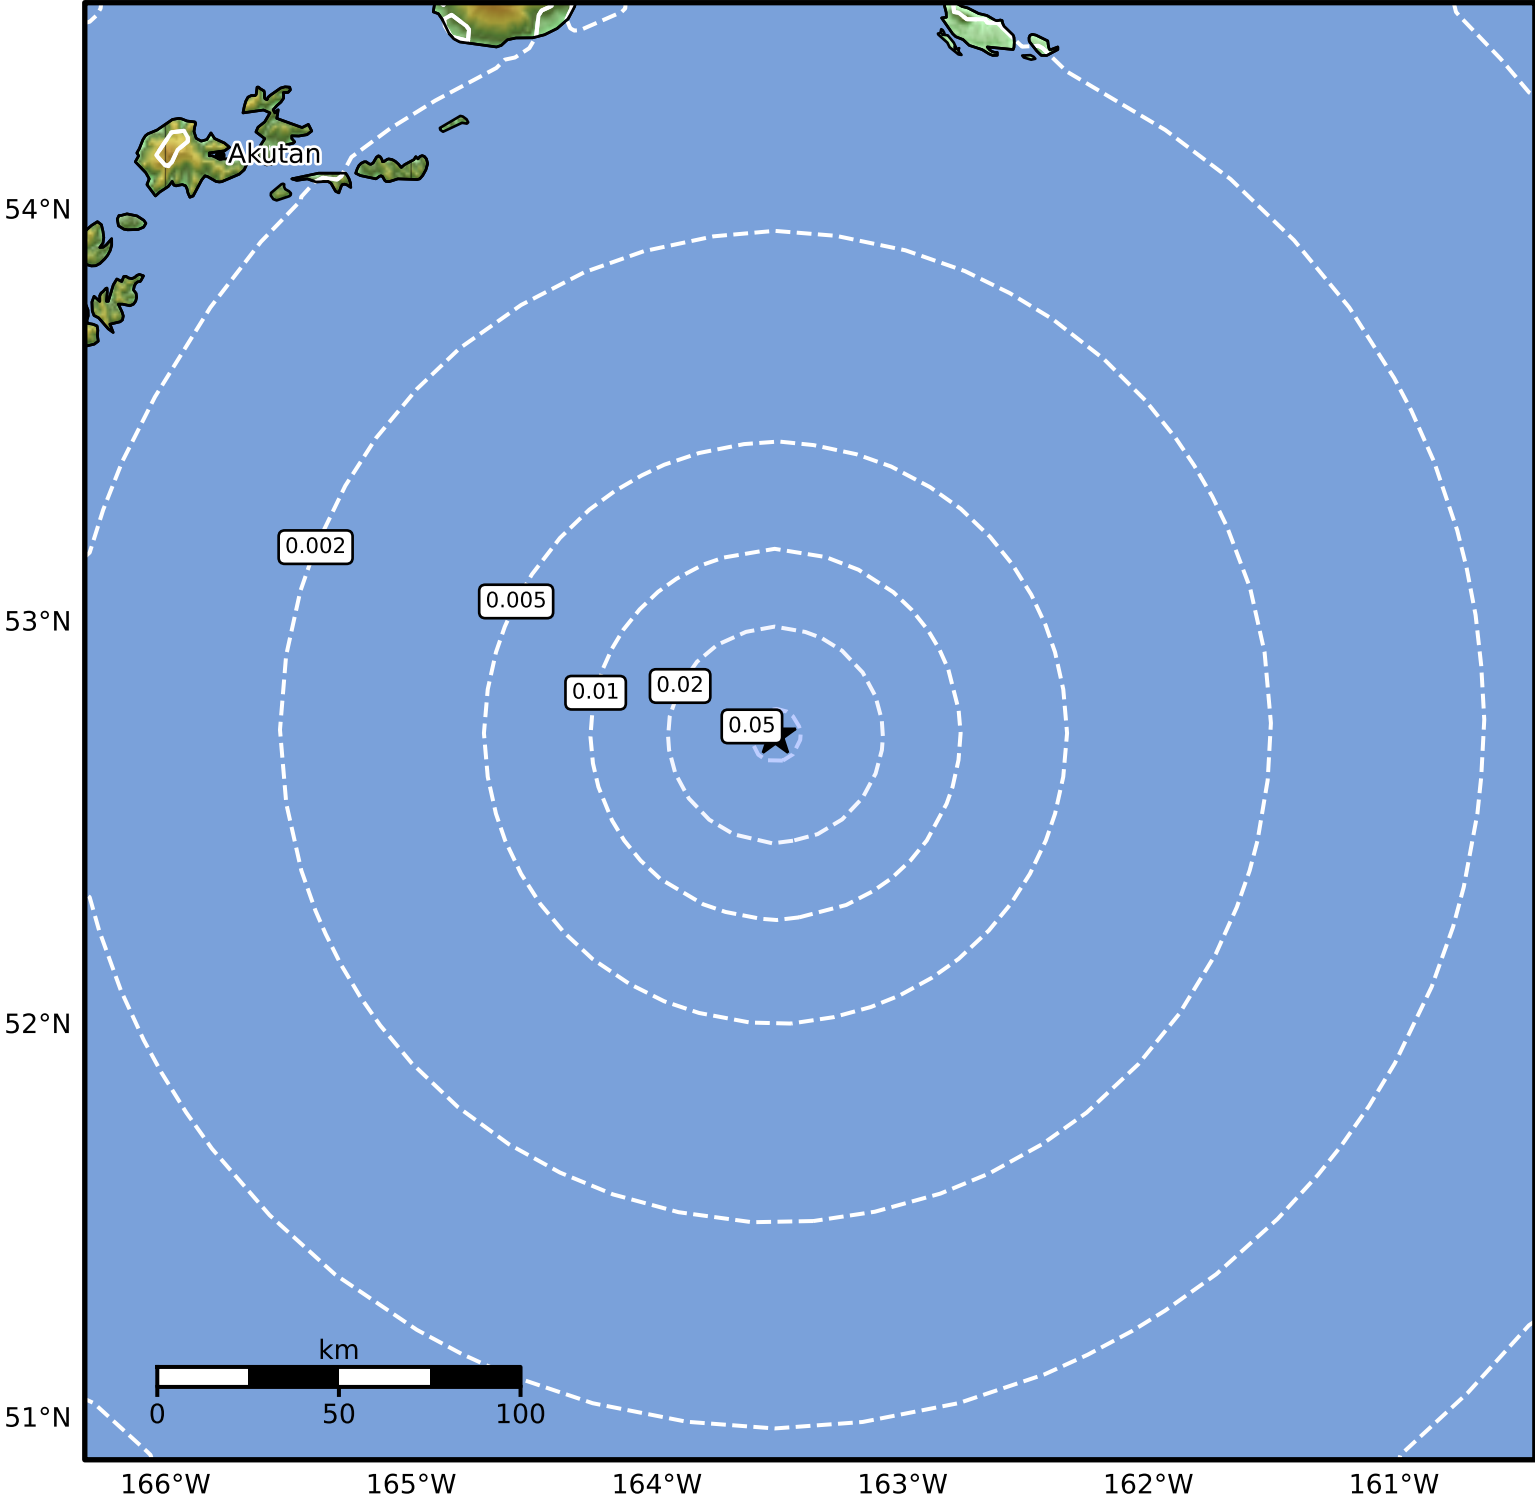

1.0 Second Peak Spectral Acceleration Map Alaska Earthquake Center
ShakeMap: 217 km (135 miles) SE of Akutan
Dec 11, 2024 09:48:35 UTC M3.6 N52.72 W163.52 Depth: 20.8km ID:ak024fwdldot

SA(1.0) (%g)	0.1	0.2	0.5	1	2	5	10	20	50	100	200
--------------	-----	-----	-----	---	---	---	----	----	----	-----	-----

Scale based on Worden et al. (2012) Version 1: Processed 2024-12-11T20:29:15Z
△ Seismic Instrument ○ Reported Intensity ★ Epicenter