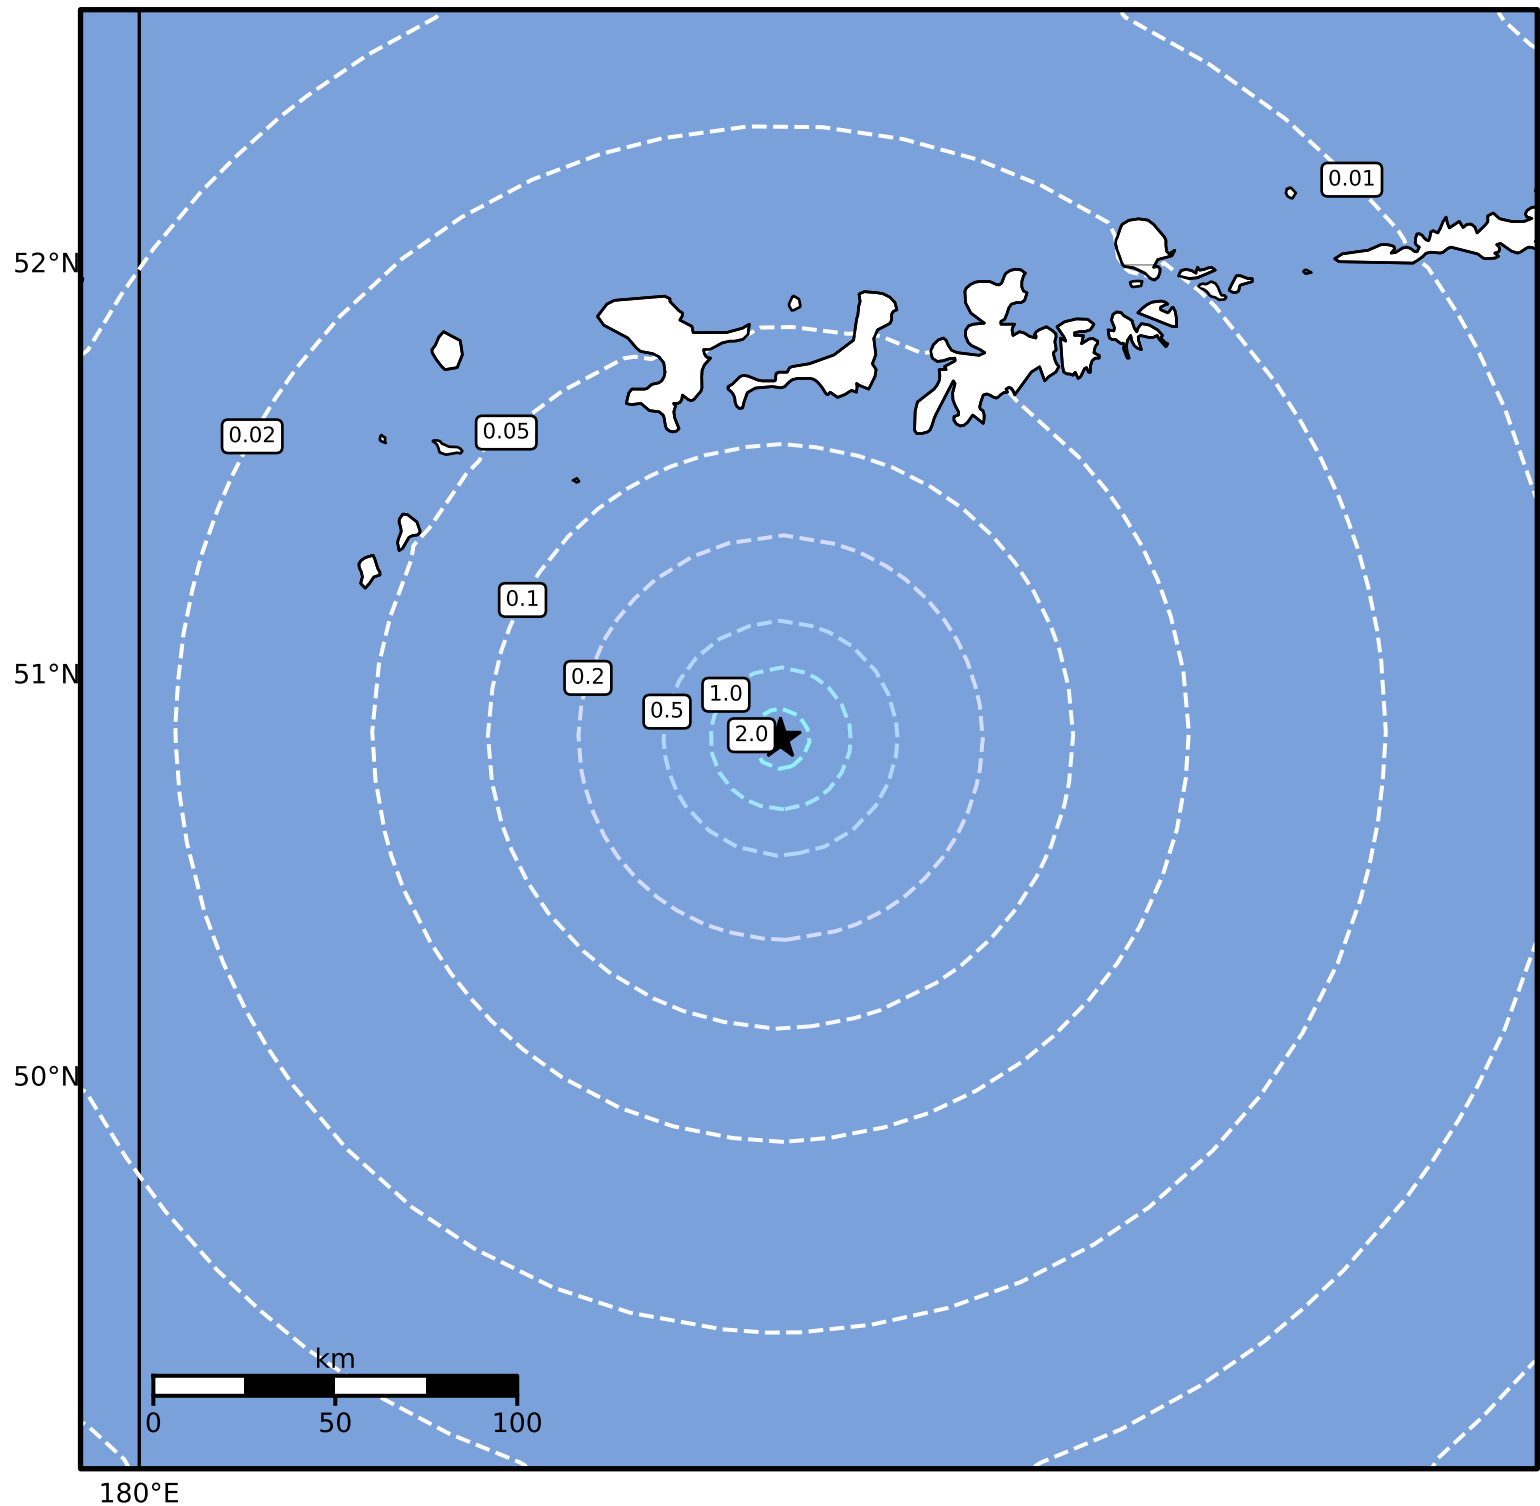

0.3 Second Peak Spectral Acceleration Map Alaska Earthquake Center
 ShakeMap: 129 km (80 miles) SSW of Adak
 Dec 11, 2024 20:35:40 UTC M4.0 N50.85 W177.50 Depth: 13.4km ID:ak024fwk2cb1

SA(0.3) (%g)	0.1	0.2	0.5	1	2	5	10	20	50	100	200
--------------	-----	-----	-----	---	---	---	----	----	----	-----	-----

Scale based on Worden et al. (2012)

Version 2: Processed 2024-12-12T01:18:27Z

△ Seismic Instrument ○ Reported Intensity

★ Epicenter