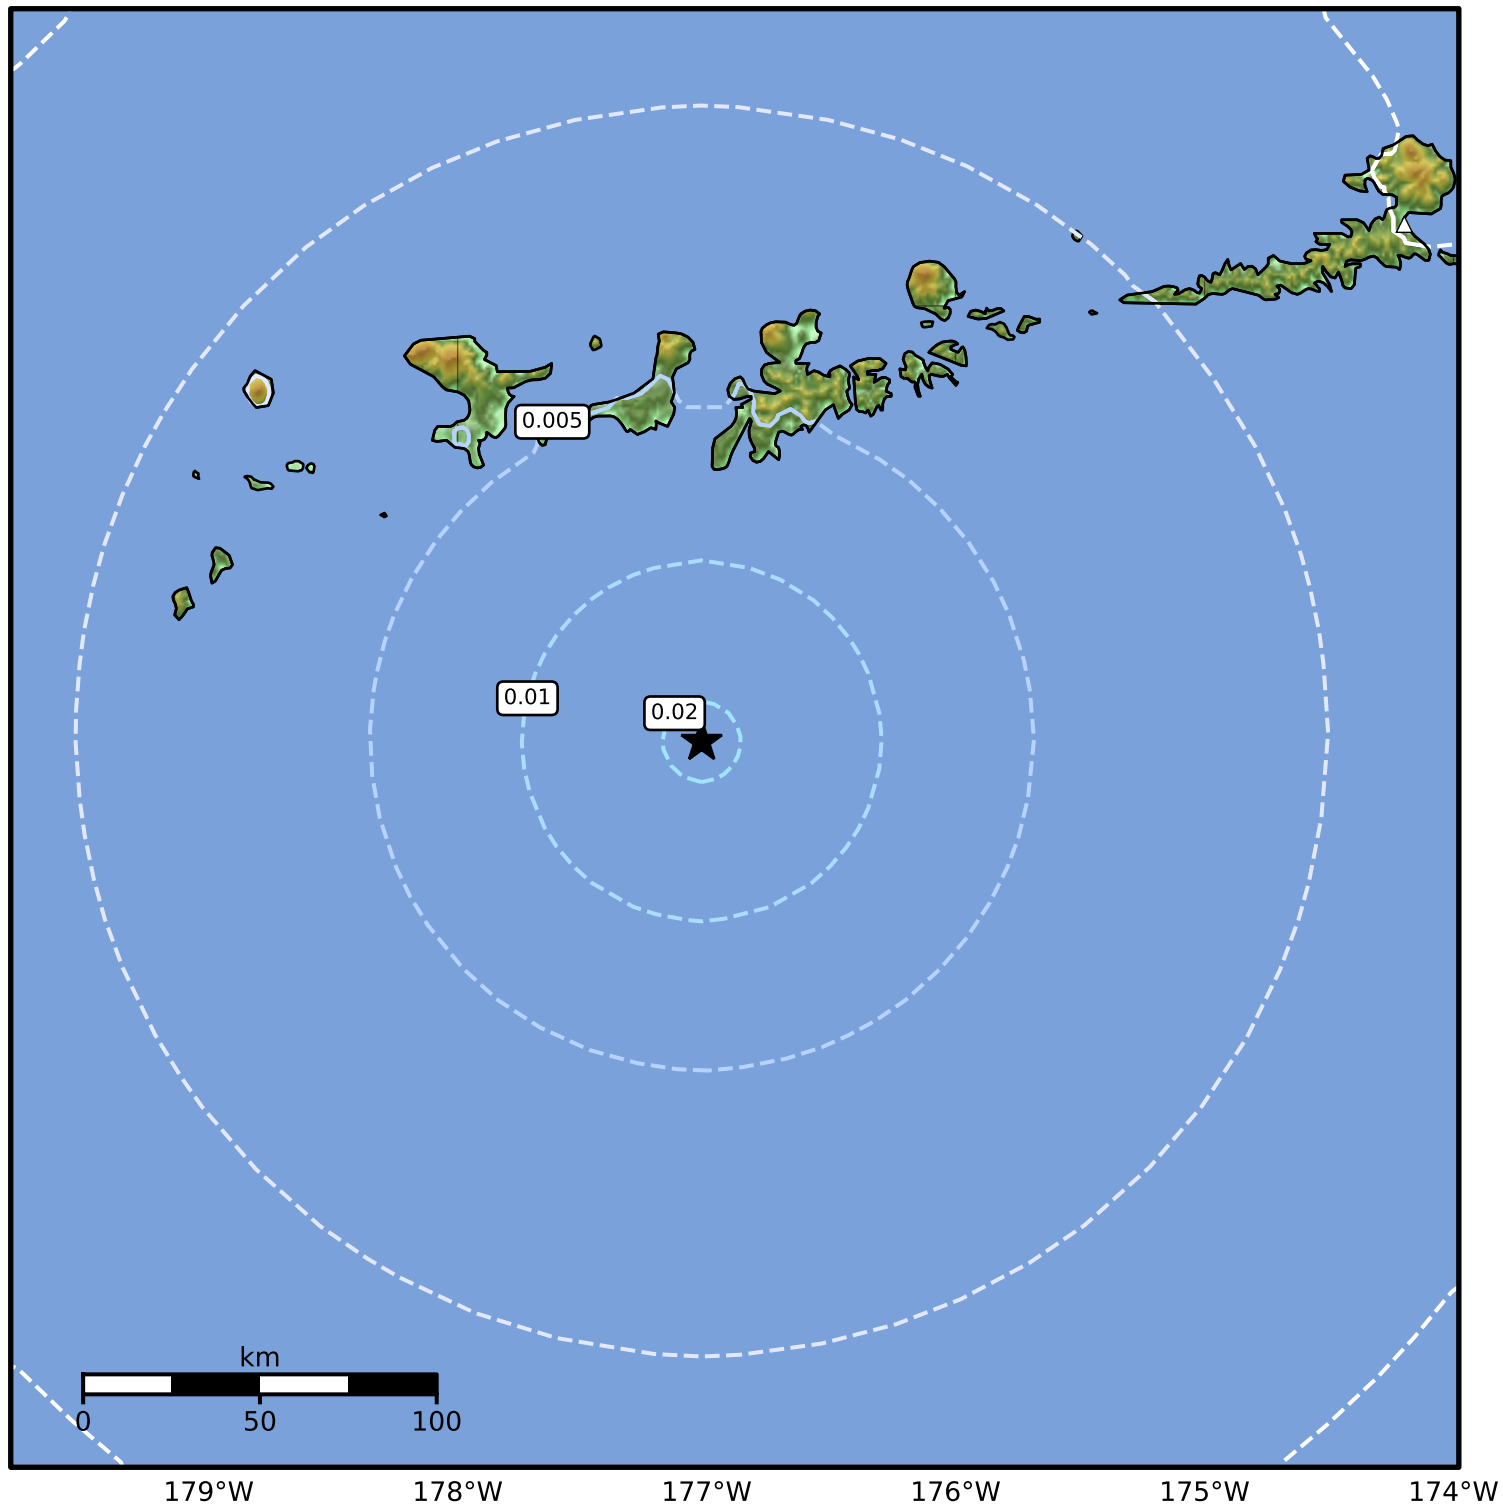

3.0 Second Peak Spectral Acceleration Map Alaska Earthquake Center  
ShakeMap: 111 km (69 miles) SSW of Adak  
Dec 13, 2024 06:56:20 UTC M4.7 N50.91 W177.02 Depth: 37.3km ID:ak024fzmx3w

Scale based on Worden et al. (2012)

Version 2: Processed 2024-12-13T09:34:52Z

△ Seismic Instrument ○ Reported Intensity

★ Epicenter