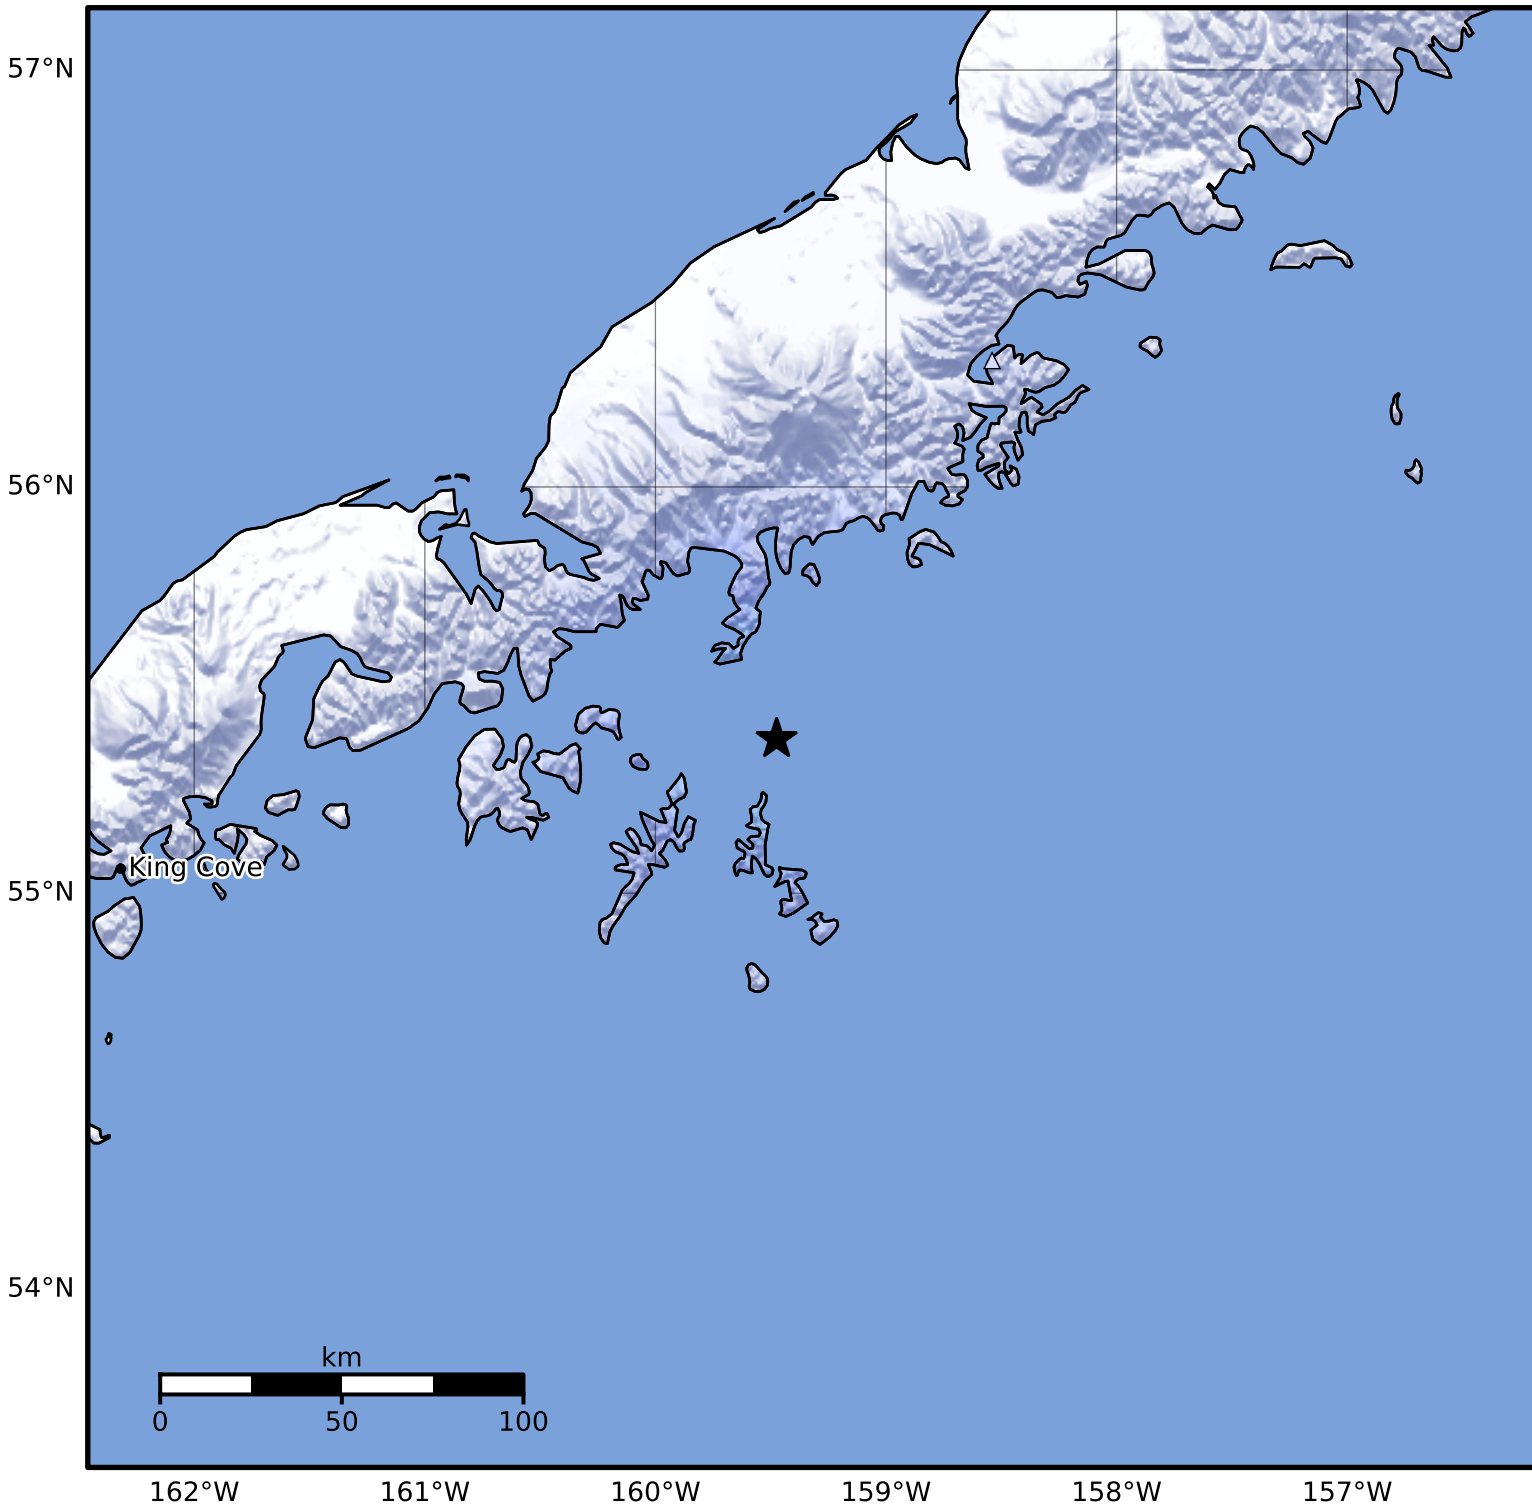

Macroseismic Intensity Map Alaska Earthquake Center
 ShakeMap: 62 km (39 miles) SSW of Perryville
 Dec 13, 2024 18:24:32 UTC M3.7 N55.38 W159.47 Depth: 8.0km ID:ak024fztvshi

SHAKING	Not felt	Weak	Light	Moderate	Strong	Very strong	Severe	Violent	Extreme
DAMAGE	None	None	None	Very light	Light	Moderate	Moderate/heavy	Heavy	Very heavy
PGA(%g)	<0.0464	0.297	2.76	6.2	11.5	21.5	40.1	74.7	>139
PGV(cm/s)	<0.0215	0.135	1.41	4.65	9.64	20	41.4	85.8	>178
INTENSITY	I	II-III	IV	V	VI	VII	VIII	IX	X+

Scale based on Worden et al. (2012)

Version 2: Processed 2024-12-14T02:14:51Z

△ Seismic Instrument ○ Reported Intensity

★ Epicenter