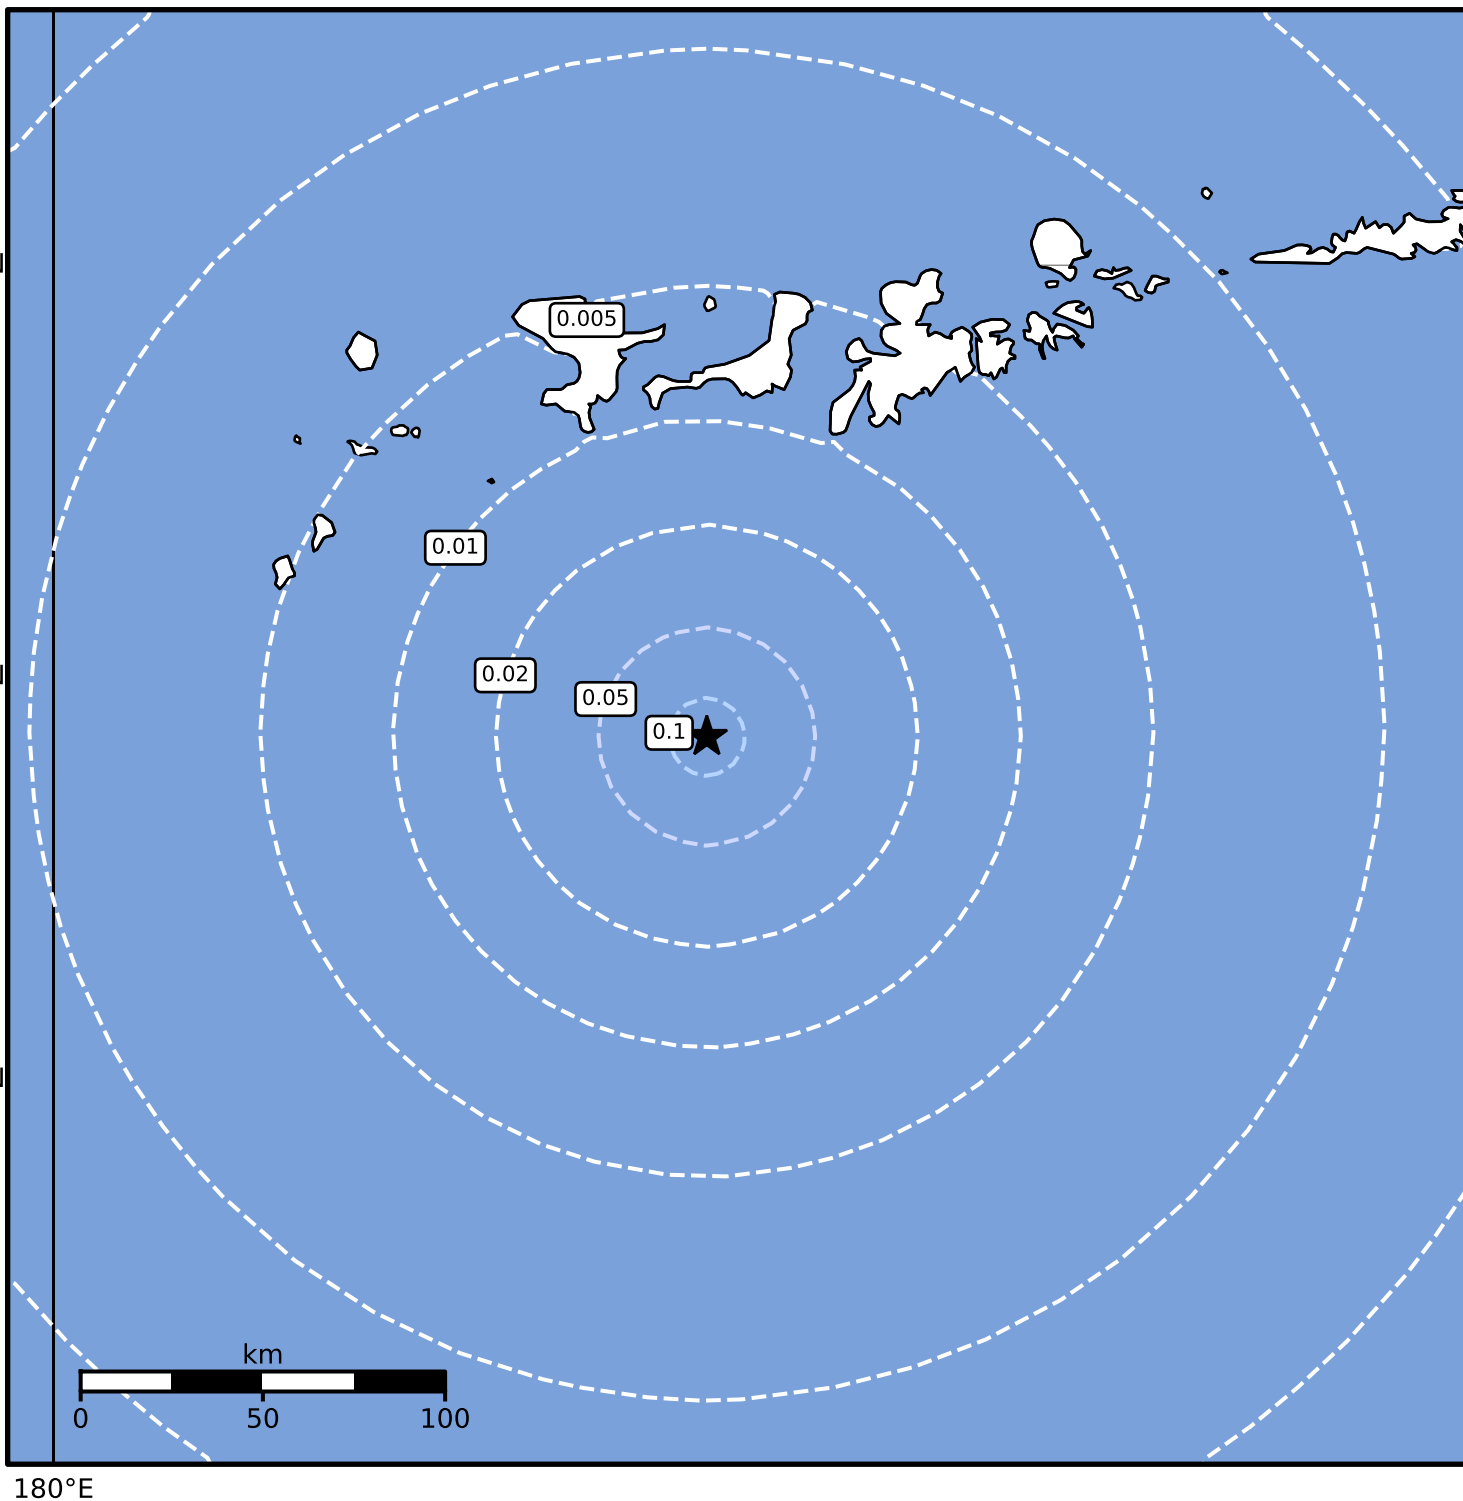

Peak Ground Velocity Map Alaska Earthquake Center
ShakeMap: 127 km (79 miles) SSW of Adak
Dec 15, 2024 00:06:08 UTC M3.7 N50.85 W177.46 Depth: 25.7km ID:ak024g2u4rvu

PGV (cm/s)	0.1	0.2	0.5	1	2	5	10	20	50	100	200
------------	-----	-----	-----	---	---	---	----	----	----	-----	-----

Scale based on Worden et al. (2012)

Version 2: Processed 2024-12-15T01:02:45Z

△ Seismic Instrument ○ Reported Intensity

★ Epicenter