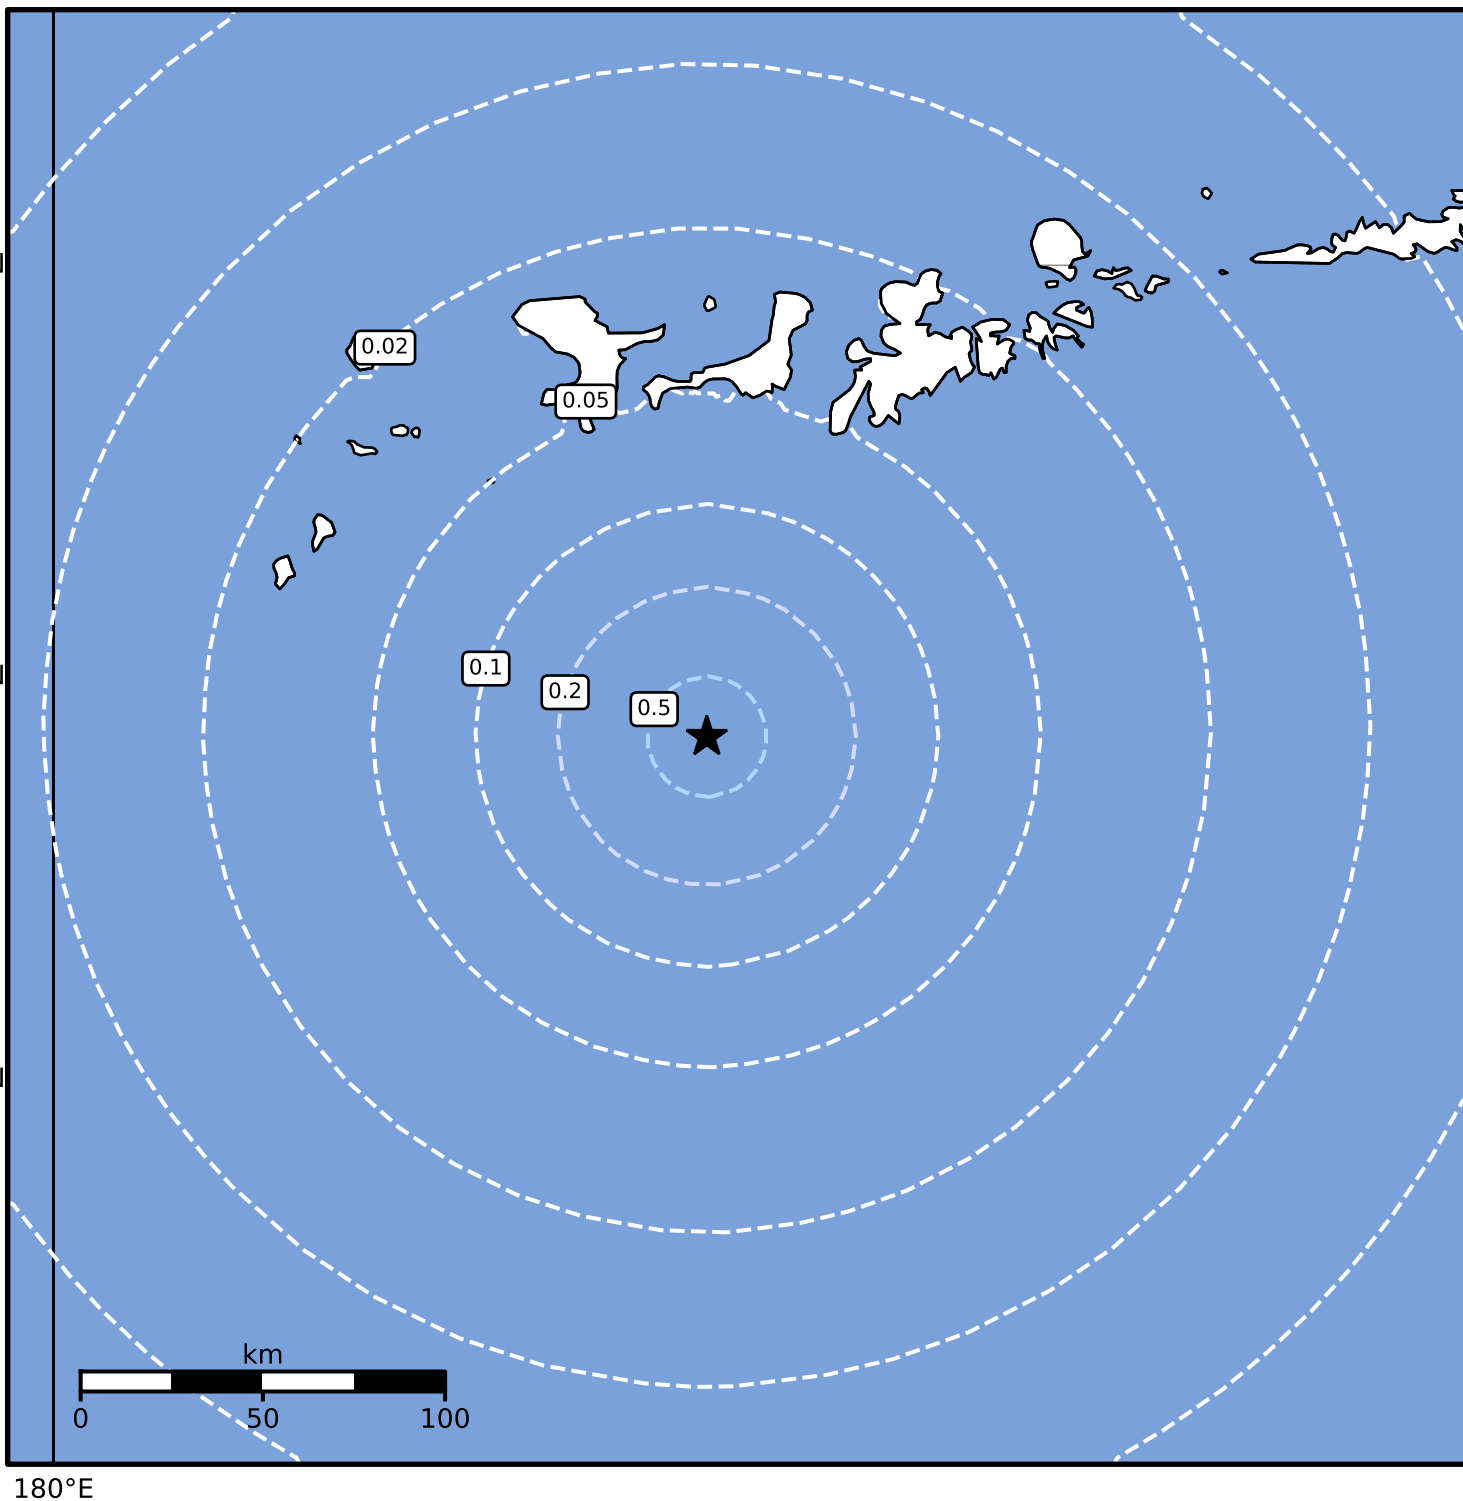

0.3 Second Peak Spectral Acceleration Map Alaska Earthquake Center  
ShakeMap: 127 km (79 miles) SSW of Adak  
Dec 15, 2024 00:06:08 UTC M3.7 N50.85 W177.46 Depth: 25.7km ID:ak024g2u4rvu

<b>SA(0.3) (%g)</b>	<b>0.1</b>	<b>0.2</b>	<b>0.5</b>	<b>1</b>	<b>2</b>	<b>5</b>	<b>10</b>	<b>20</b>	<b>50</b>	<b>100</b>	<b>200</b>
---------------------	------------	------------	------------	----------	----------	----------	-----------	-----------	-----------	------------	------------

Scale based on Worden et al. (2012)

Version 2: Processed 2024-12-15T01:02:45Z

△ Seismic Instrument ○ Reported Intensity

★ Epicenter