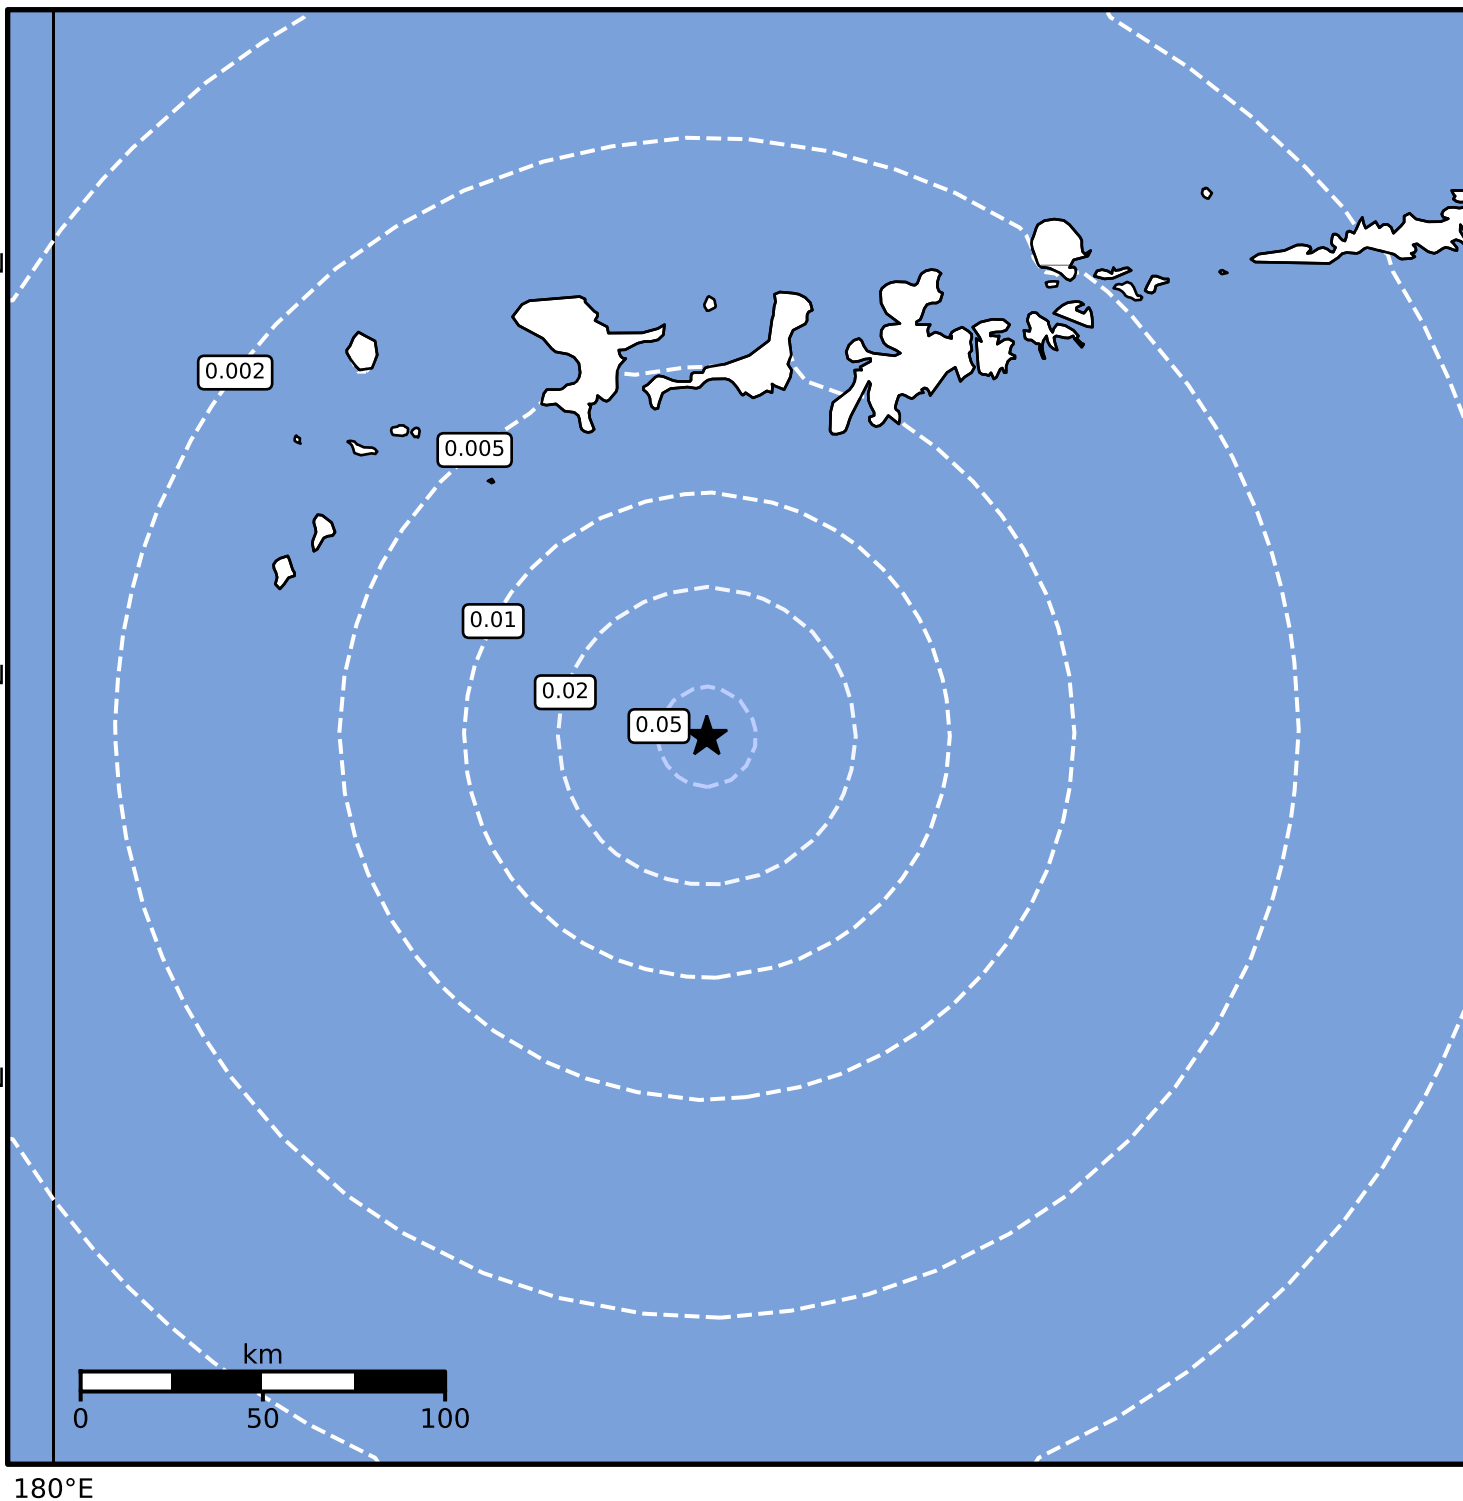

1.0 Second Peak Spectral Acceleration Map Alaska Earthquake Center
ShakeMap: 127 km (79 miles) SSW of Adak
Dec 15, 2024 00:06:08 UTC M3.7 N50.85 W177.46 Depth: 25.7km ID:ak024g2u4rvu

SA(1.0) (%g)	0.1	0.2	0.5	1	2	5	10	20	50	100	200
--------------	-----	-----	-----	---	---	---	----	----	----	-----	-----

Scale based on Worden et al. (2012)

Version 2: Processed 2024-12-15T01:02:45Z

△ Seismic Instrument ○ Reported Intensity

★ Epicenter