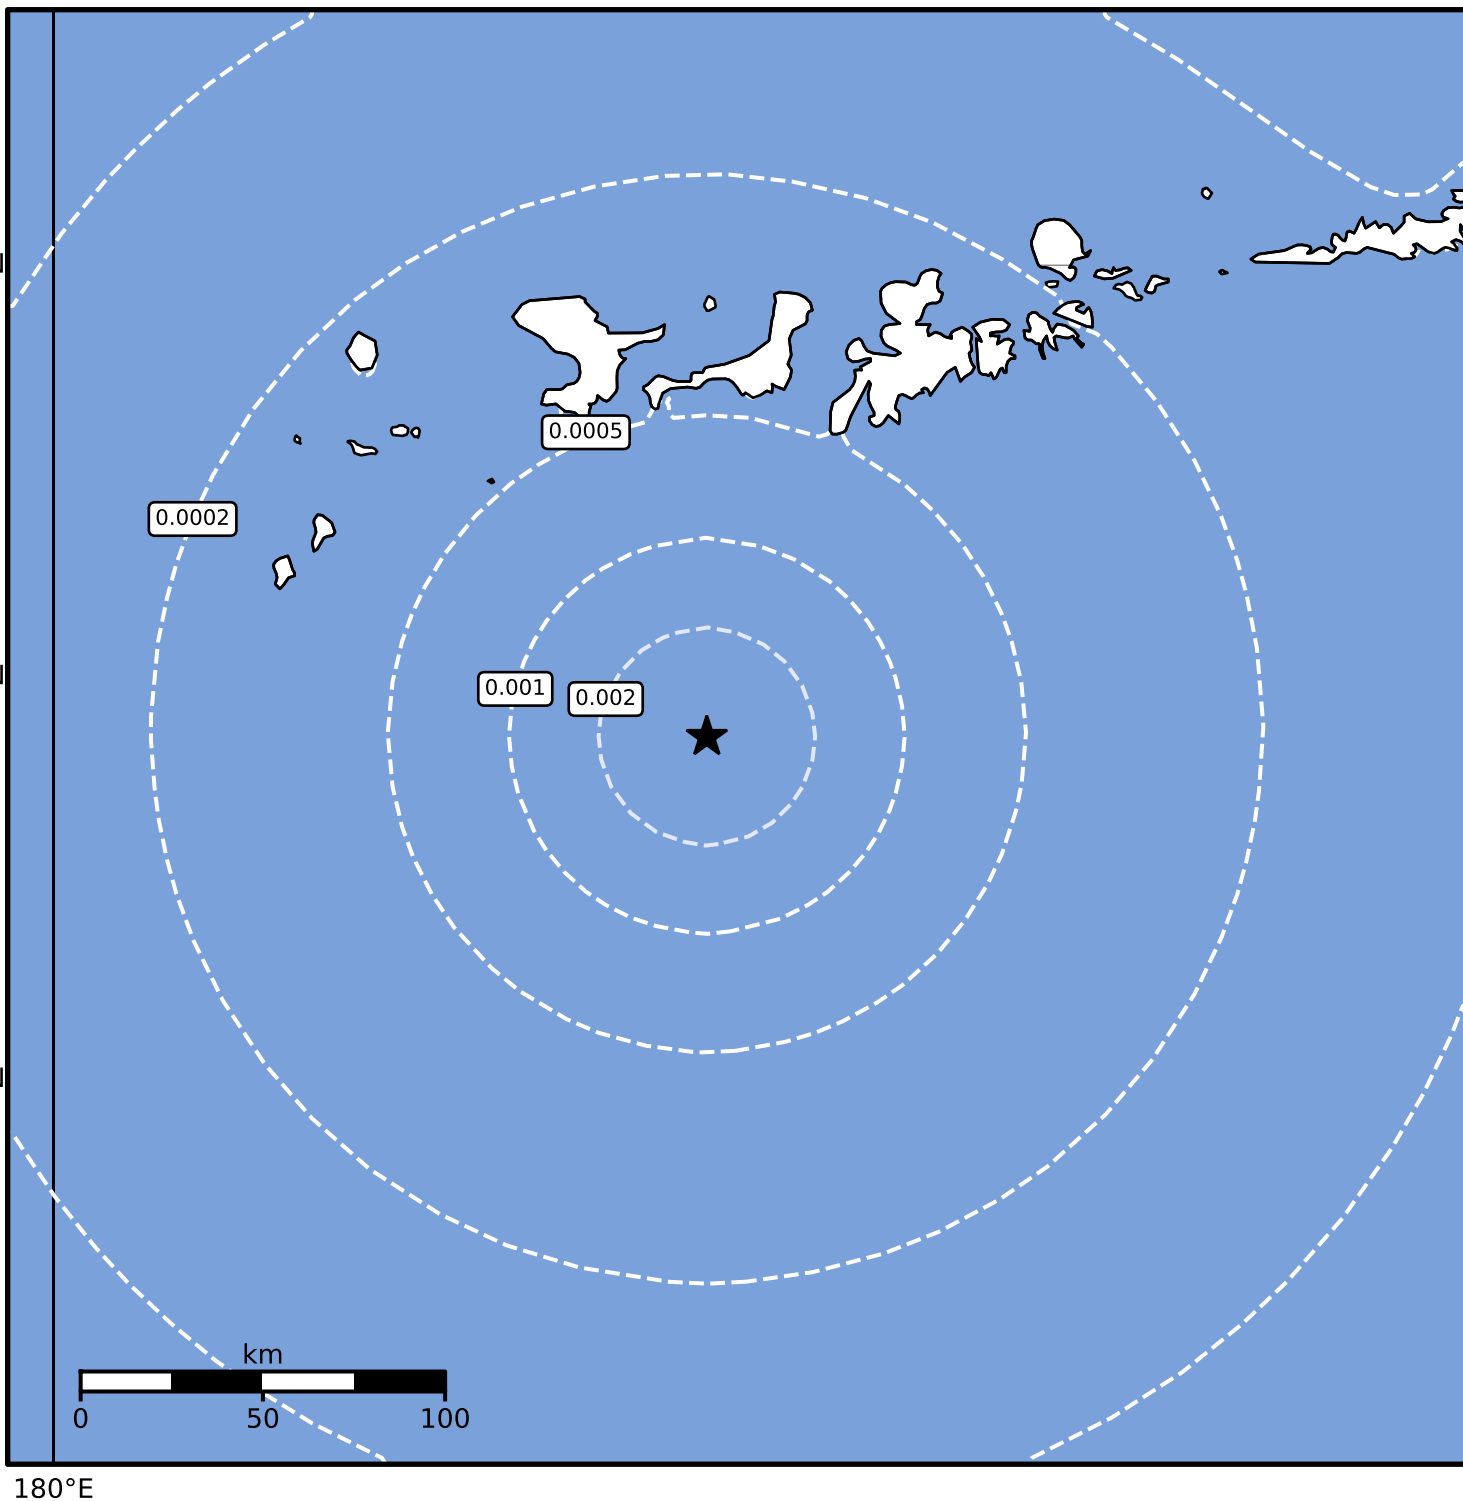

3.0 Second Peak Spectral Acceleration Map Alaska Earthquake Center  
ShakeMap: 127 km (79 miles) SSW of Adak  
Dec 15, 2024 00:06:08 UTC M3.7 N50.85 W177.46 Depth: 25.7km ID:ak024g2u4rvu

Scale based on Worden et al. (2012)

Version 2: Processed 2024-12-15T01:02:45Z

△ Seismic Instrument ○ Reported Intensity

★ Epicenter