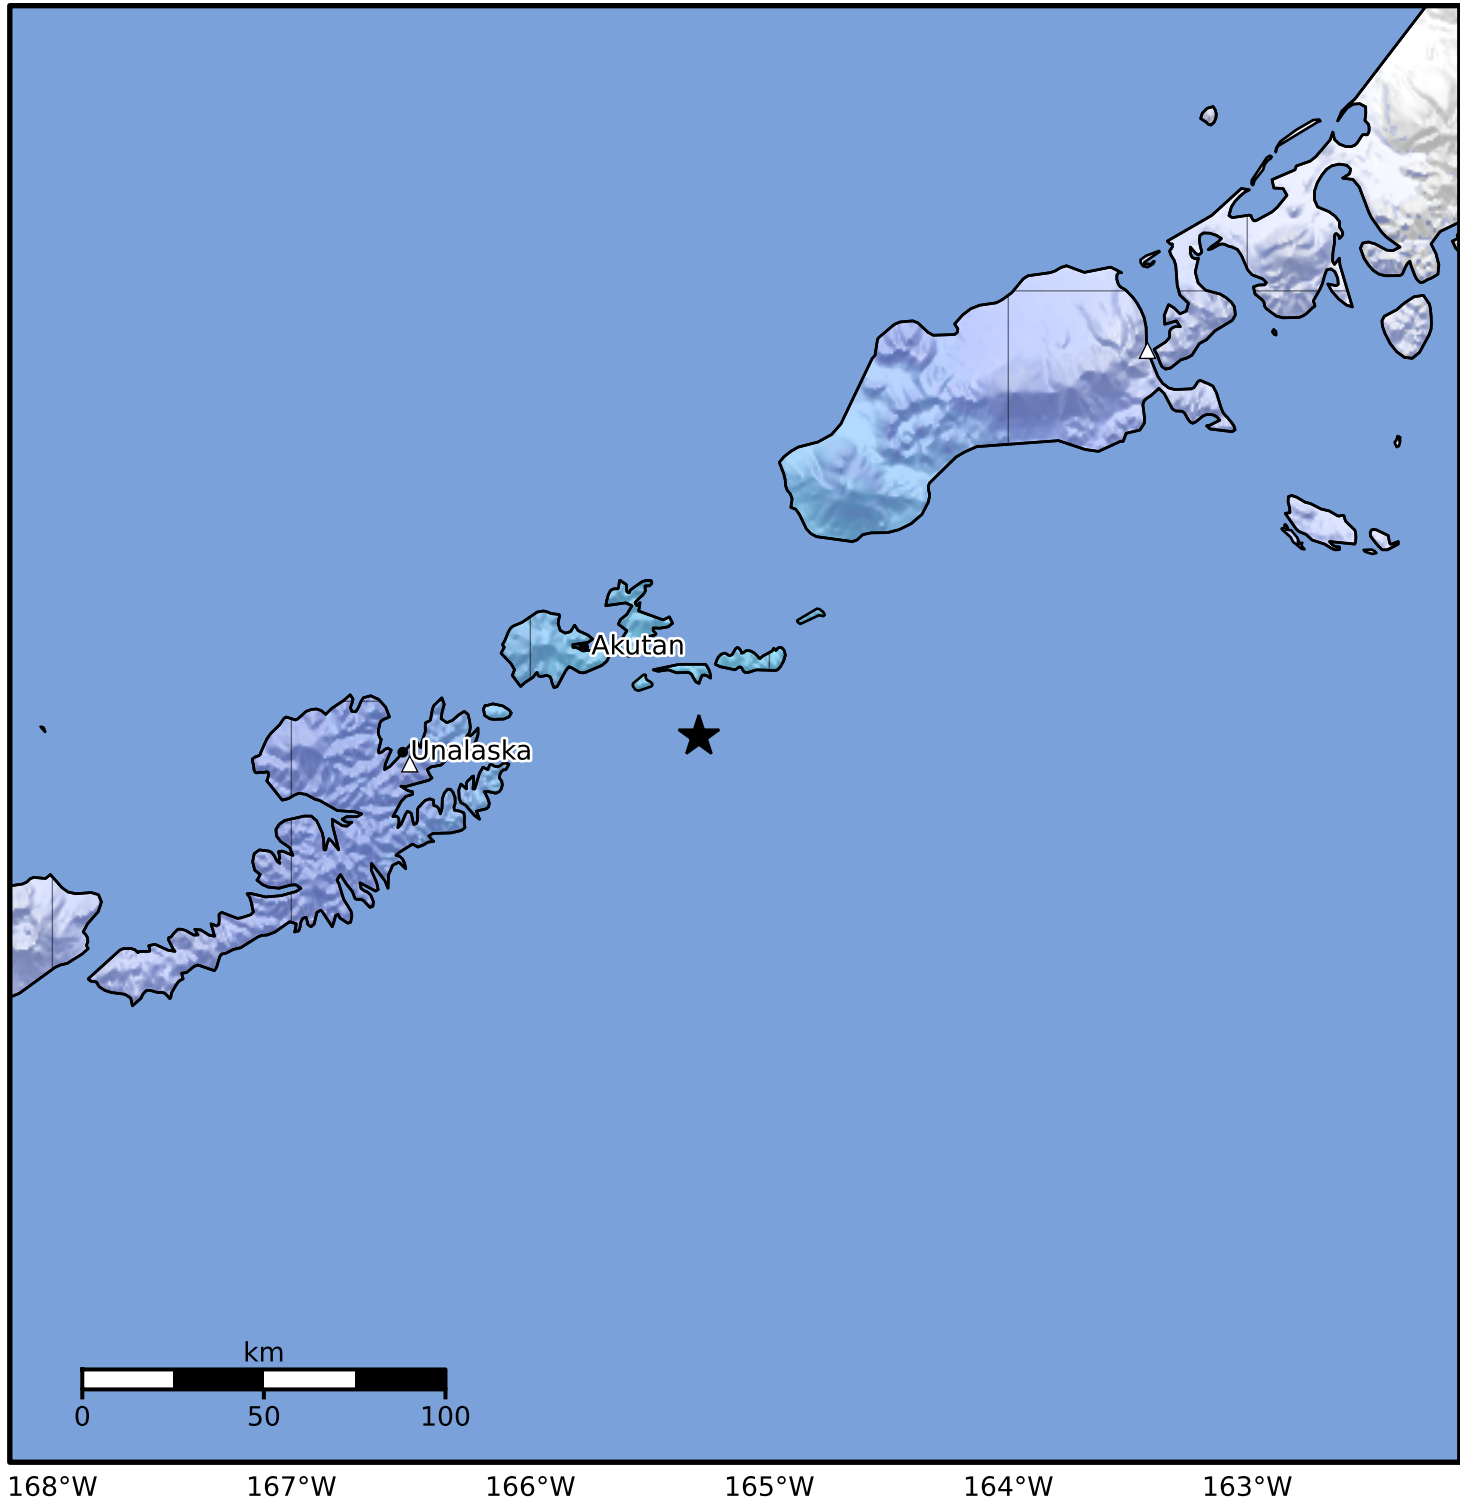

Macroseismic Intensity Map Alaska Earthquake Center
 ShakeMap: 40 km (25 miles) SE of Akutan
 Dec 15, 2024 03:19:32 UTC M3.6 N53.91 W165.29 Depth: 63.5km ID:ak024g2vzwu8

SHAKING	Not felt	Weak	Light	Moderate	Strong	Very strong	Severe	Violent	Extreme
DAMAGE	None	None	None	Very light	Light	Moderate	Moderate/heavy	Heavy	Very heavy
PGA(%g)	<0.0464	0.297	2.76	6.2	11.5	21.5	40.1	74.7	>139
PGV(cm/s)	<0.0215	0.135	1.41	4.65	9.64	20	41.4	85.8	>178
INTENSITY	I	II-III	IV	V	VI	VII	VIII	IX	X+

Scale based on Worden et al. (2012) Version 2: Processed 2024-12-15T07:58:55Z
 △ Seismic Instrument ○ Reported Intensity ★ Epicenter