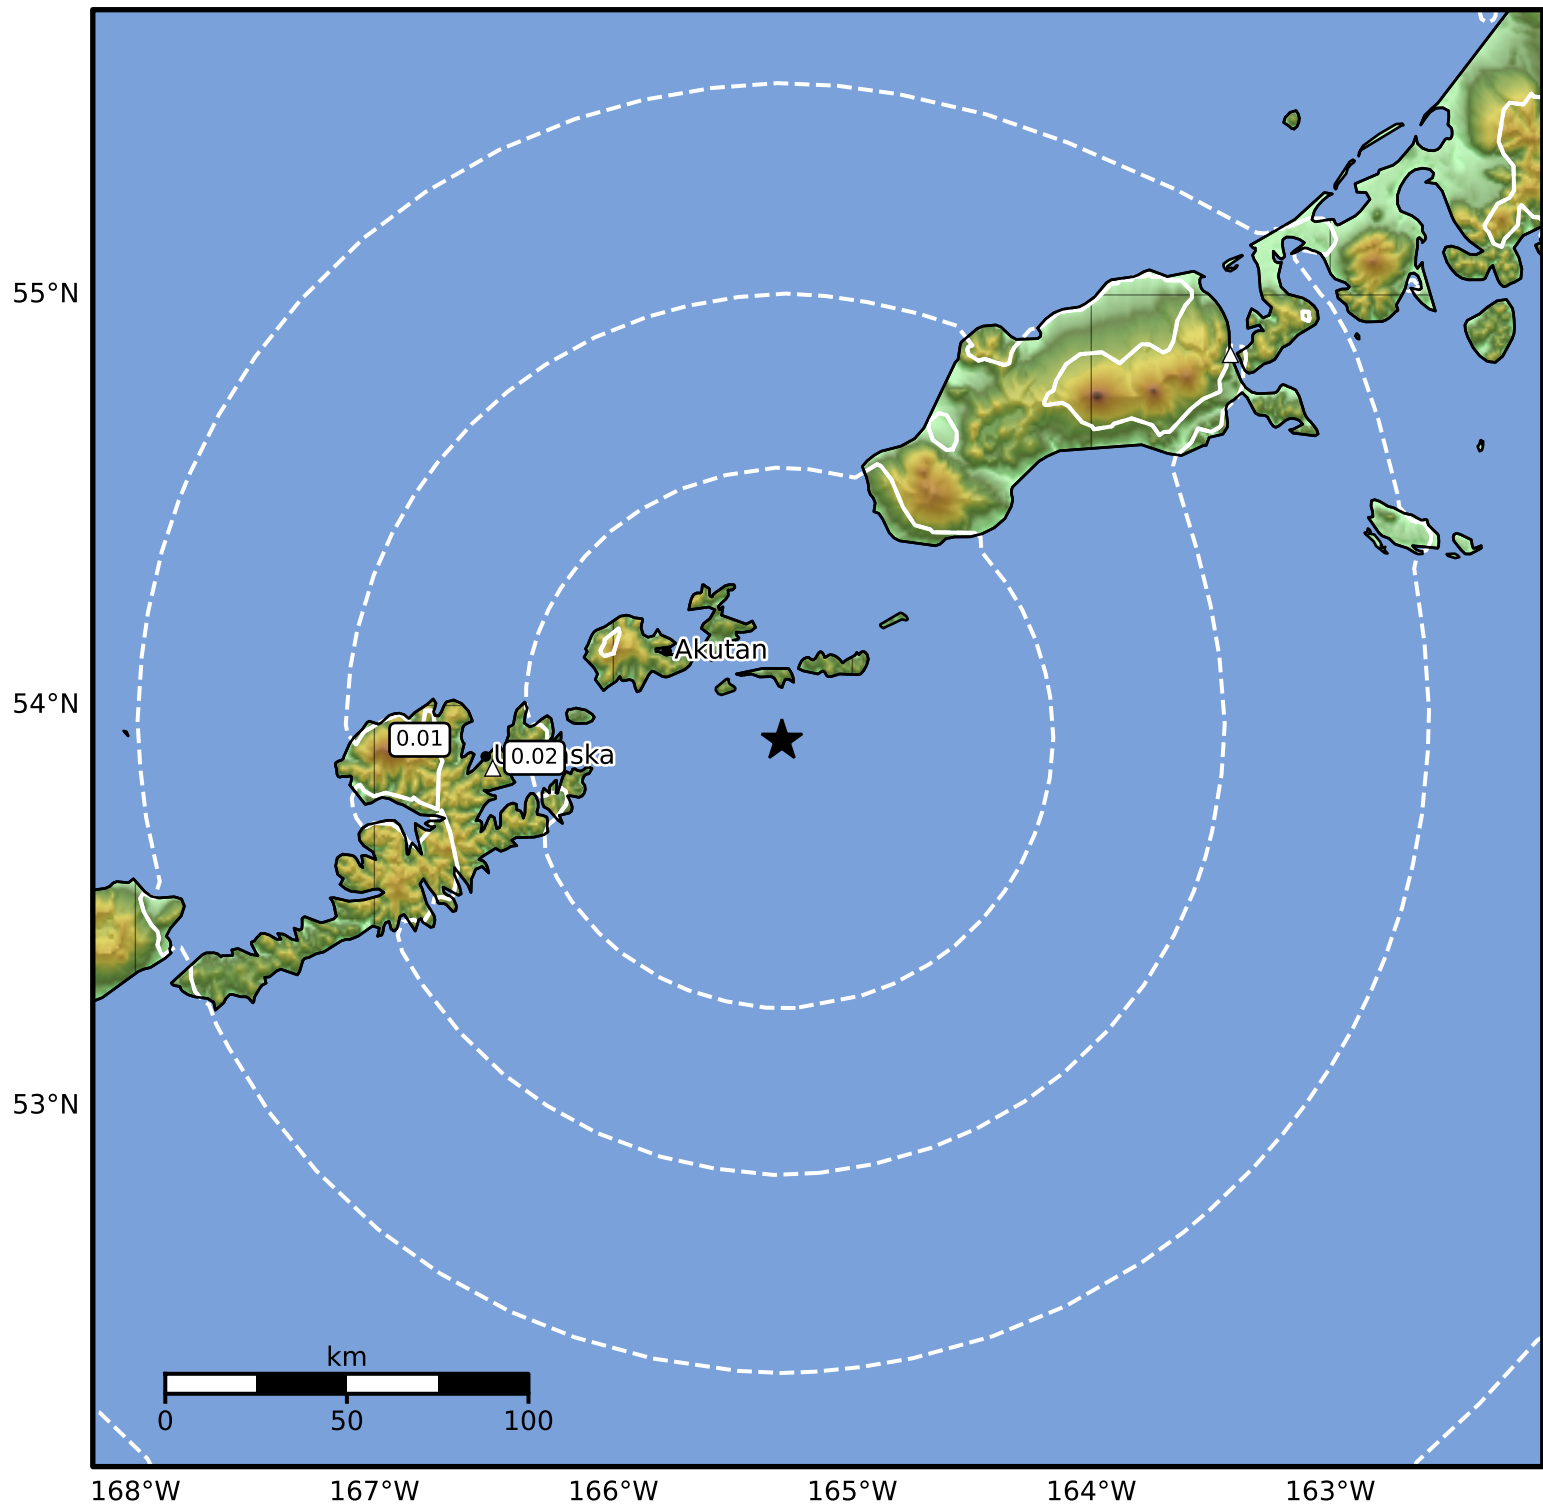

Peak Ground Velocity Map Alaska Earthquake Center
ShakeMap: 40 km (25 miles) SE of Akutan
Dec 15, 2024 03:19:32 UTC M3.6 N53.91 W165.29 Depth: 63.5km ID:ak024g2vzwu8

Scale based on Worden et al. (2012)

Version 2: Processed 2024-12-15T07:58:55Z

△ Seismic Instrument ○ Reported Intensity

★ Epicenter