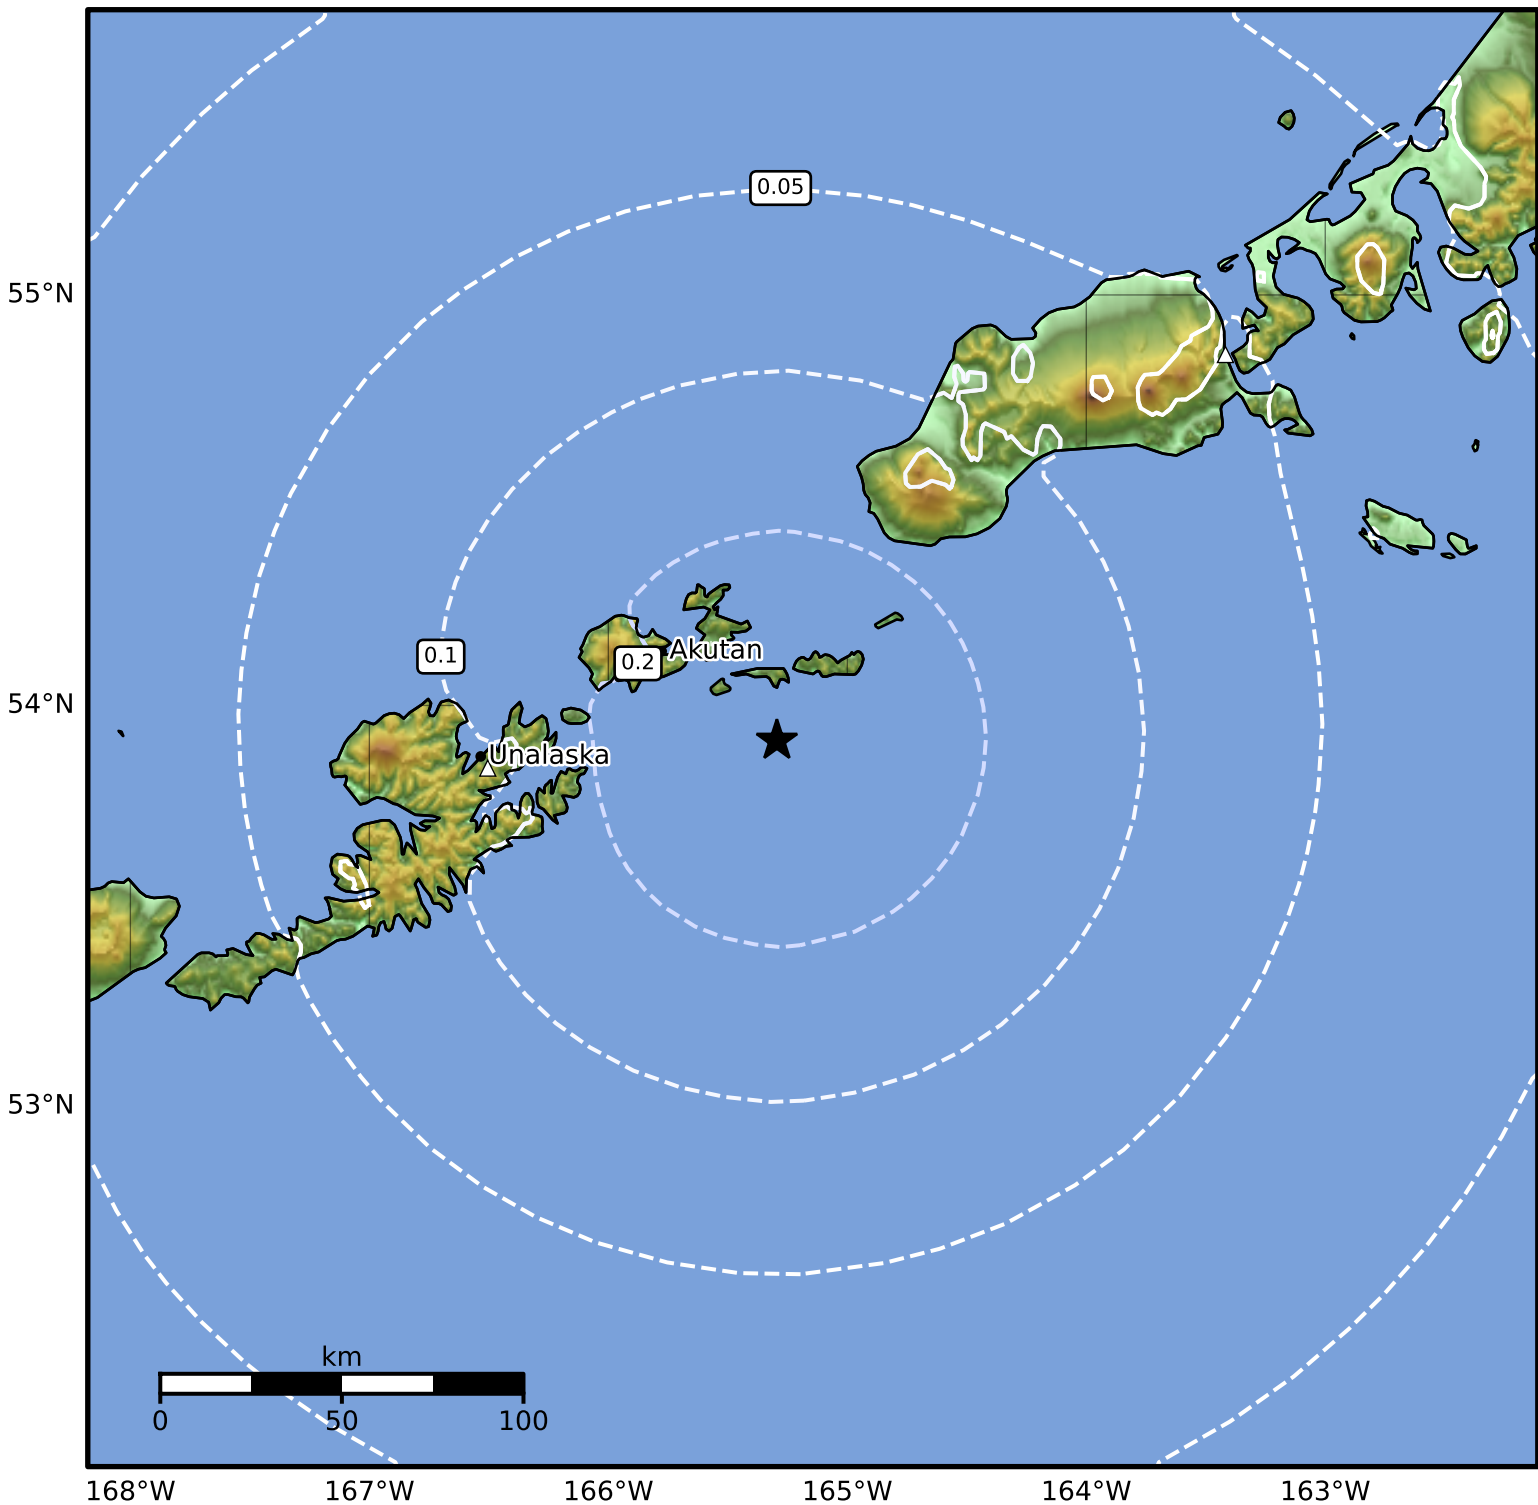

0.3 Second Peak Spectral Acceleration Map Alaska Earthquake Center
ShakeMap: 40 km (25 miles) SE of Akutan
Dec 15, 2024 03:19:32 UTC M3.6 N53.91 W165.29 Depth: 63.5km ID:ak024g2vzwu8

SA(0.3) (%g)	0.1	0.2	0.5	1	2	5	10	20	50	100	200
---------------------	------------	------------	------------	----------	----------	----------	-----------	-----------	-----------	------------	------------

Scale based on Worden et al. (2012)

Version 2: Processed 2024-12-15T07:58:55Z

△ Seismic Instrument ○ Reported Intensity

★ Epicenter