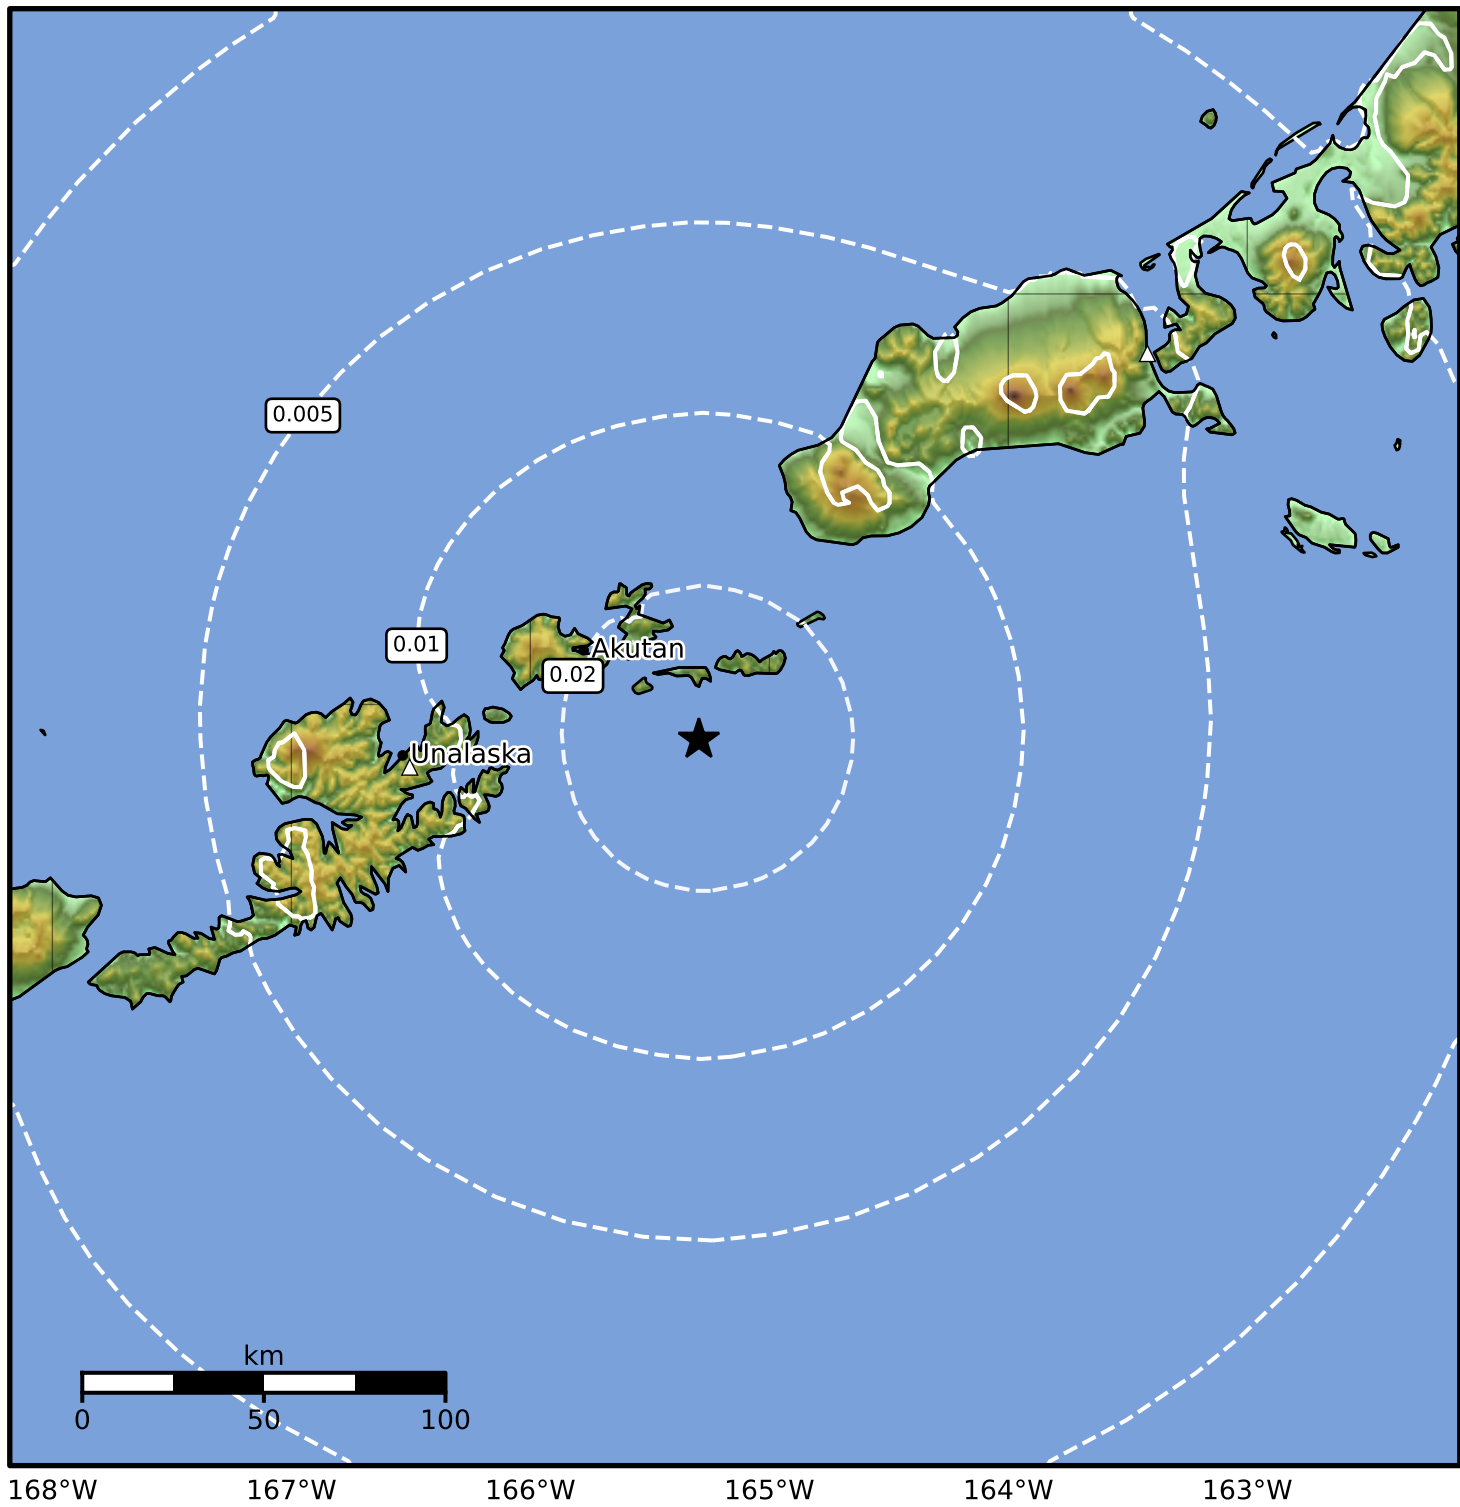

1.0 Second Peak Spectral Acceleration Map Alaska Earthquake Center
 ShakeMap: 40 km (25 miles) SE of Akutan
 Dec 15, 2024 03:19:32 UTC M3.6 N53.91 W165.29 Depth: 63.5km ID:ak024g2vzwu8

SA(1.0) (%g)	0.1	0.2	0.5	1	2	5	10	20	50	100	200
--------------	-----	-----	-----	---	---	---	----	----	----	-----	-----

Scale based on Worden et al. (2012)

Version 2: Processed 2024-12-15T07:58:55Z

△ Seismic Instrument ○ Reported Intensity

★ Epicenter