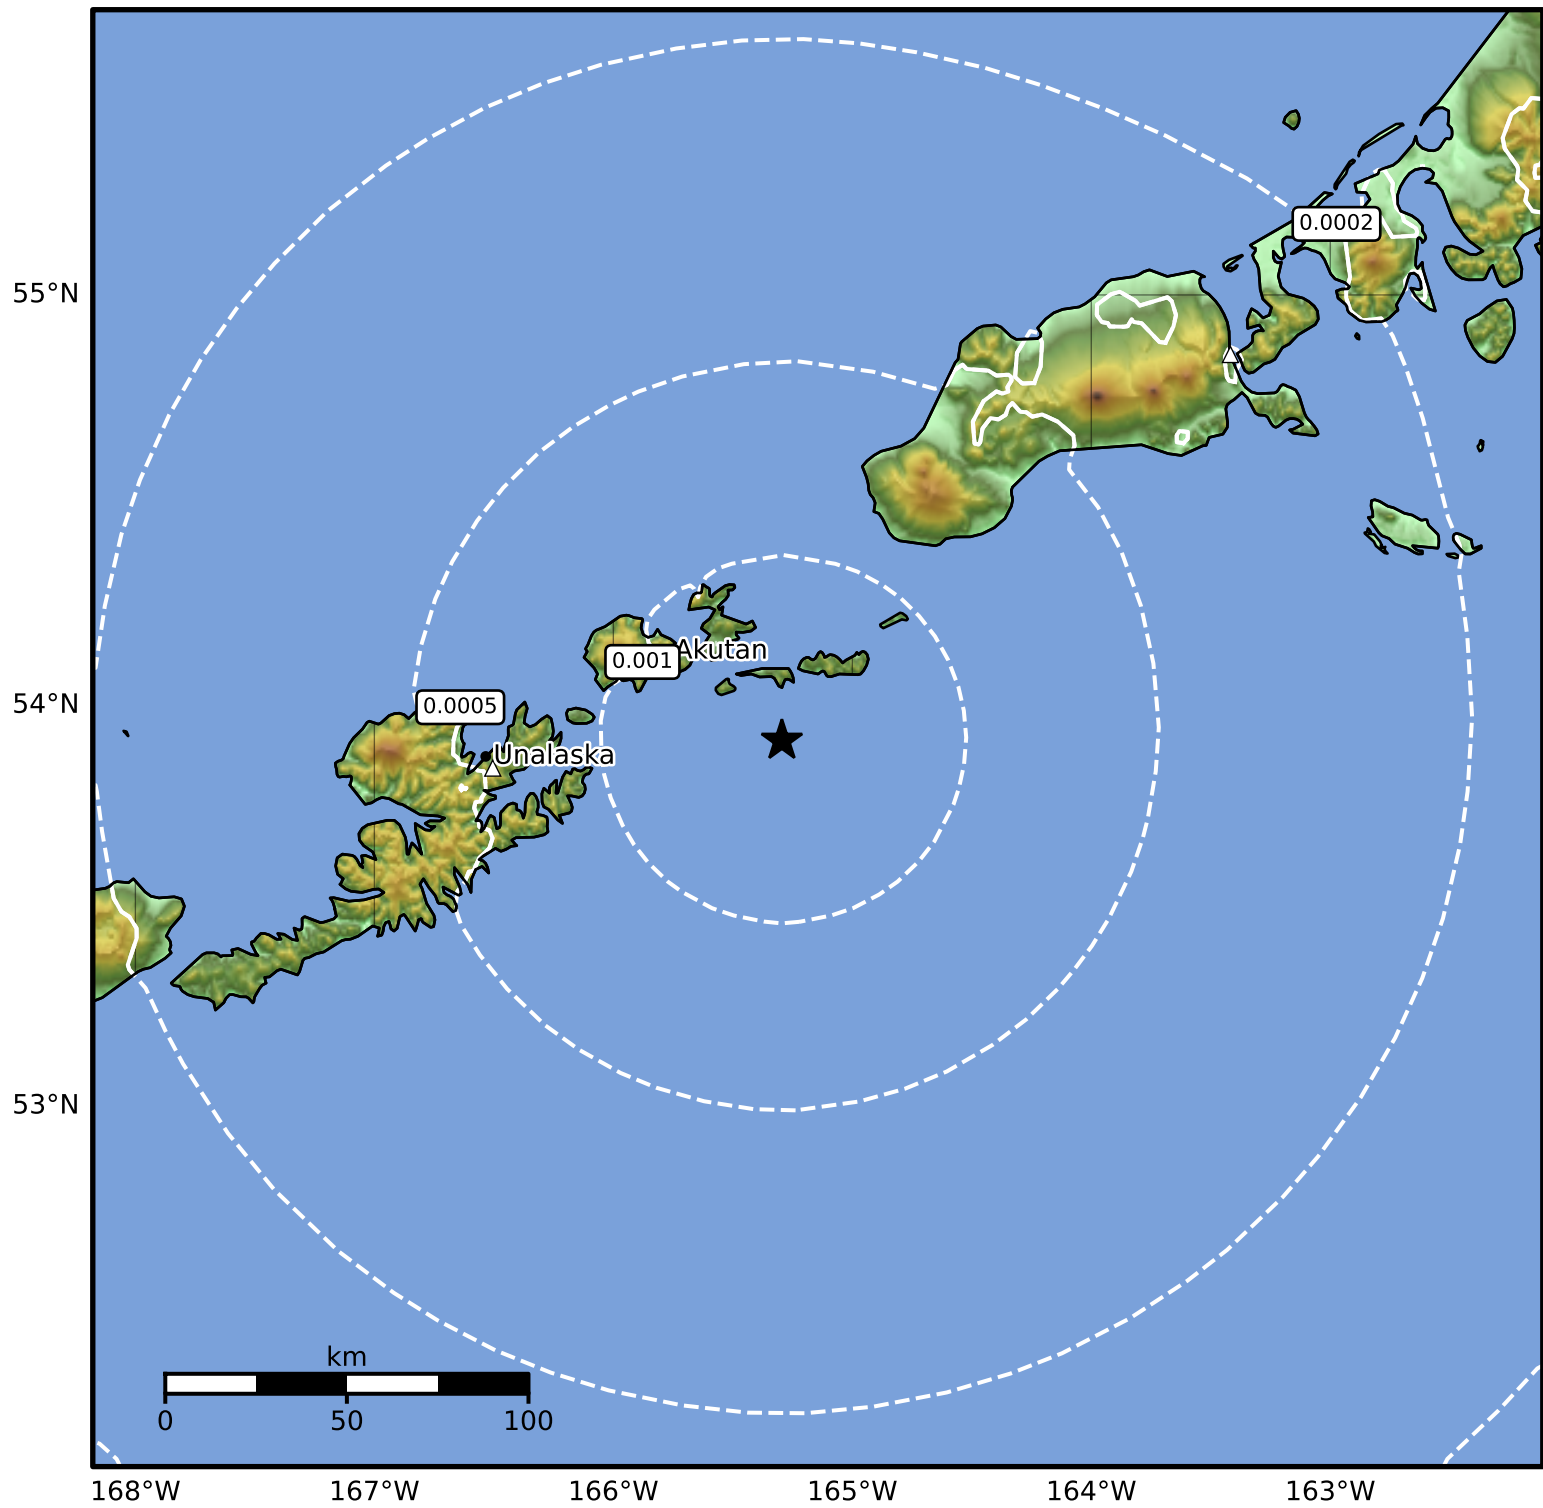

3.0 Second Peak Spectral Acceleration Map Alaska Earthquake Center  
ShakeMap: 40 km (25 miles) SE of Akutan  
Dec 15, 2024 03:19:32 UTC M3.6 N53.91 W165.29 Depth: 63.5km ID:ak024g2vzwu8

Scale based on Worden et al. (2012)

Version 2: Processed 2024-12-15T07:58:55Z

△ Seismic Instrument ○ Reported Intensity

★ Epicenter