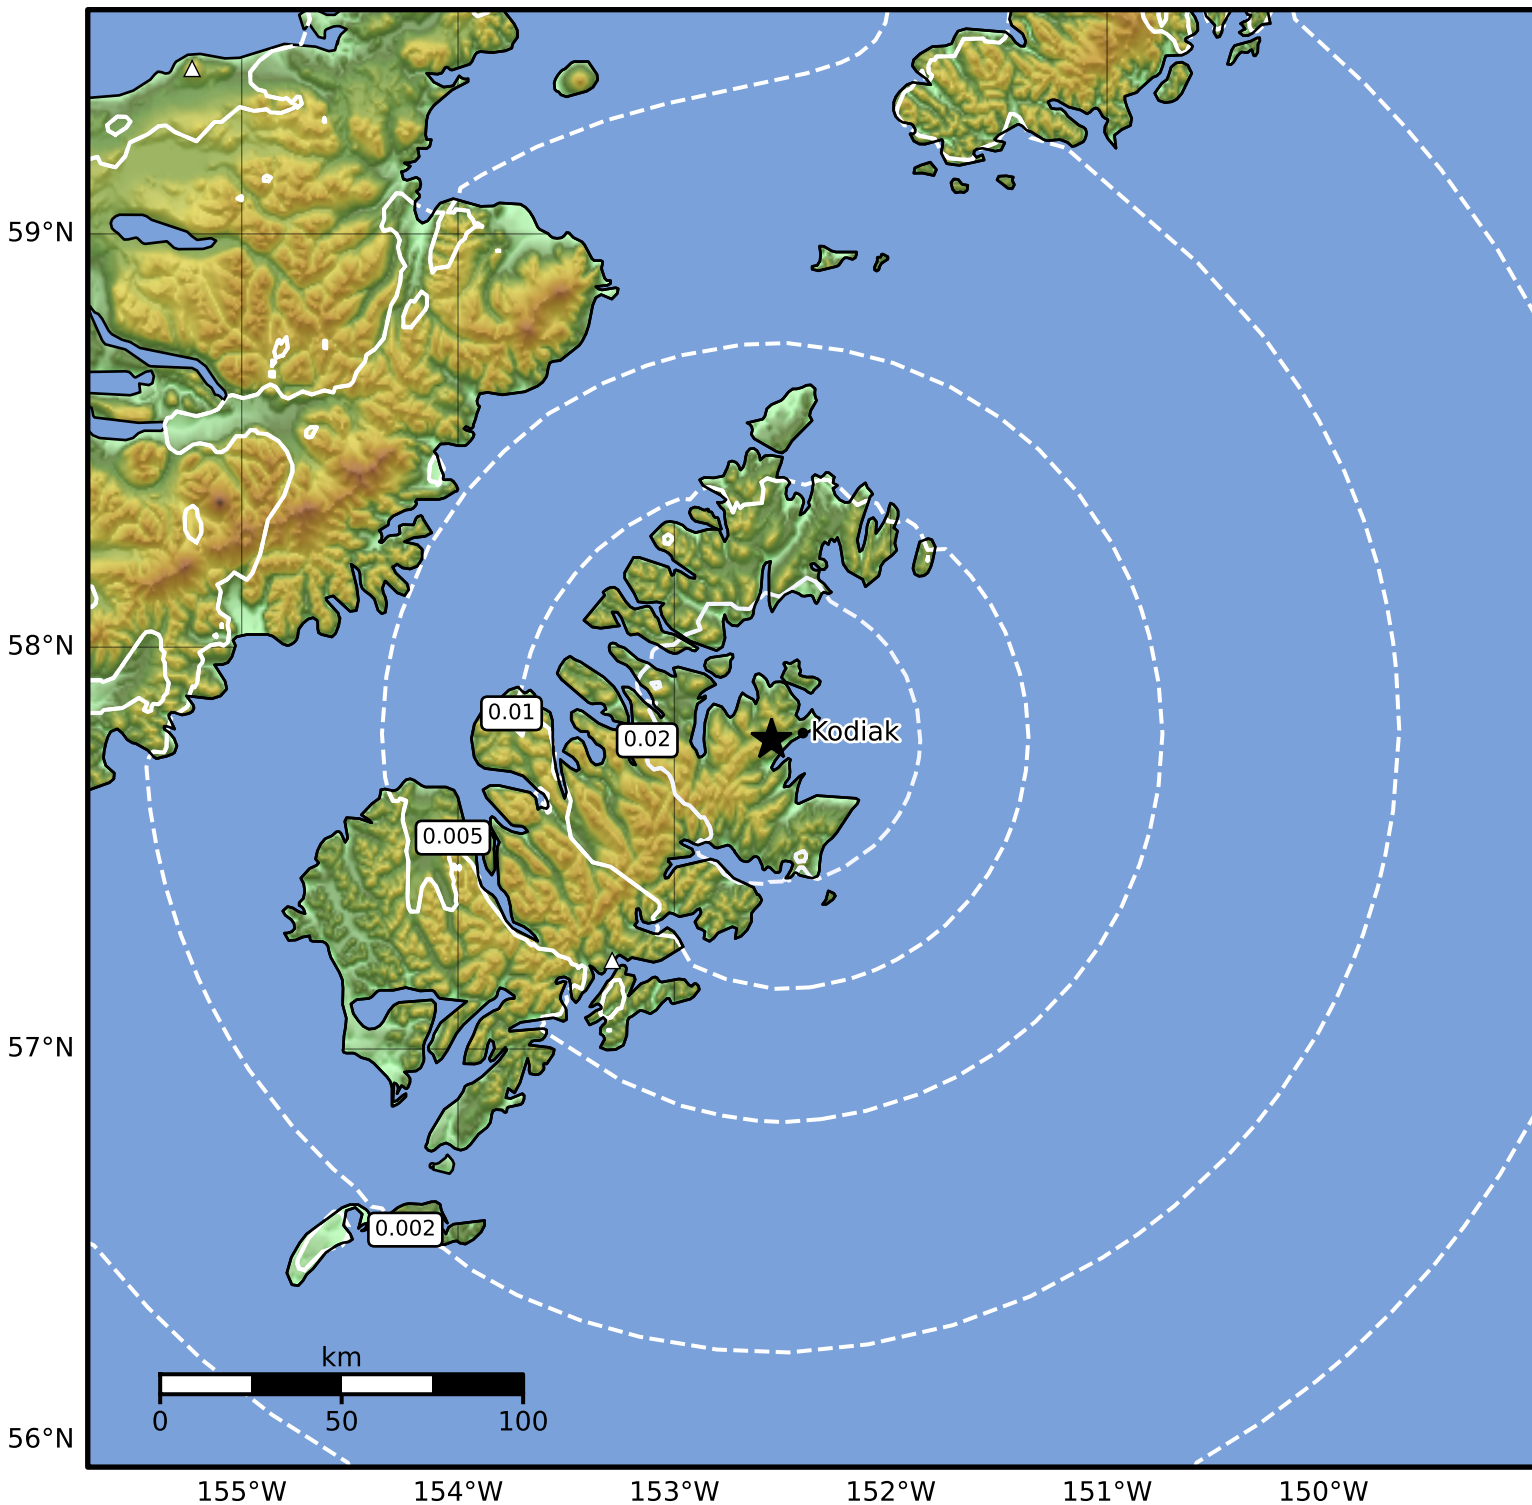

1.0 Second Peak Spectral Acceleration Map Alaska Earthquake Center
 ShakeMap: 9 km (6 miles) W of Kodiak
 Dec 15, 2024 17:08:09 UTC M3.5 N57.77 W152.55 Depth: 38.1km ID:ak024g349kf8

SA(1.0) (%g)	0.1	0.2	0.5	1	2	5	10	20	50	100	200
--------------	-----	-----	-----	---	---	---	----	----	----	-----	-----

Scale based on Worden et al. (2012)

Version 2: Processed 2024-12-15T23:11:19Z

△ Seismic Instrument ○ Reported Intensity

★ Epicenter