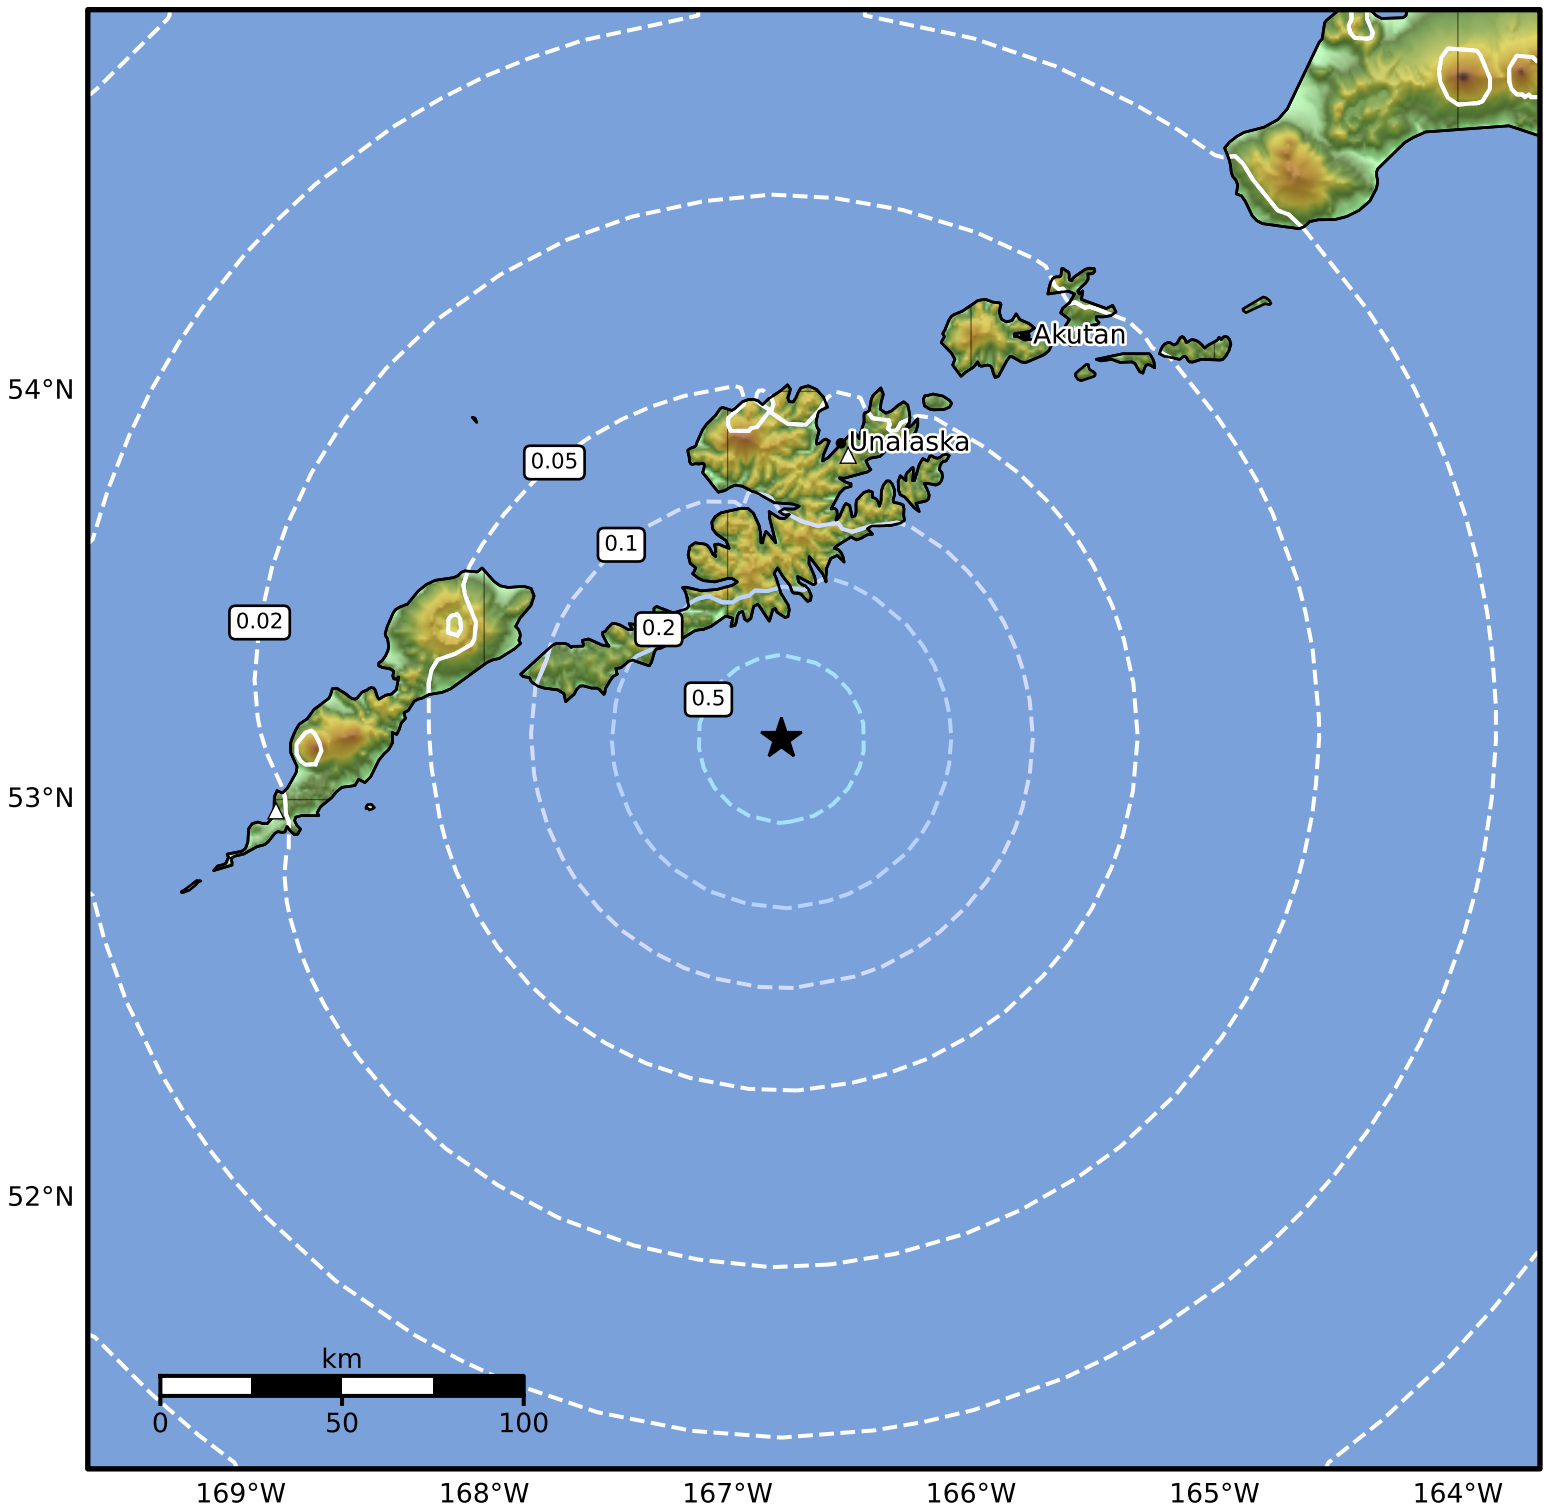

Peak Ground Acceleration Map Alaska Earthquake Center  
 ShakeMap: 82 km (51 miles) SSW of Unalaska  
 Dec 17, 2024 06:57:04 UTC M4.2 N53.15 W166.78 Depth: 22.5km ID:ak024g692zqb

PGA (%g)	0.1	0.2	0.5	1	2	5	10	20	50	100	200
----------	-----	-----	-----	---	---	---	----	----	----	-----	-----

Scale based on Worden et al. (2012)

Version 2: Processed 2024-12-17T18:24:28Z

△ Seismic Instrument ○ Reported Intensity

★ Epicenter