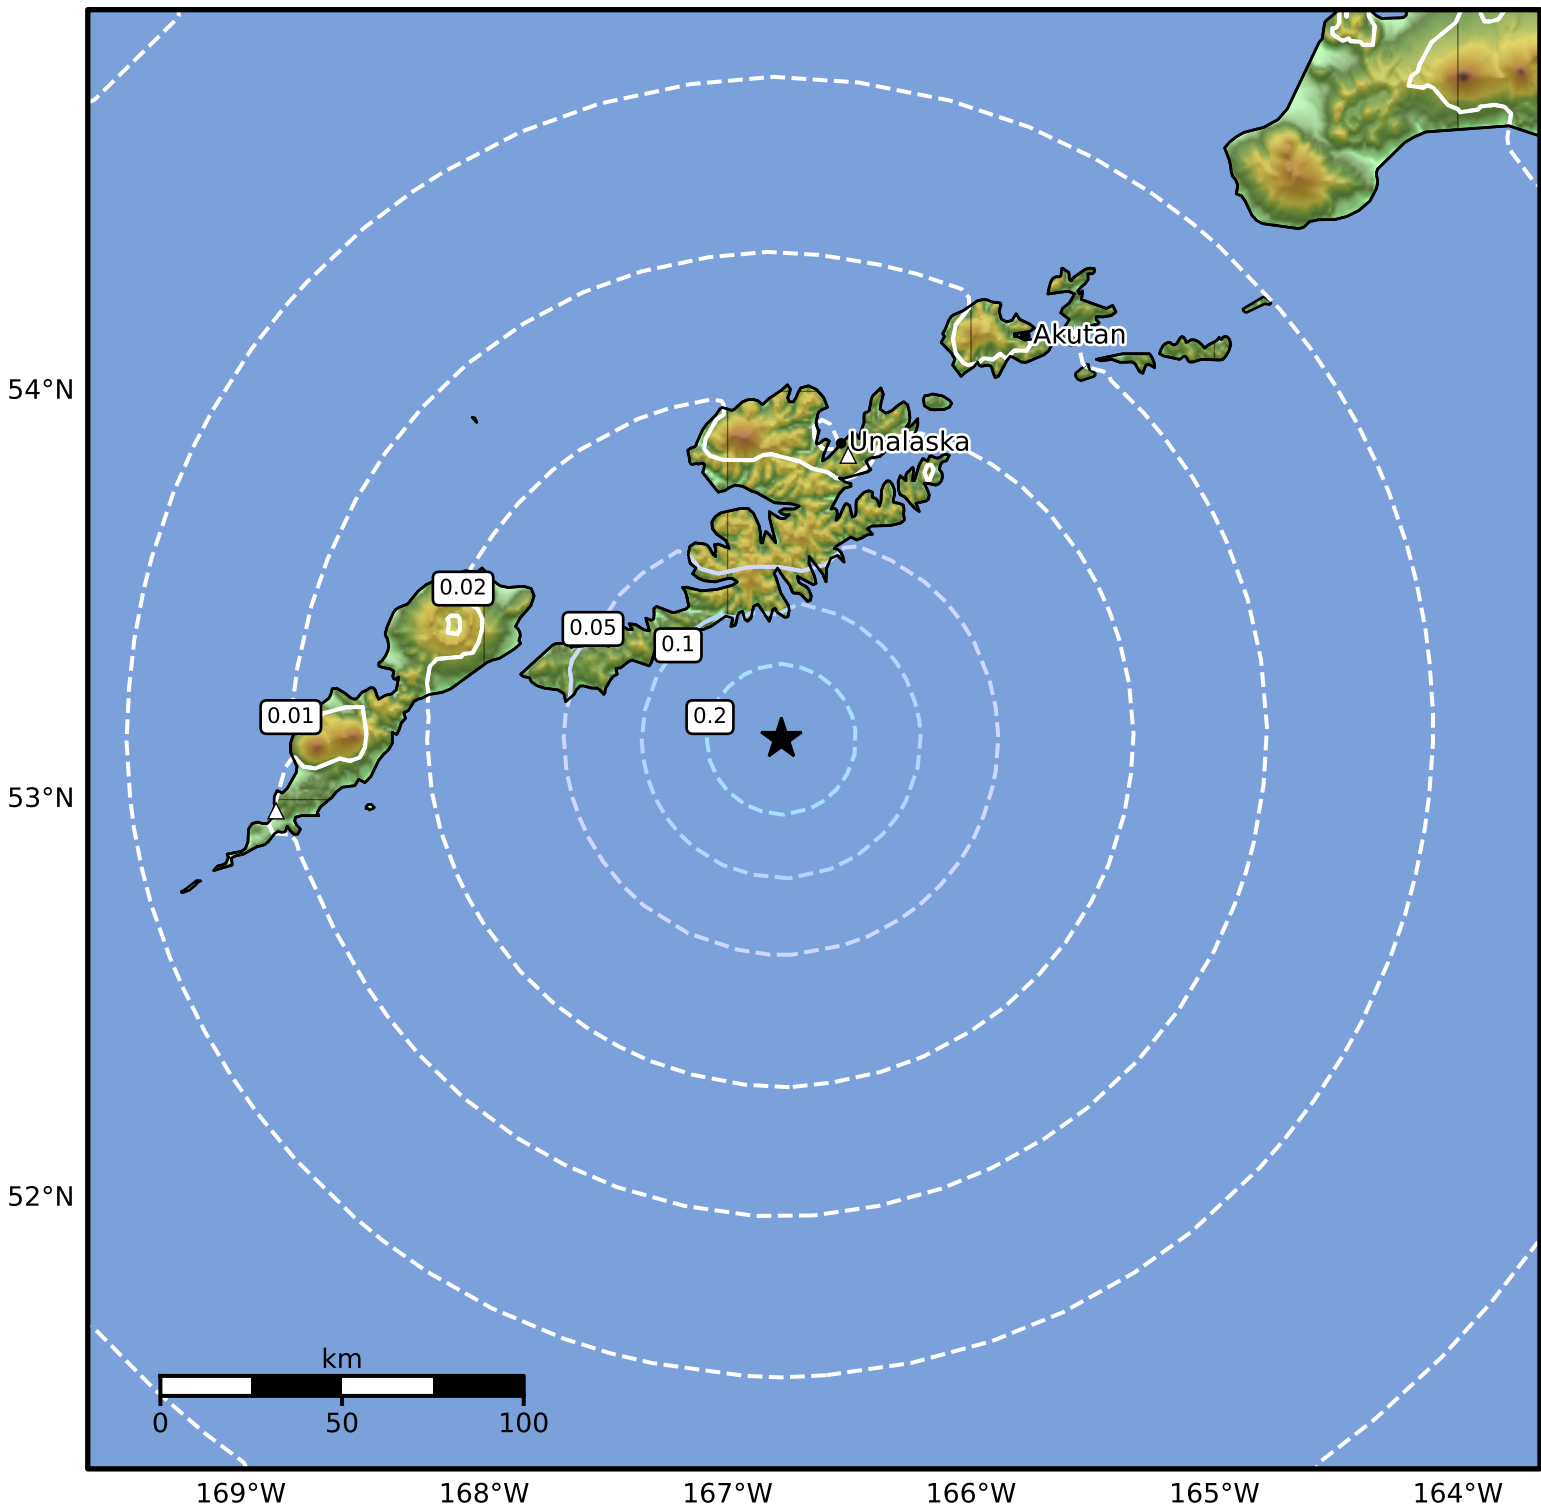

Peak Ground Velocity Map Alaska Earthquake Center
ShakeMap: 82 km (51 miles) SSW of Unalaska
Dec 17, 2024 06:57:04 UTC M4.2 N53.15 W166.78 Depth: 22.5km ID:ak024g692zqb

PGV (cm/s)	0.1	0.2	0.5	1	2	5	10	20	50	100	200
------------	-----	-----	-----	---	---	---	----	----	----	-----	-----

Scale based on Worden et al. (2012)

Version 2: Processed 2024-12-17T18:24:28Z

△ Seismic Instrument ○ Reported Intensity

★ Epicenter