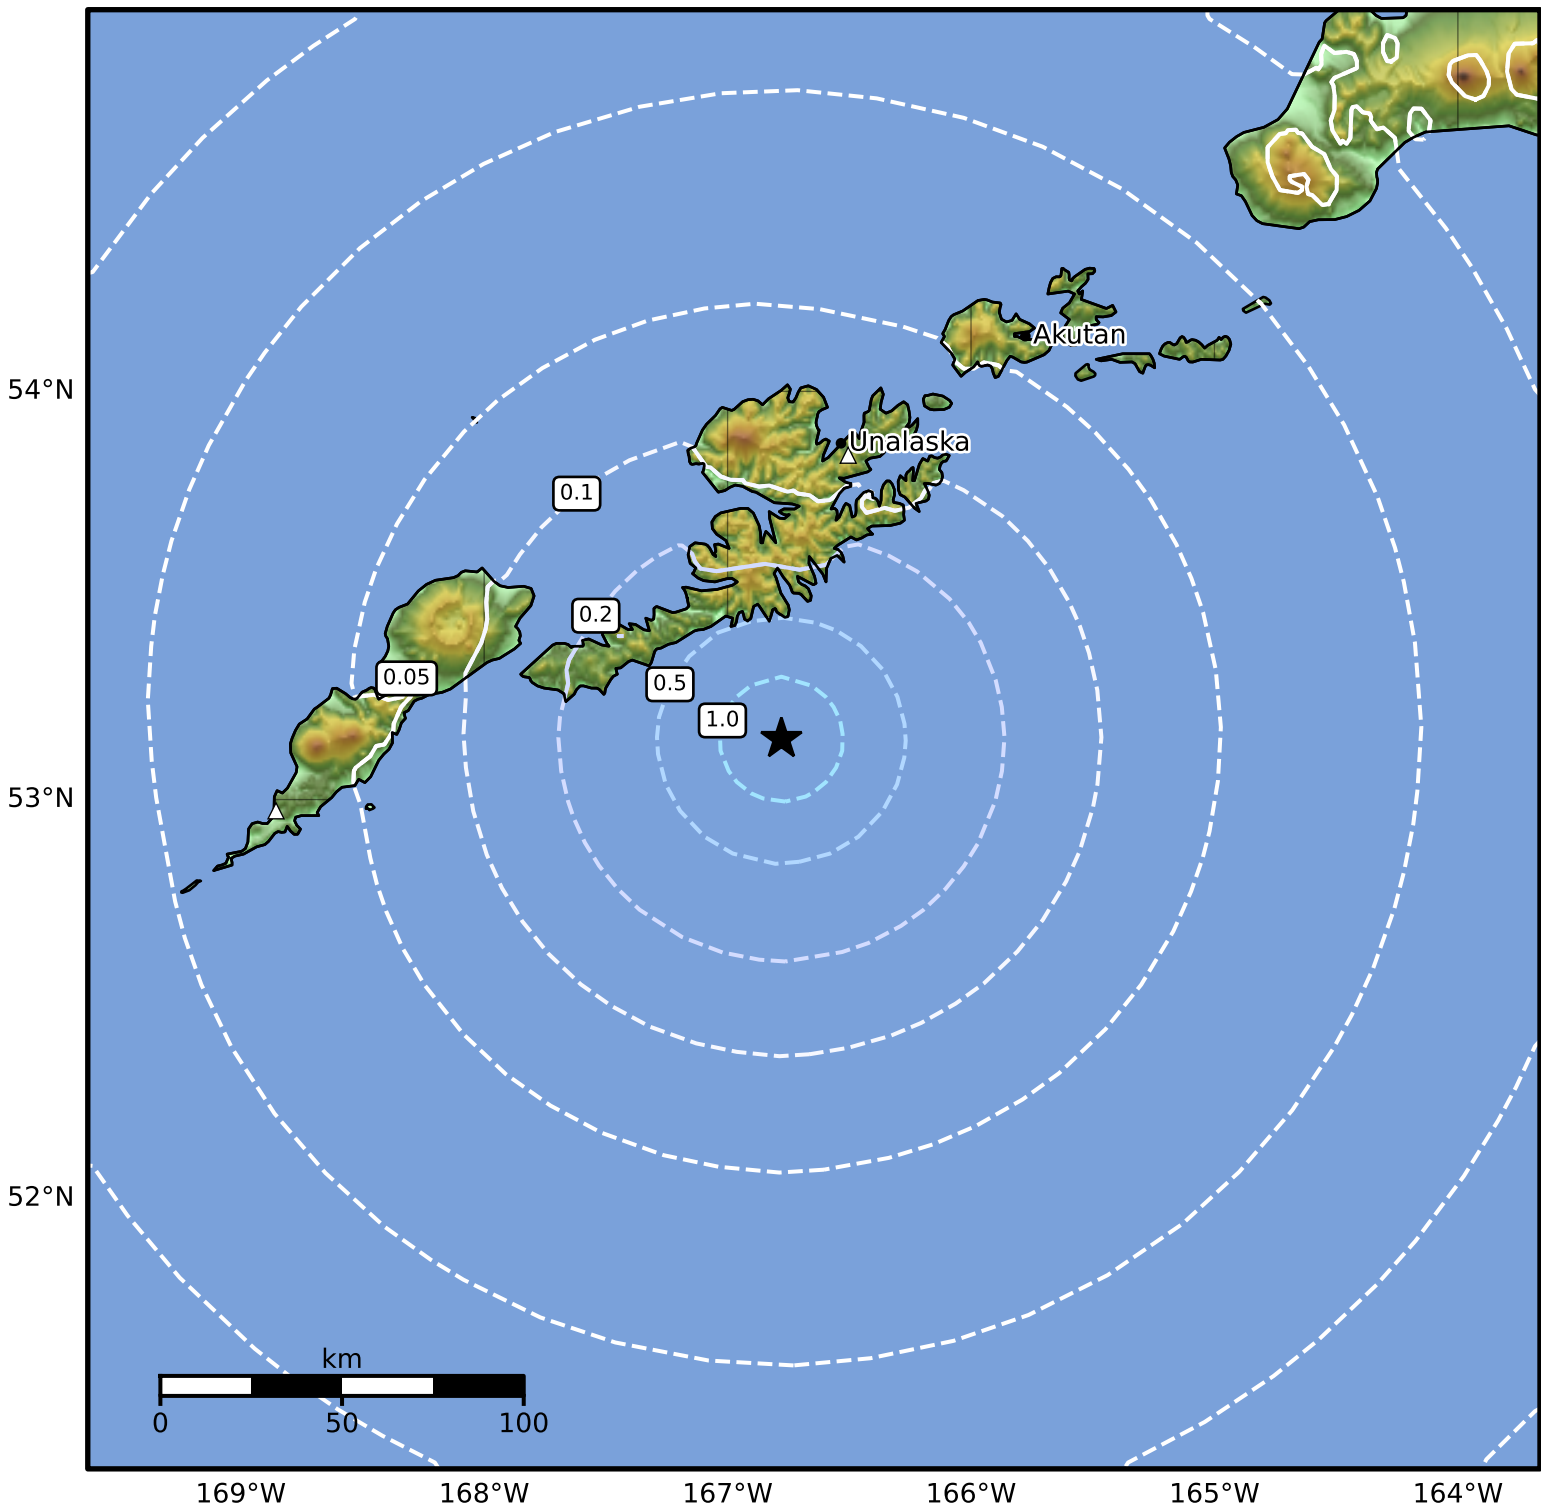

0.3 Second Peak Spectral Acceleration Map Alaska Earthquake Center
ShakeMap: 82 km (51 miles) SSW of Unalaska
Dec 17, 2024 06:57:04 UTC M4.2 N53.15 W166.78 Depth: 22.5km ID:ak024g692zqb

SA(0.3) (%g)	0.1	0.2	0.5	1	2	5	10	20	50	100	200
---------------------	------------	------------	------------	----------	----------	----------	-----------	-----------	-----------	------------	------------

Scale based on Worden et al. (2012)

Version 2: Processed 2024-12-17T18:24:28Z

△ Seismic Instrument ○ Reported Intensity

★ Epicenter