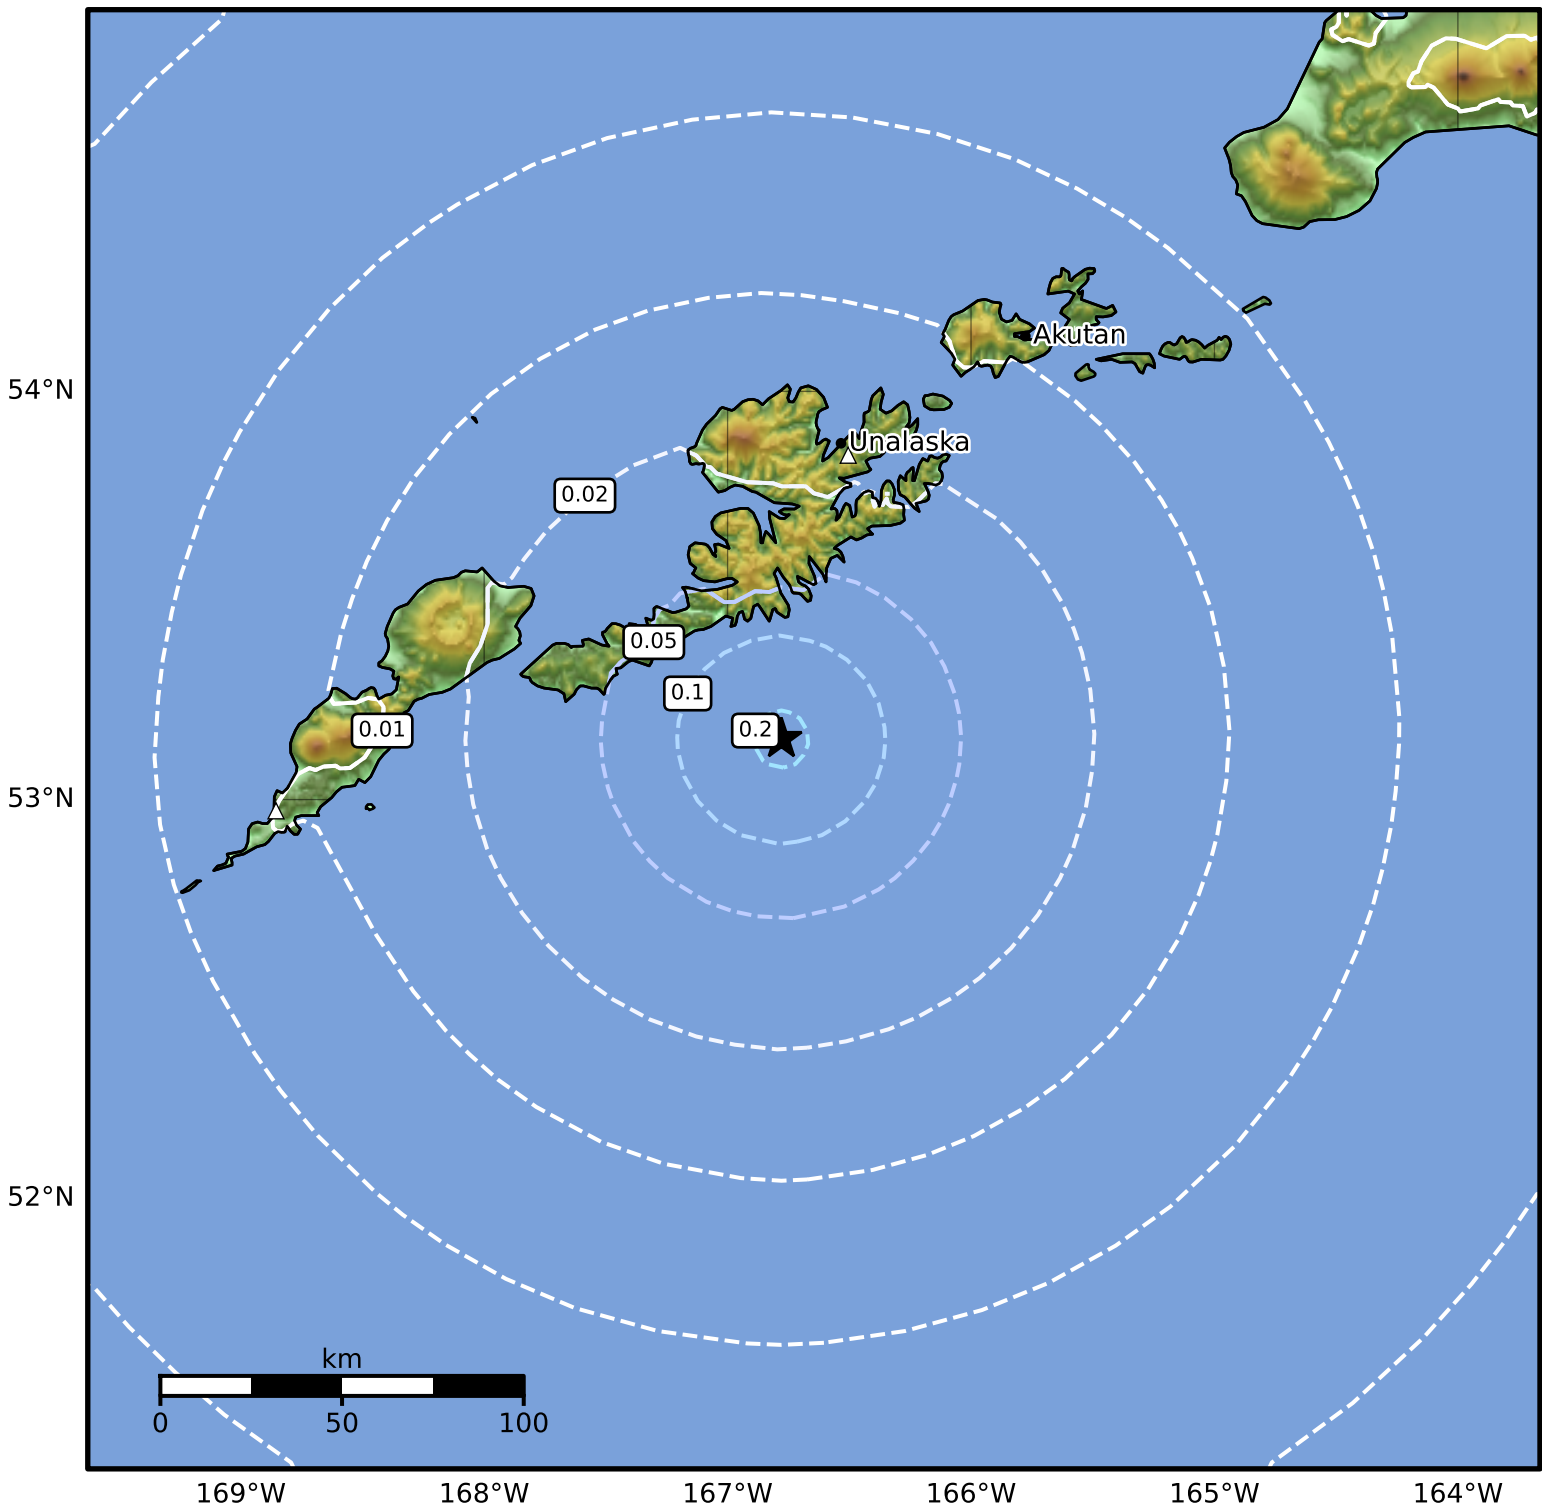

1.0 Second Peak Spectral Acceleration Map Alaska Earthquake Center  
ShakeMap: 82 km (51 miles) SSW of Unalaska  
Dec 17, 2024 06:57:04 UTC M4.2 N53.15 W166.78 Depth: 22.5km ID:ak024g692zqb

| SA(1.0) (%g) | 0.1 | 0.2 | 0.5 | 1 | 2 | 5 | 10 | 20 | 50 | 100 | 200 |
|--------------|-----|-----|-----|---|---|---|----|----|----|-----|-----|
|--------------|-----|-----|-----|---|---|---|----|----|----|-----|-----|

Scale based on Worden et al. (2012)

Version 2: Processed 2024-12-17T18:24:28Z

△ Seismic Instrument ○ Reported Intensity

★ Epicenter