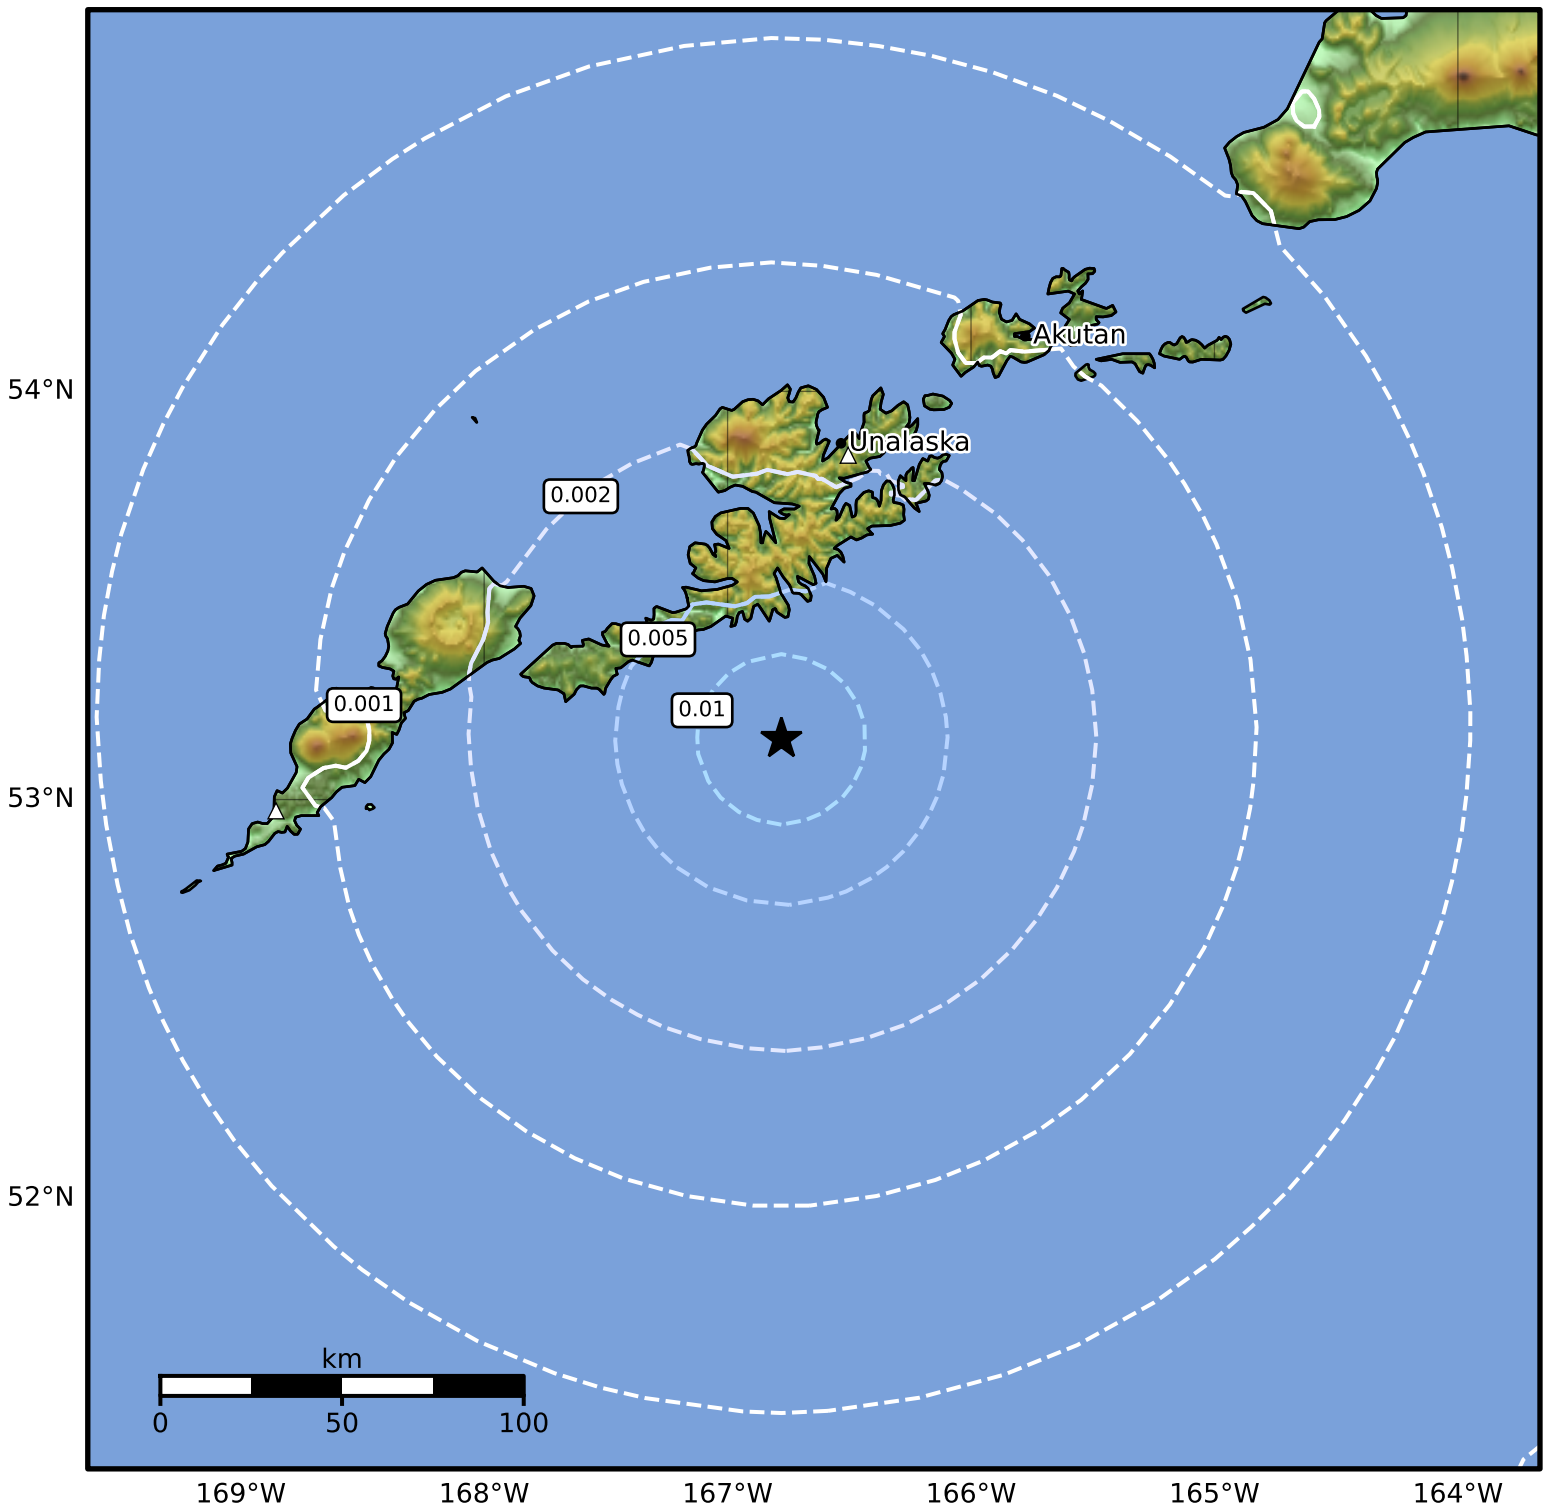

3.0 Second Peak Spectral Acceleration Map Alaska Earthquake Center  
ShakeMap: 82 km (51 miles) SSW of Unalaska  
Dec 17, 2024 06:57:04 UTC M4.2 N53.15 W166.78 Depth: 22.5km ID:ak024g692zqb

Scale based on Worden et al. (2012)

Version 2: Processed 2024-12-17T18:24:28Z

△ Seismic Instrument ○ Reported Intensity

★ Epicenter