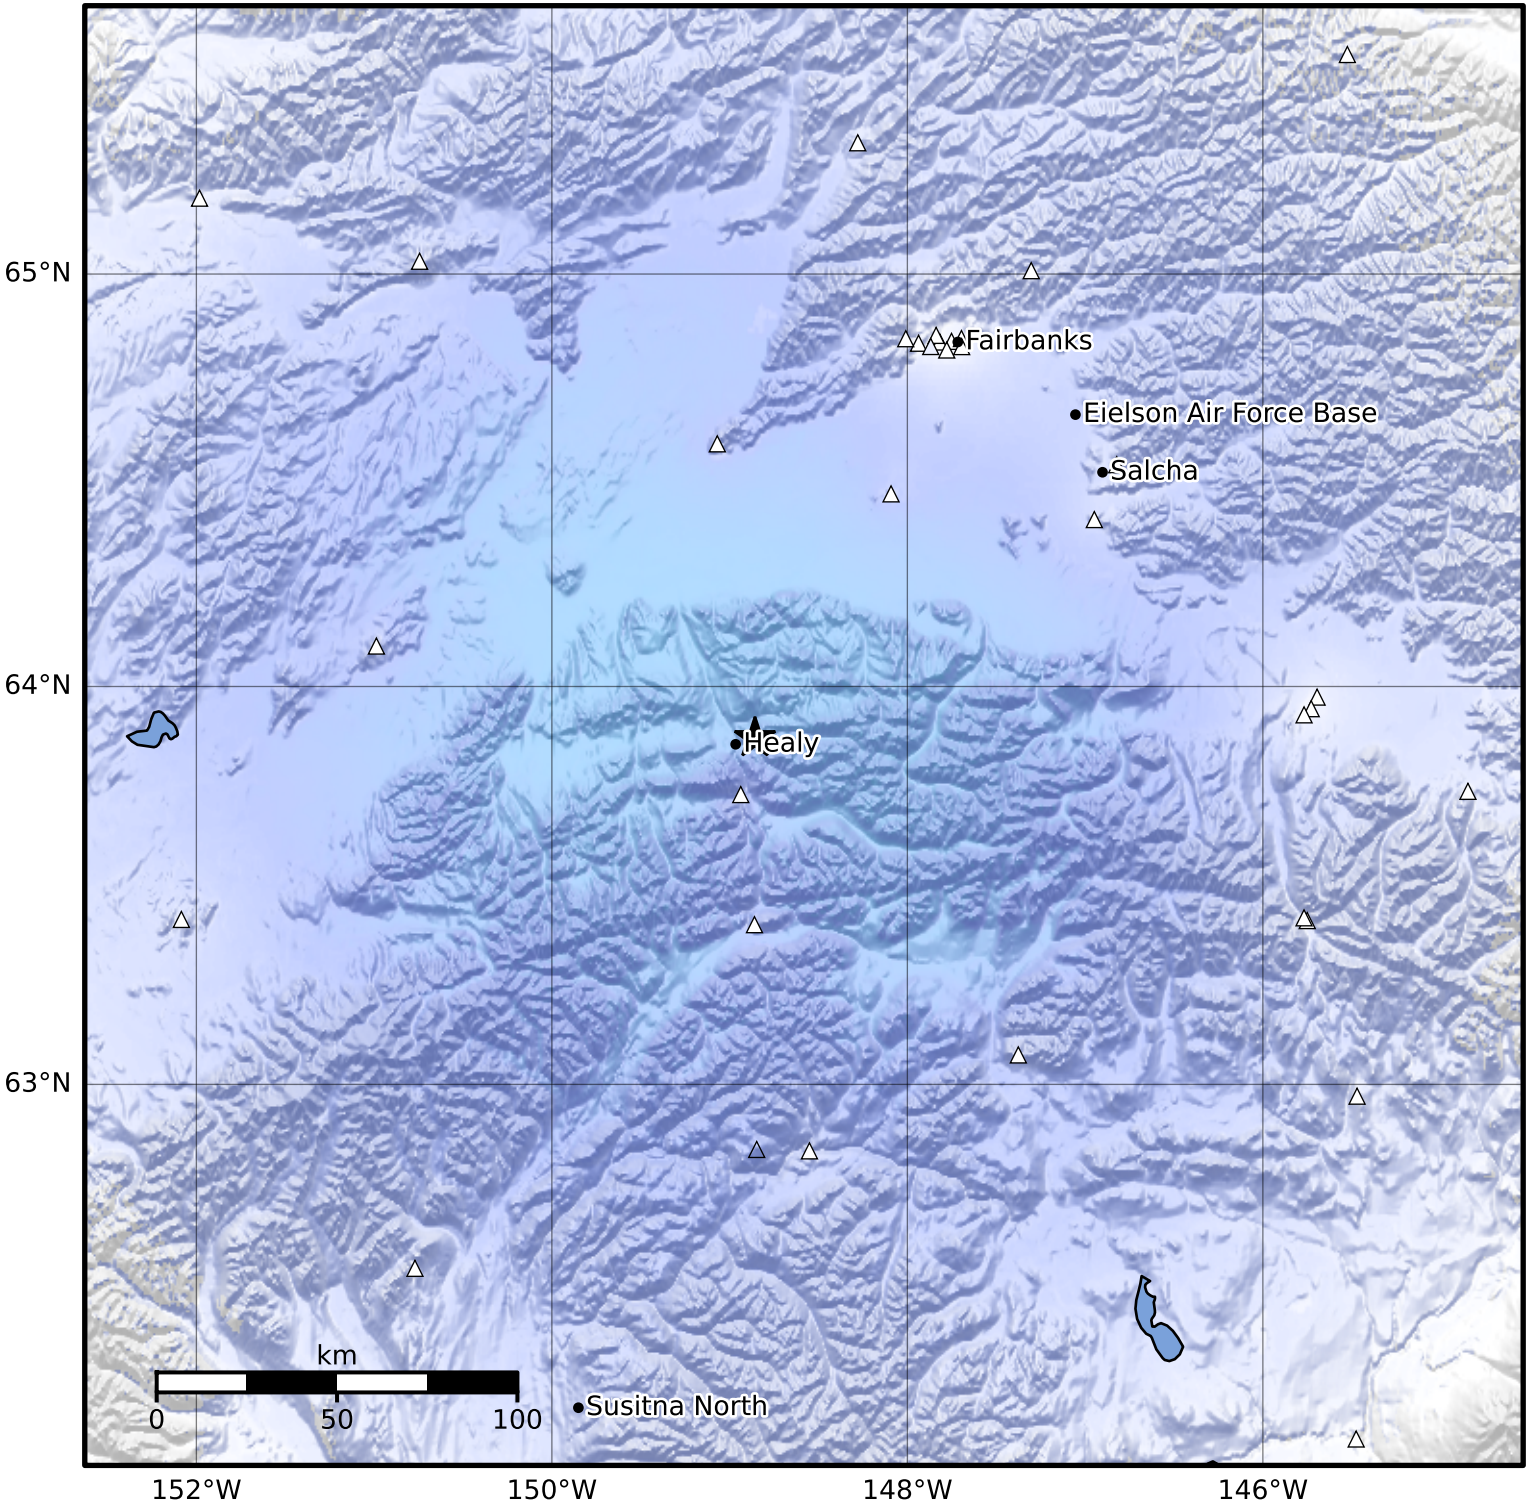

Macroseismic Intensity Map Alaska Earthquake Center
 ShakeMap: 5 km (3 miles) ENE of Healy
 Dec 18, 2024 04:44:36 UTC M3.8 N63.87 W148.86 Depth: 107.3km ID:ak024g7vcr1p

SHAKING	Not felt	Weak	Light	Moderate	Strong	Very strong	Severe	Violent	Extreme
DAMAGE	None	None	None	Very light	Light	Moderate	Moderate/heavy	Heavy	Very heavy
PGA(%g)	<0.0464	0.297	2.76	6.2	11.5	21.5	40.1	74.7	>139
PGV(cm/s)	<0.0215	0.135	1.41	4.65	9.64	20	41.4	85.8	>178
INTENSITY	I	II-III	IV	V	VI	VII	VIII	IX	X+

Scale based on Worden et al. (2012)

Version 1: Processed 2024-12-18T16:41:59Z

△ Seismic Instrument ○ Reported Intensity

★ Epicenter