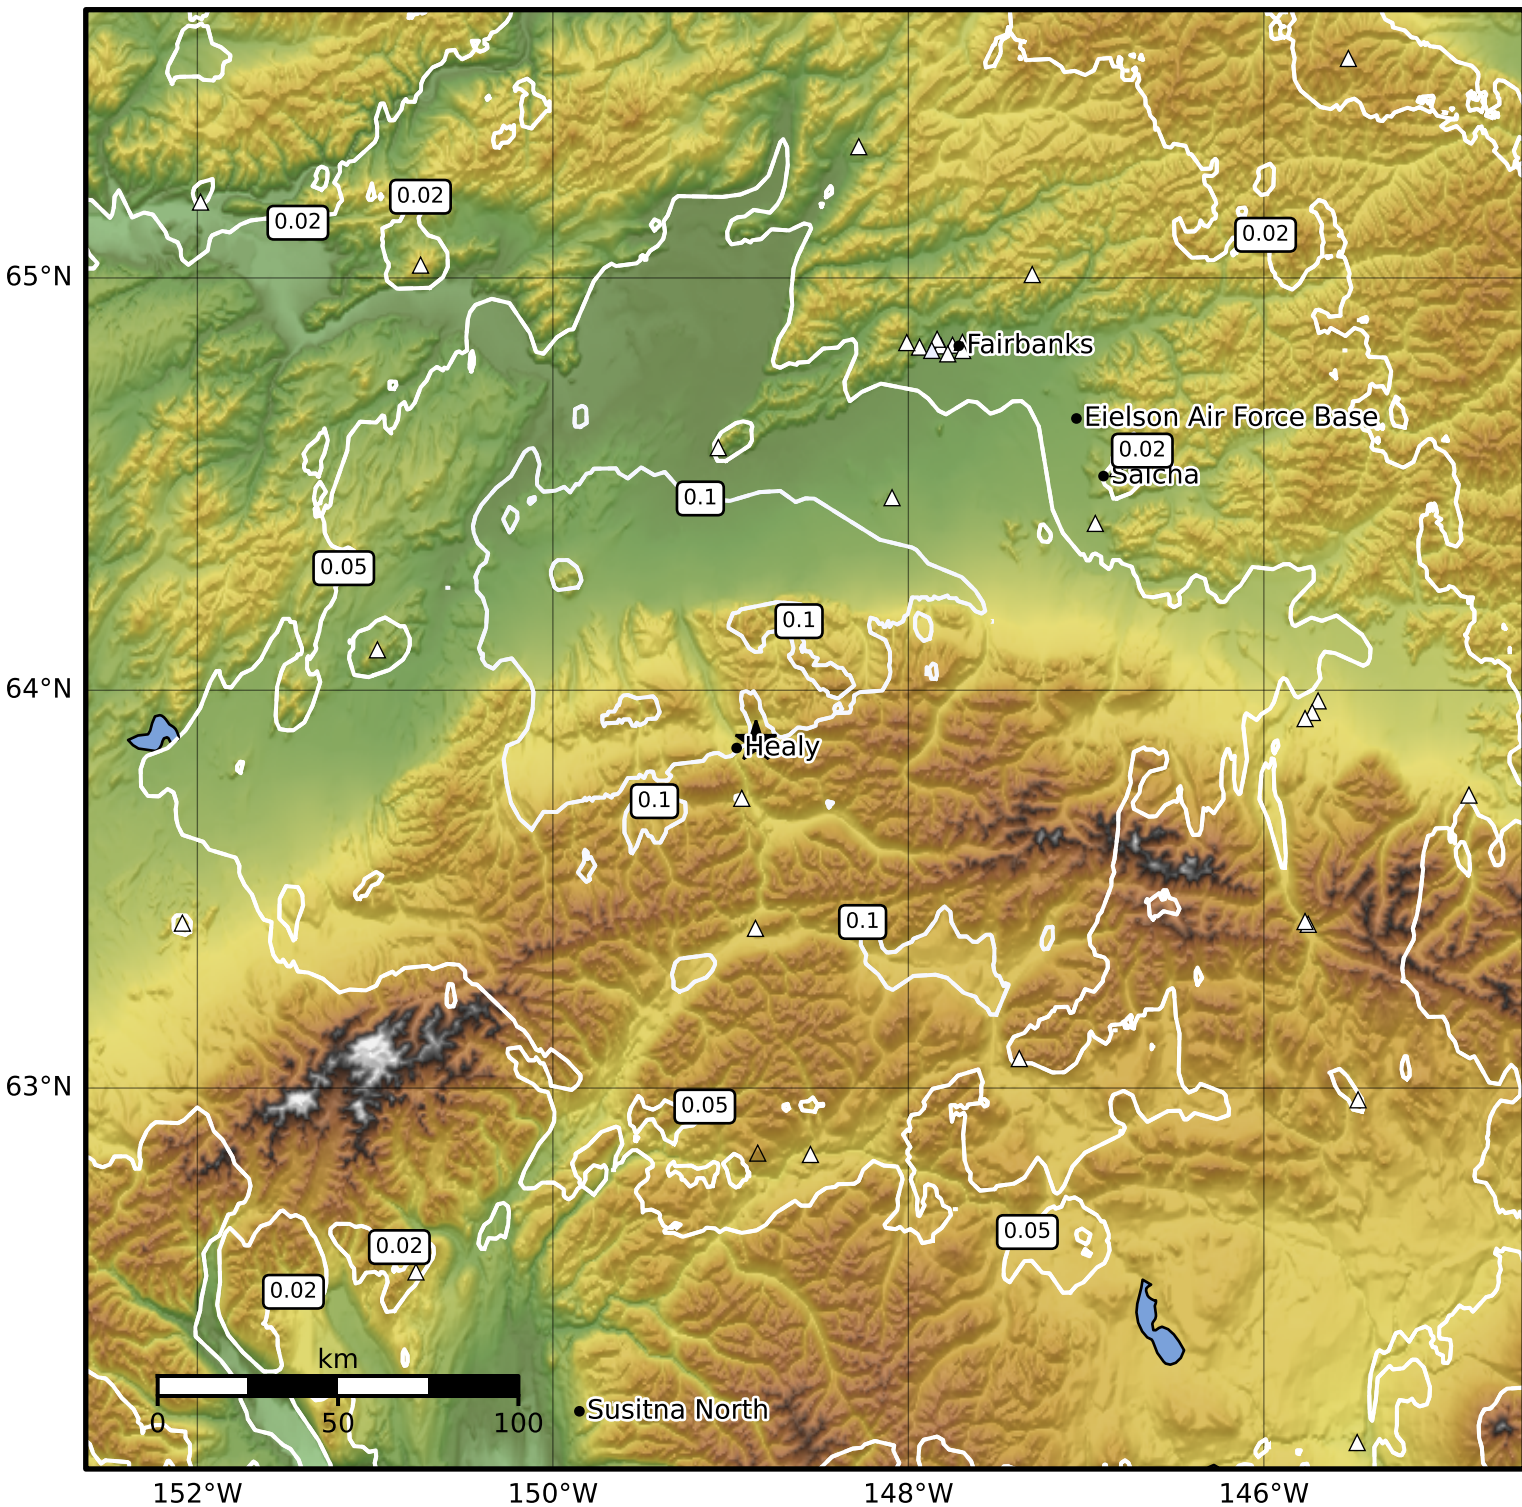

0.3 Second Peak Spectral Acceleration Map Alaska Earthquake Center
 ShakeMap: 5 km (3 miles) ENE of Healy
 Dec 18, 2024 04:44:36 UTC M3.8 N63.87 W148.86 Depth: 107.3km ID:ak024g7vcr1p

SA(0.3) (%g)	0.1	0.2	0.5	1	2	5	10	20	50	100	200
--------------	-----	-----	-----	---	---	---	----	----	----	-----	-----

Scale based on Worden et al. (2012)

Version 1: Processed 2024-12-18T16:41:59Z

△ Seismic Instrument ○ Reported Intensity

★ Epicenter