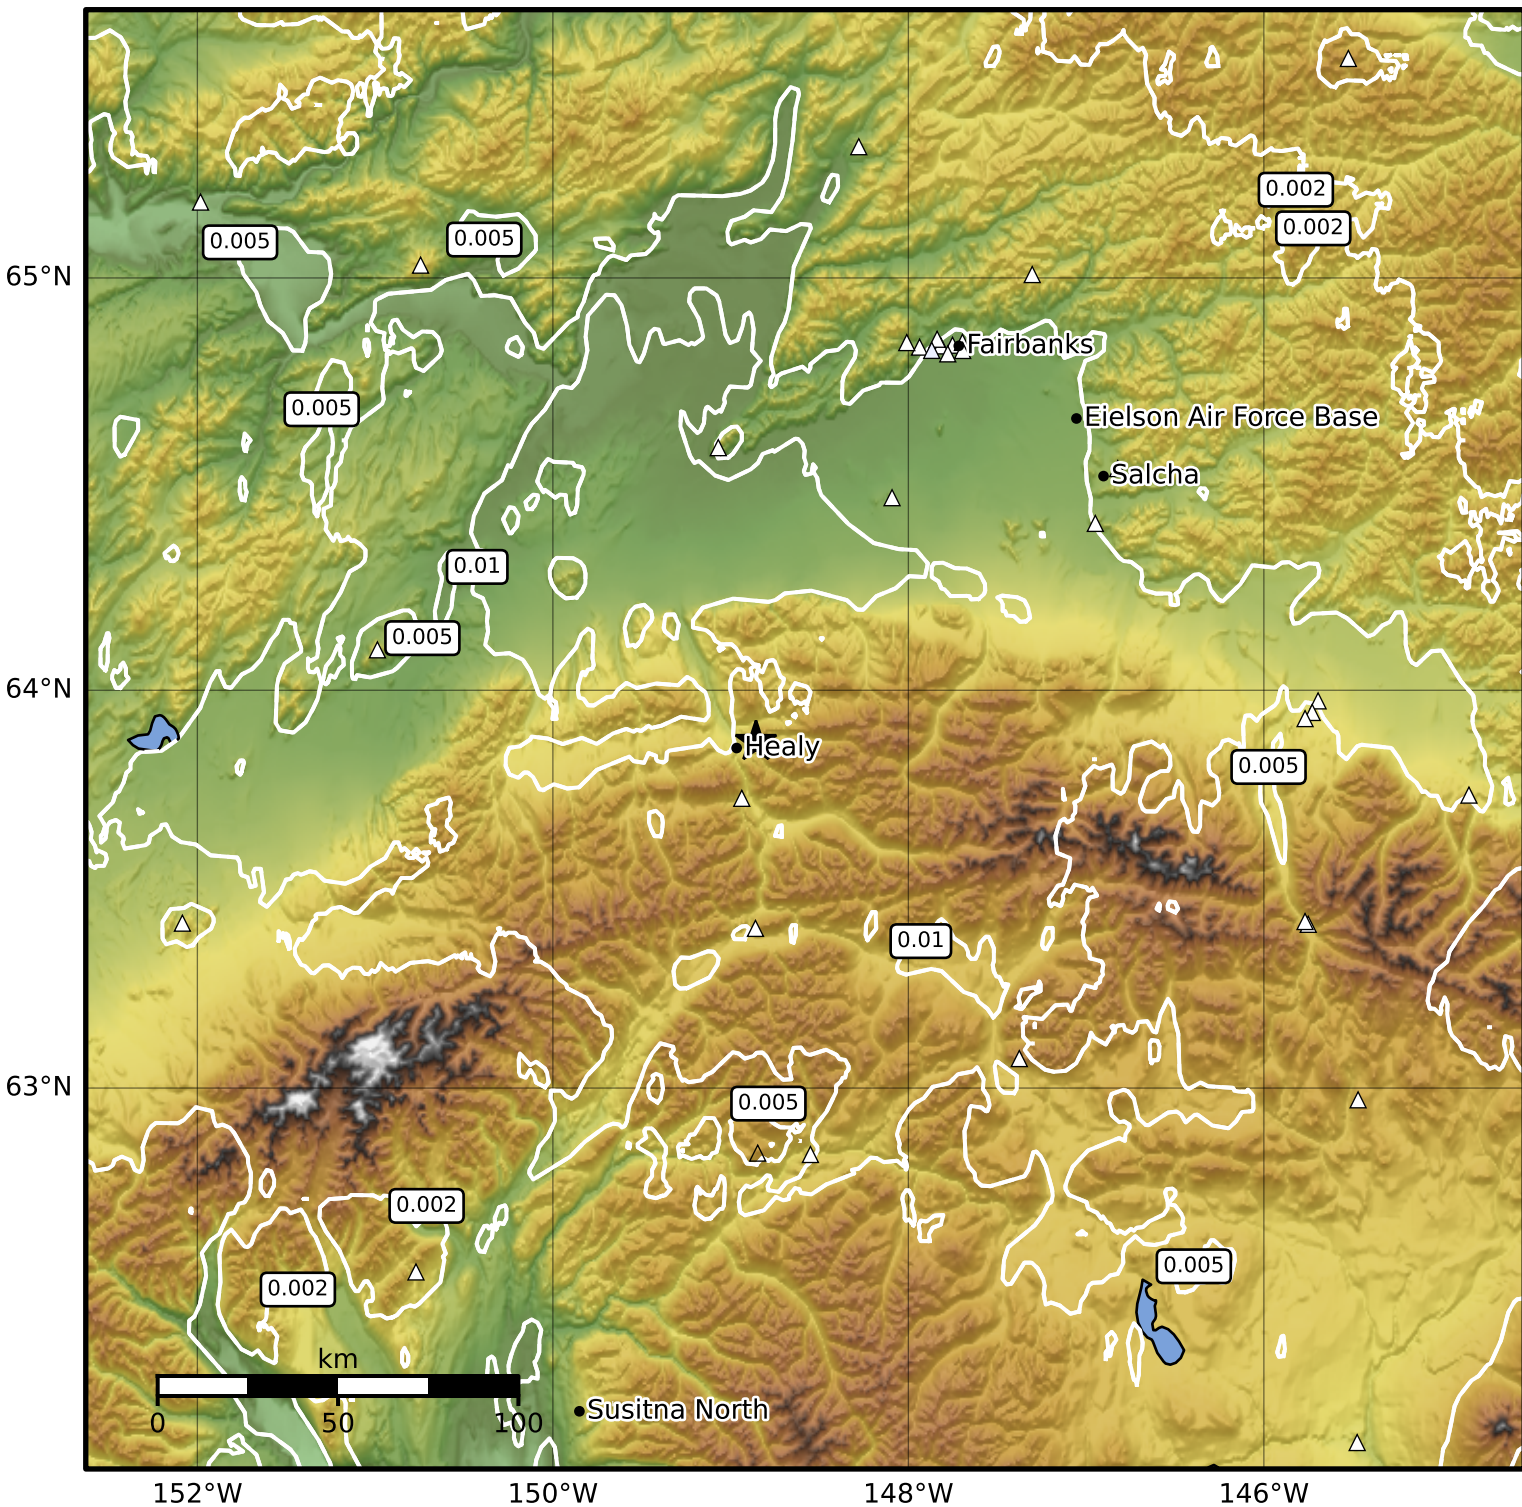

1.0 Second Peak Spectral Acceleration Map Alaska Earthquake Center
 ShakeMap: 5 km (3 miles) ENE of Healy
 Dec 18, 2024 04:44:36 UTC M3.8 N63.87 W148.86 Depth: 107.3km ID:ak024g7vcr1p

SA(1.0) (%g)	0.1	0.2	0.5	1	2	5	10	20	50	100	200
--------------	-----	-----	-----	---	---	---	----	----	----	-----	-----

Scale based on Worden et al. (2012)

Version 1: Processed 2024-12-18T16:41:59Z

△ Seismic Instrument ○ Reported Intensity

★ Epicenter