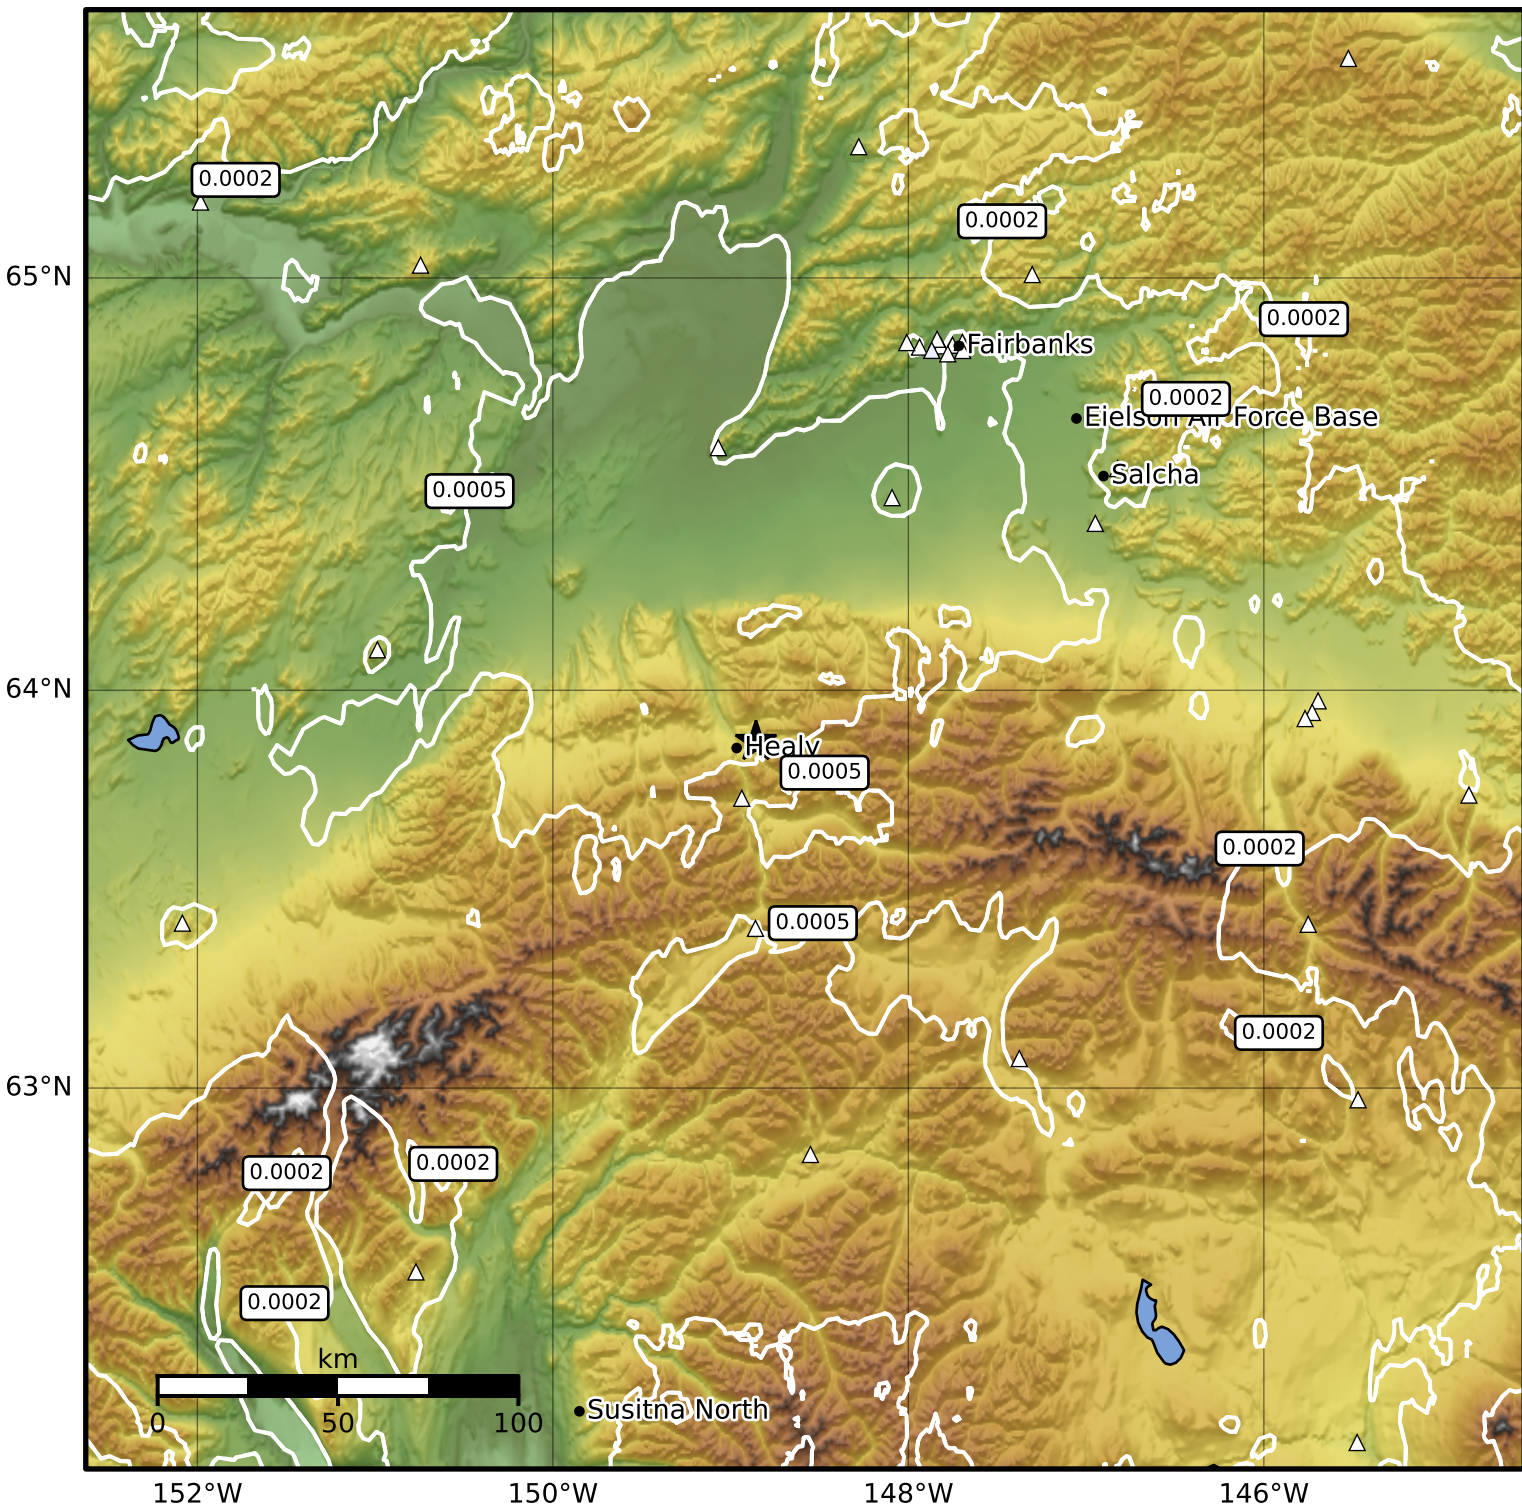

3.0 Second Peak Spectral Acceleration Map Alaska Earthquake Center  
 ShakeMap: 5 km (3 miles) ENE of Healy  
 Dec 18, 2024 04:44:36 UTC M3.8 N63.87 W148.86 Depth: 107.3km ID:ak024g7vcr1p

Scale based on Worden et al. (2012)

Version 1: Processed 2024-12-18T16:41:59Z

△ Seismic Instrument ○ Reported Intensity

★ Epicenter