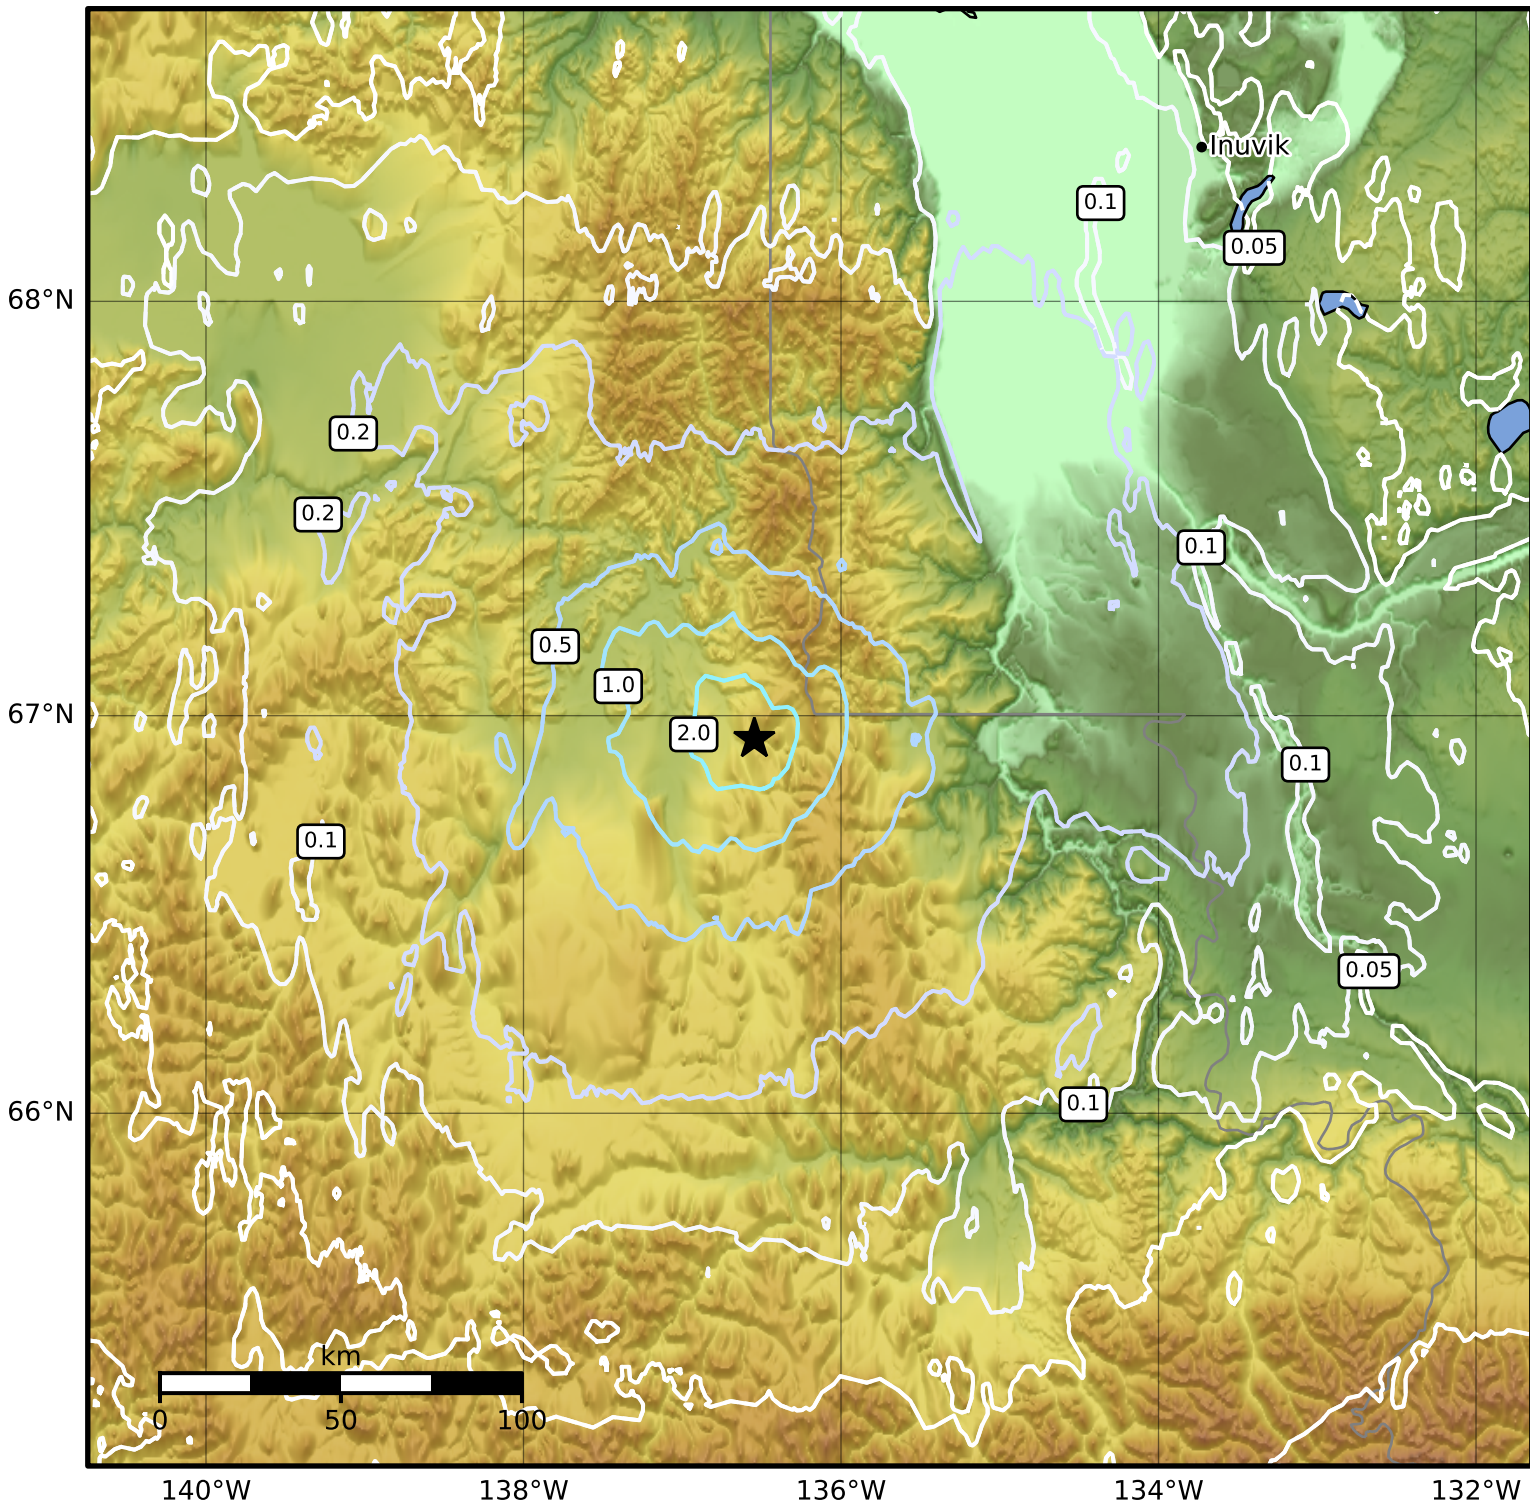

0.3 Second Peak Spectral Acceleration Map Alaska Earthquake Center
ShakeMap: 148 km (92 miles) ESE of Old Crow
Dec 18, 2024 08:53:16 UTC M4.2 N66.94 W136.55 Depth: 21.1km ID:ak024g7xsfmn

SA(0.3) (%g)	0.1	0.2	0.5	1	2	5	10	20	50	100	200
---------------------	------------	------------	------------	----------	----------	----------	-----------	-----------	-----------	------------	------------

Scale based on Worden et al. (2012)

Version 1: Processed 2024-12-18T16:58:04Z

△ Seismic Instrument ○ Reported Intensity

★ Epicenter