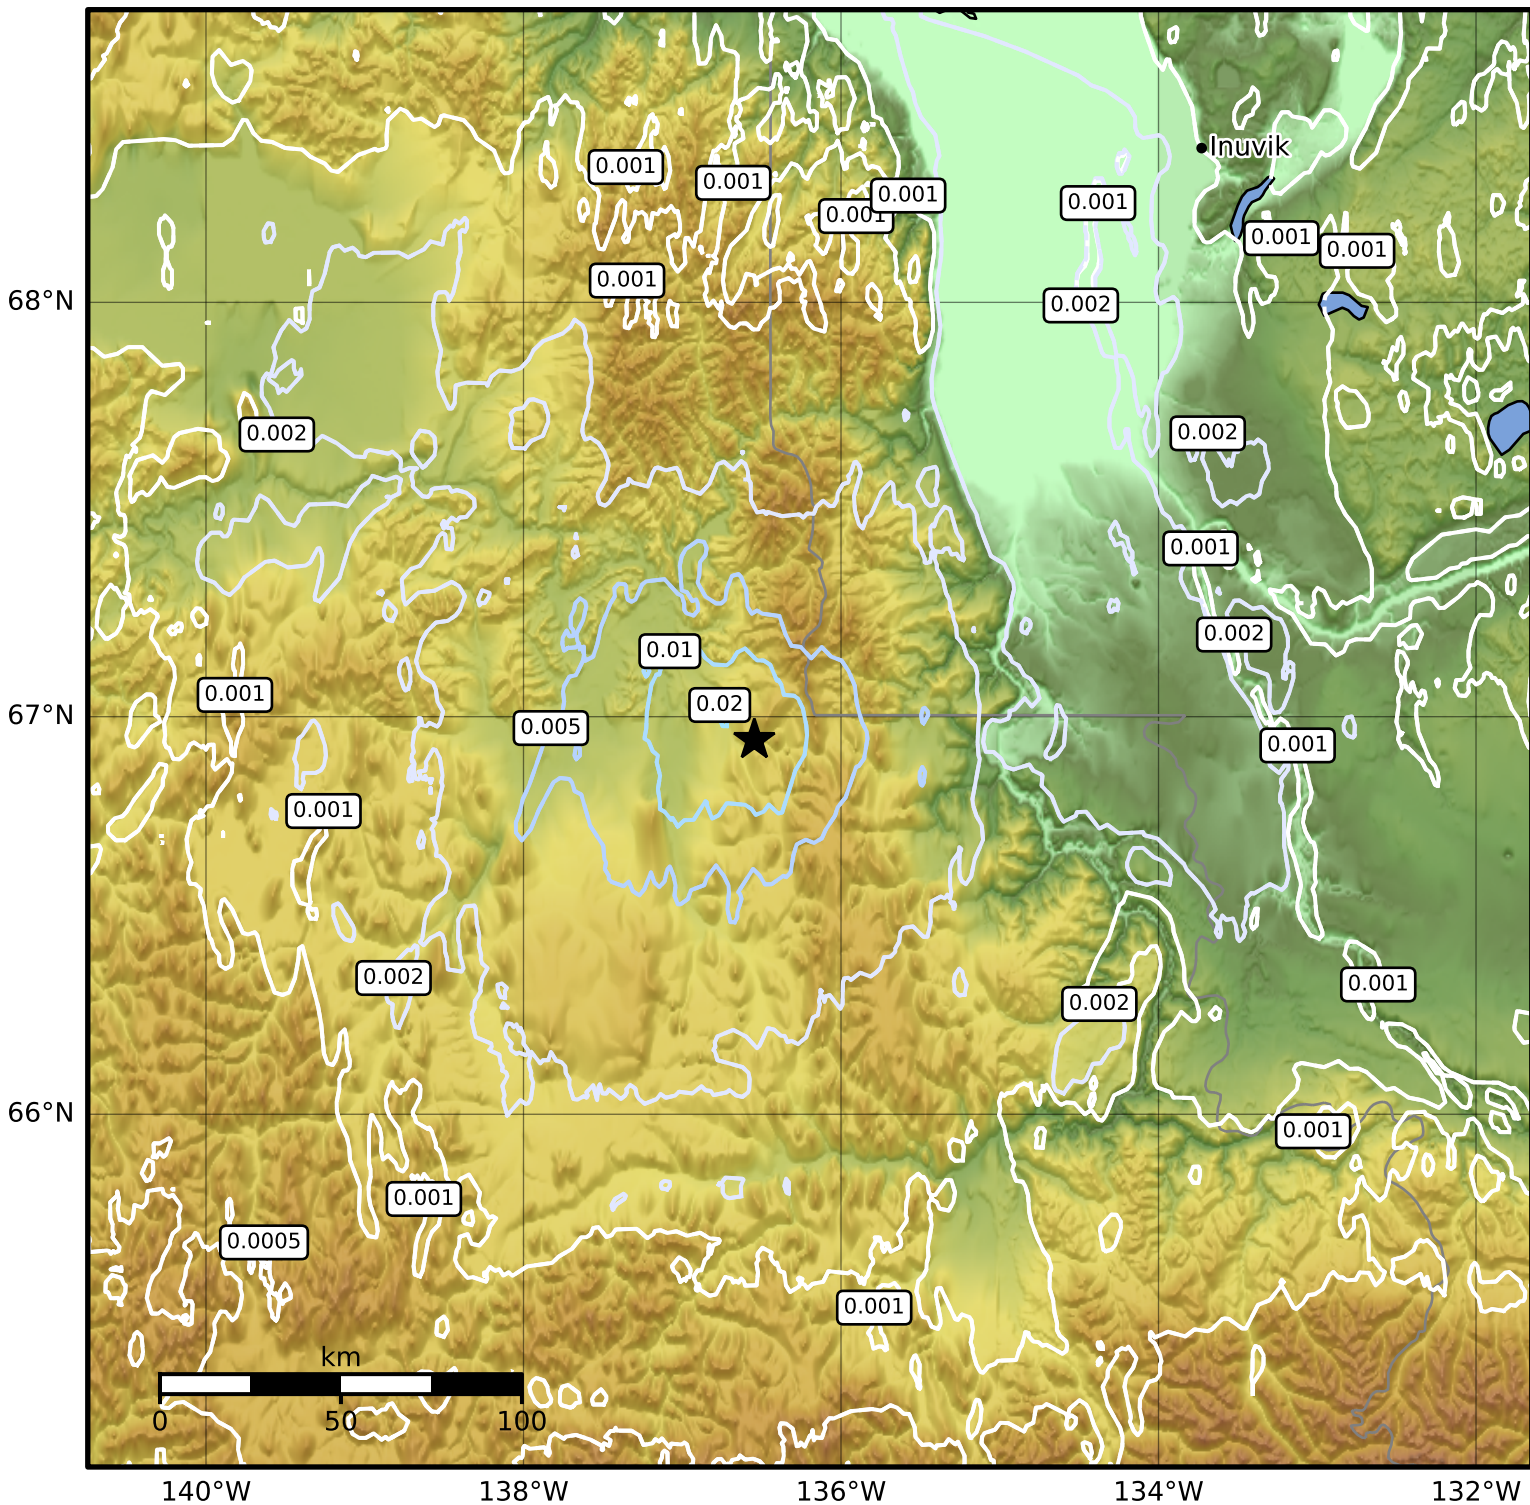

3.0 Second Peak Spectral Acceleration Map Alaska Earthquake Center  
ShakeMap: 148 km (92 miles) ESE of Old Crow  
Dec 18, 2024 08:53:16 UTC M4.2 N66.94 W136.55 Depth: 21.1km ID:ak024g7xsfmn

Scale based on Worden et al. (2012)

Version 1: Processed 2024-12-18T16:58:04Z

△ Seismic Instrument ○ Reported Intensity

★ Epicenter