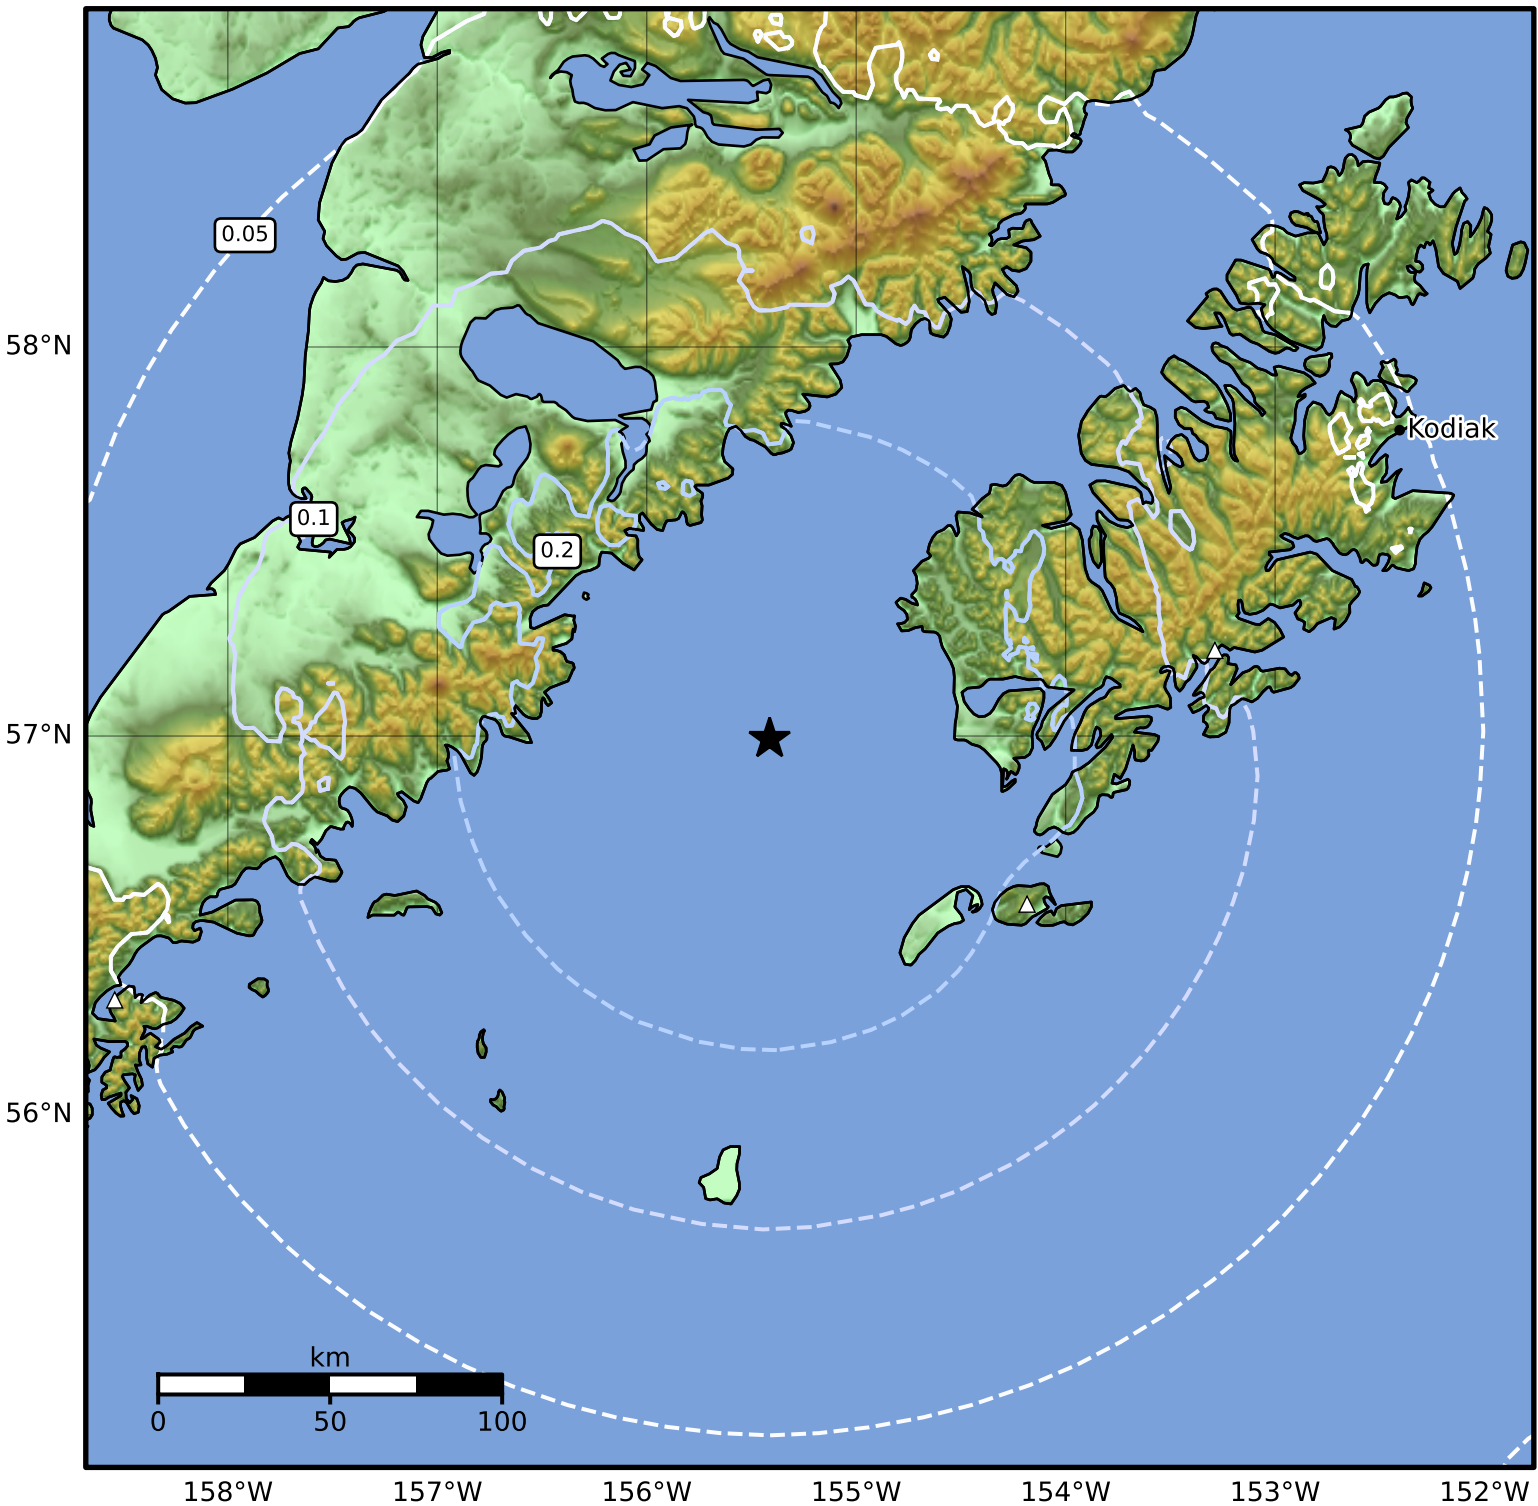

Peak Ground Acceleration Map Alaska Earthquake Center
 ShakeMap: 75 km (47 miles) W of Akhiok
 Dec 18, 2024 15:18:06 UTC M4.0 N56.99 W155.41 Depth: 82.2km ID:ak024g81qp7p

PGA (%g)	0.1	0.2	0.5	1	2	5	10	20	50	100	200
----------	-----	-----	-----	---	---	---	----	----	----	-----	-----

Scale based on Worden et al. (2012)

Version 1: Processed 2024-12-18T15:22:52Z

△ Seismic Instrument ○ Reported Intensity

★ Epicenter