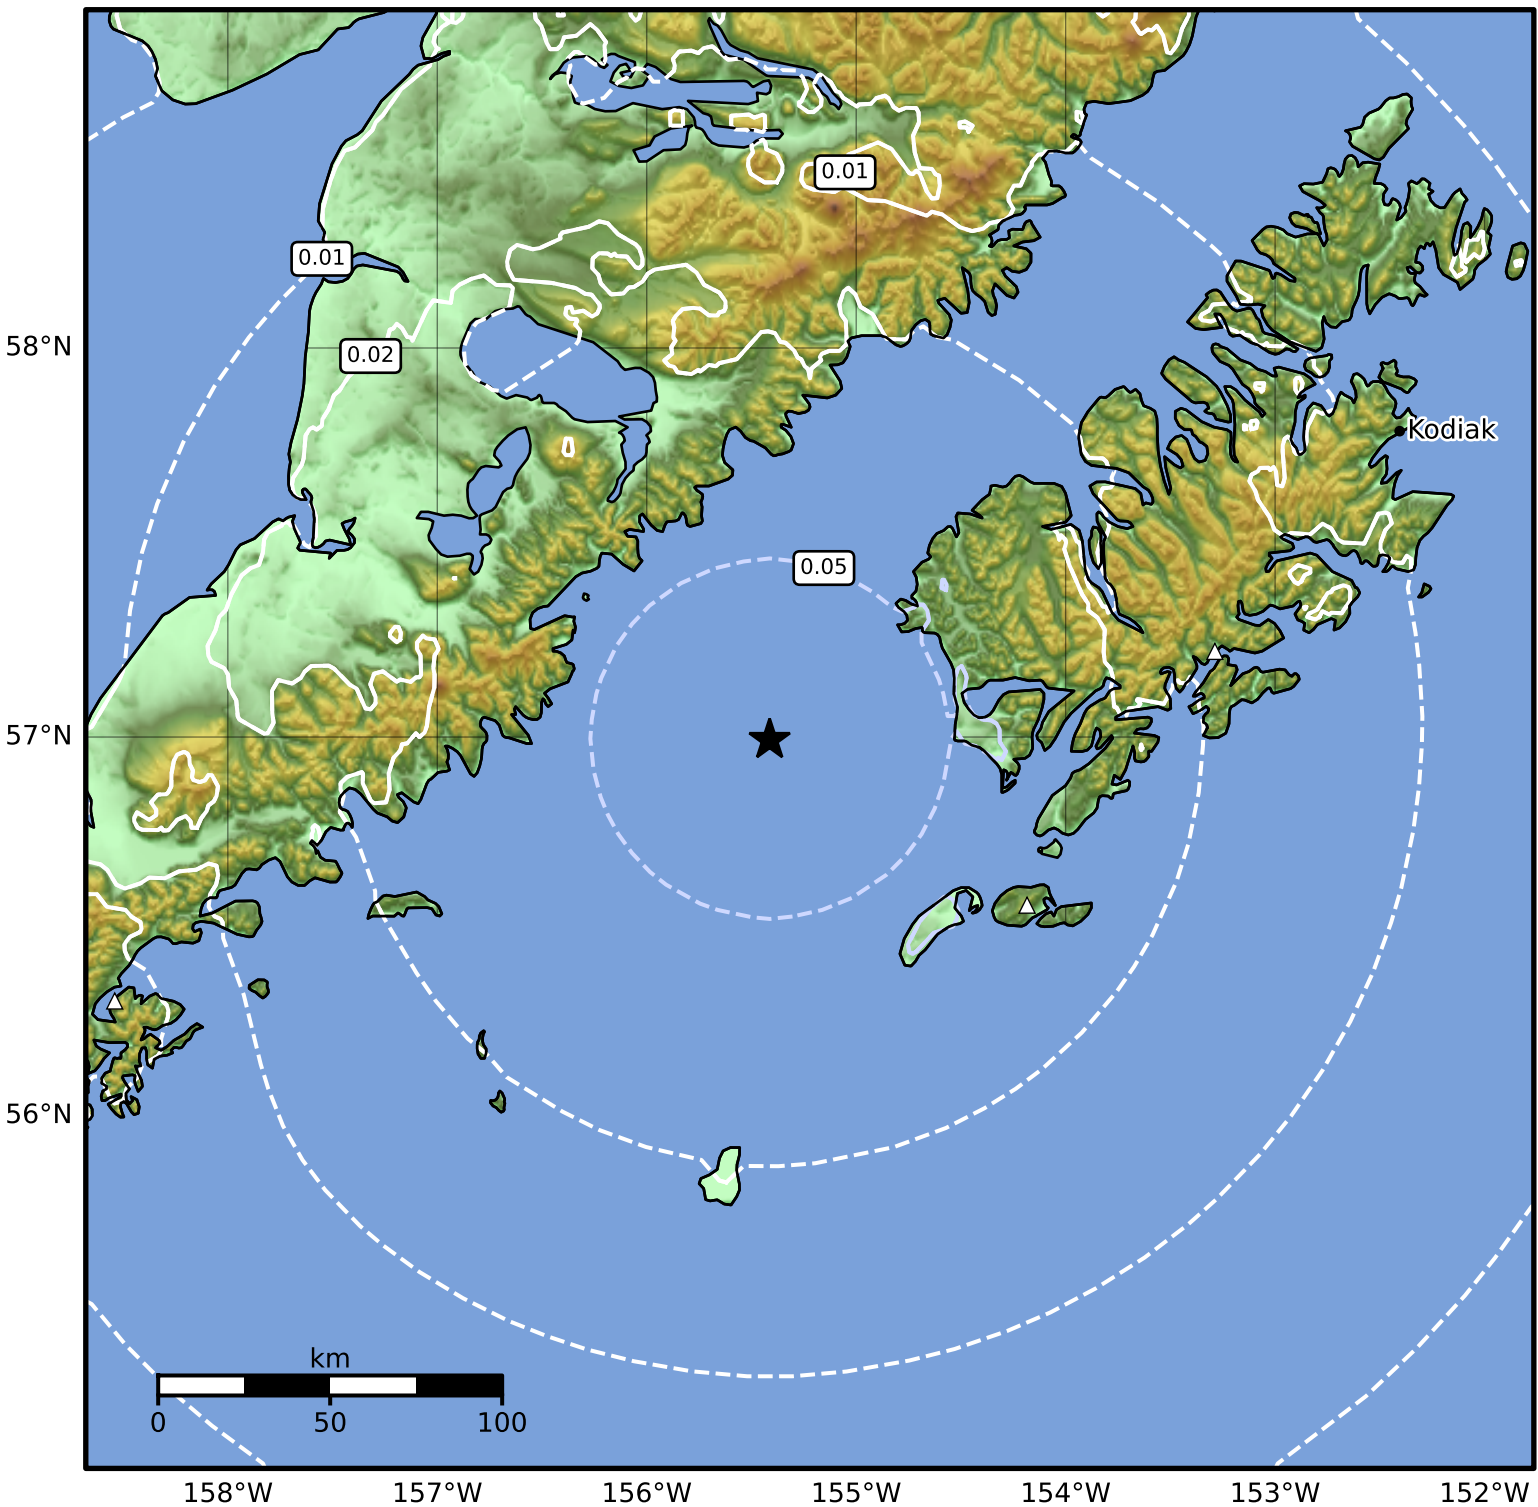

Peak Ground Velocity Map Alaska Earthquake Center
 ShakeMap: 75 km (47 miles) W of Akhiok
 Dec 18, 2024 15:18:06 UTC M4.0 N56.99 W155.41 Depth: 82.2km ID:ak024g81qp7p

PGV (cm/s)	0.1	0.2	0.5	1	2	5	10	20	50	100	200
------------	-----	-----	-----	---	---	---	----	----	----	-----	-----

Scale based on Worden et al. (2012)

Version 1: Processed 2024-12-18T15:22:52Z

△ Seismic Instrument ○ Reported Intensity

★ Epicenter