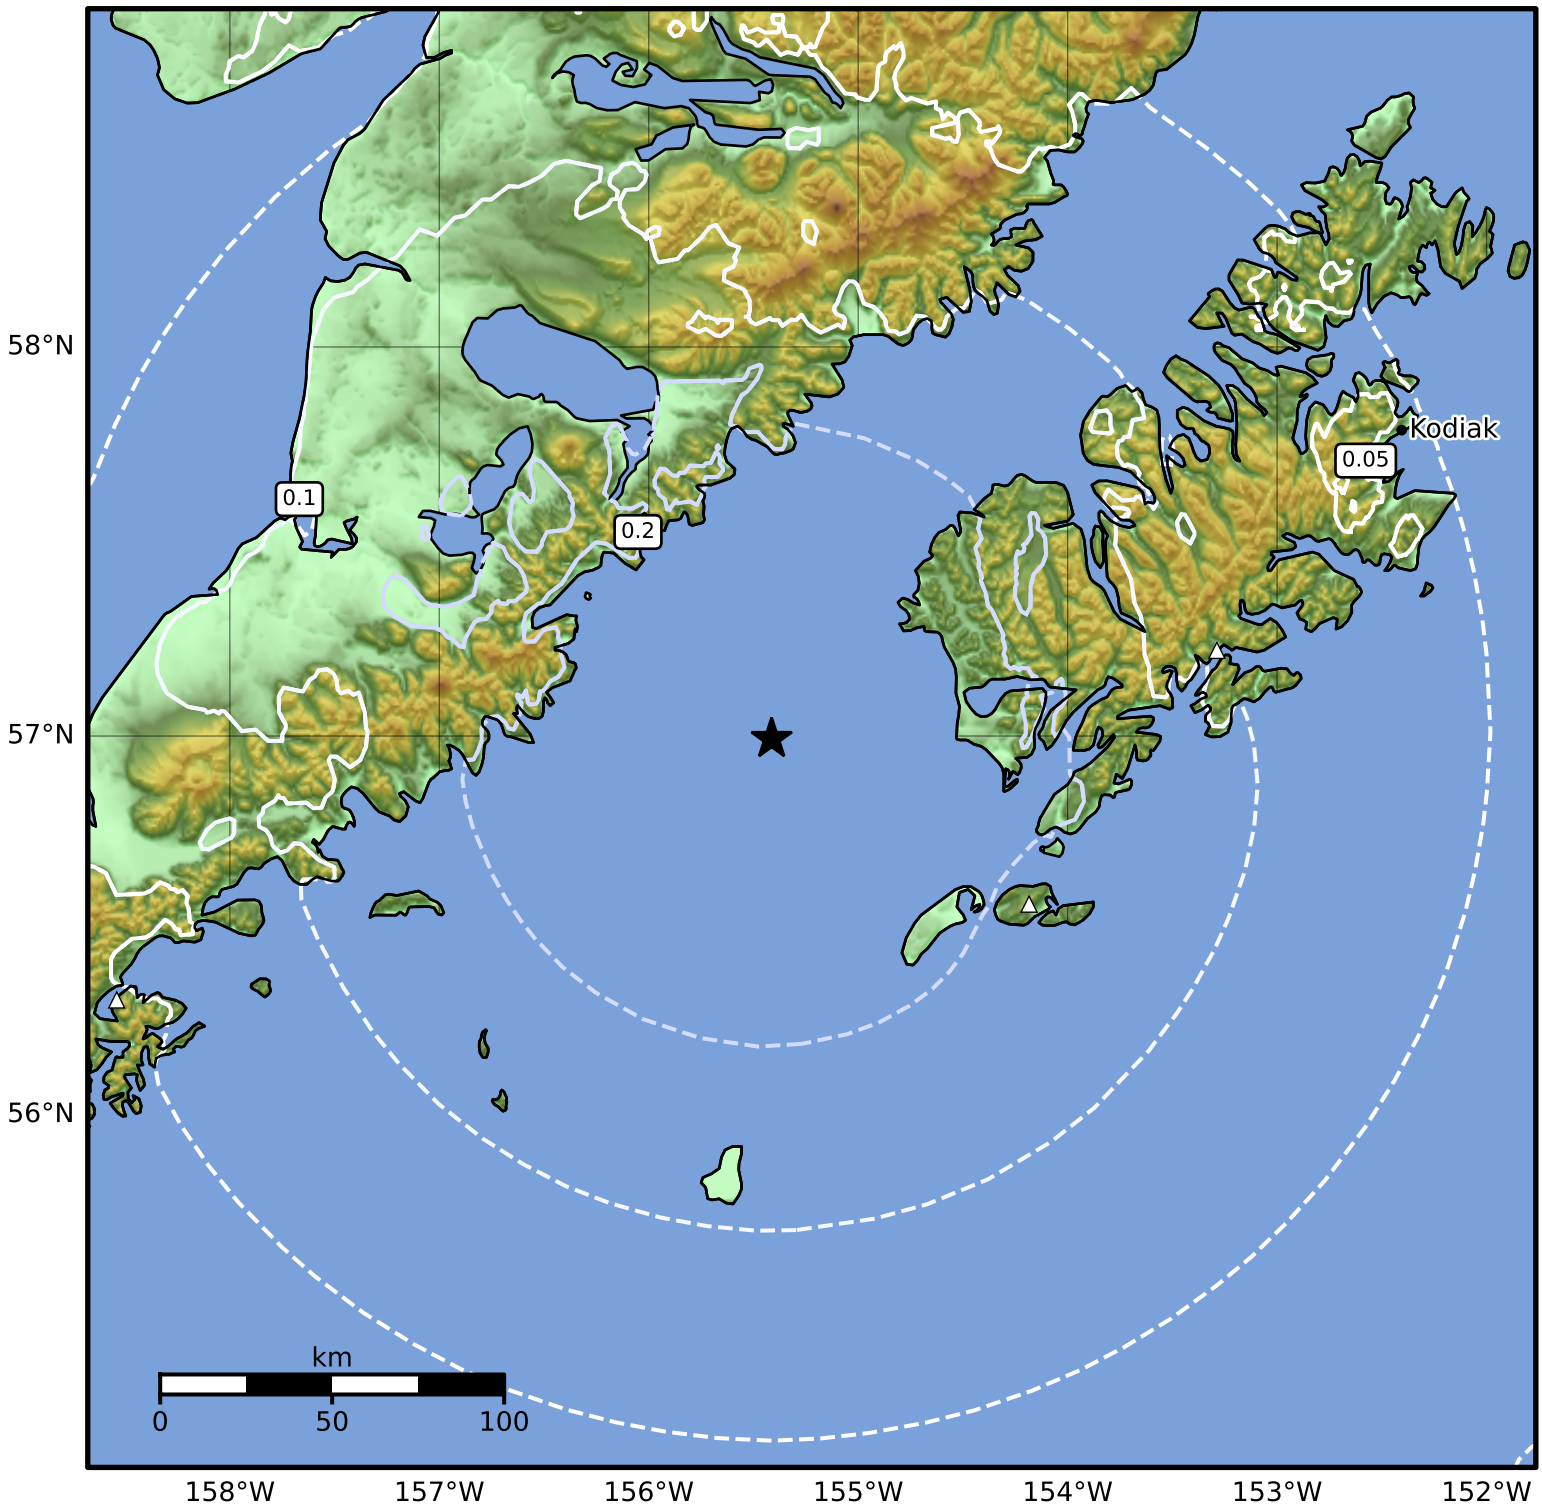

0.3 Second Peak Spectral Acceleration Map Alaska Earthquake Center
 ShakeMap: 75 km (47 miles) W of Akhiok
 Dec 18, 2024 15:18:06 UTC M4.0 N56.99 W155.41 Depth: 82.2km ID:ak024g81qp7p

SA(0.3) (%g)	0.1	0.2	0.5	1	2	5	10	20	50	100	200
--------------	-----	-----	-----	---	---	---	----	----	----	-----	-----

Scale based on Worden et al. (2012)

Version 1: Processed 2024-12-18T15:22:52Z

△ Seismic Instrument ○ Reported Intensity ★ Epicenter