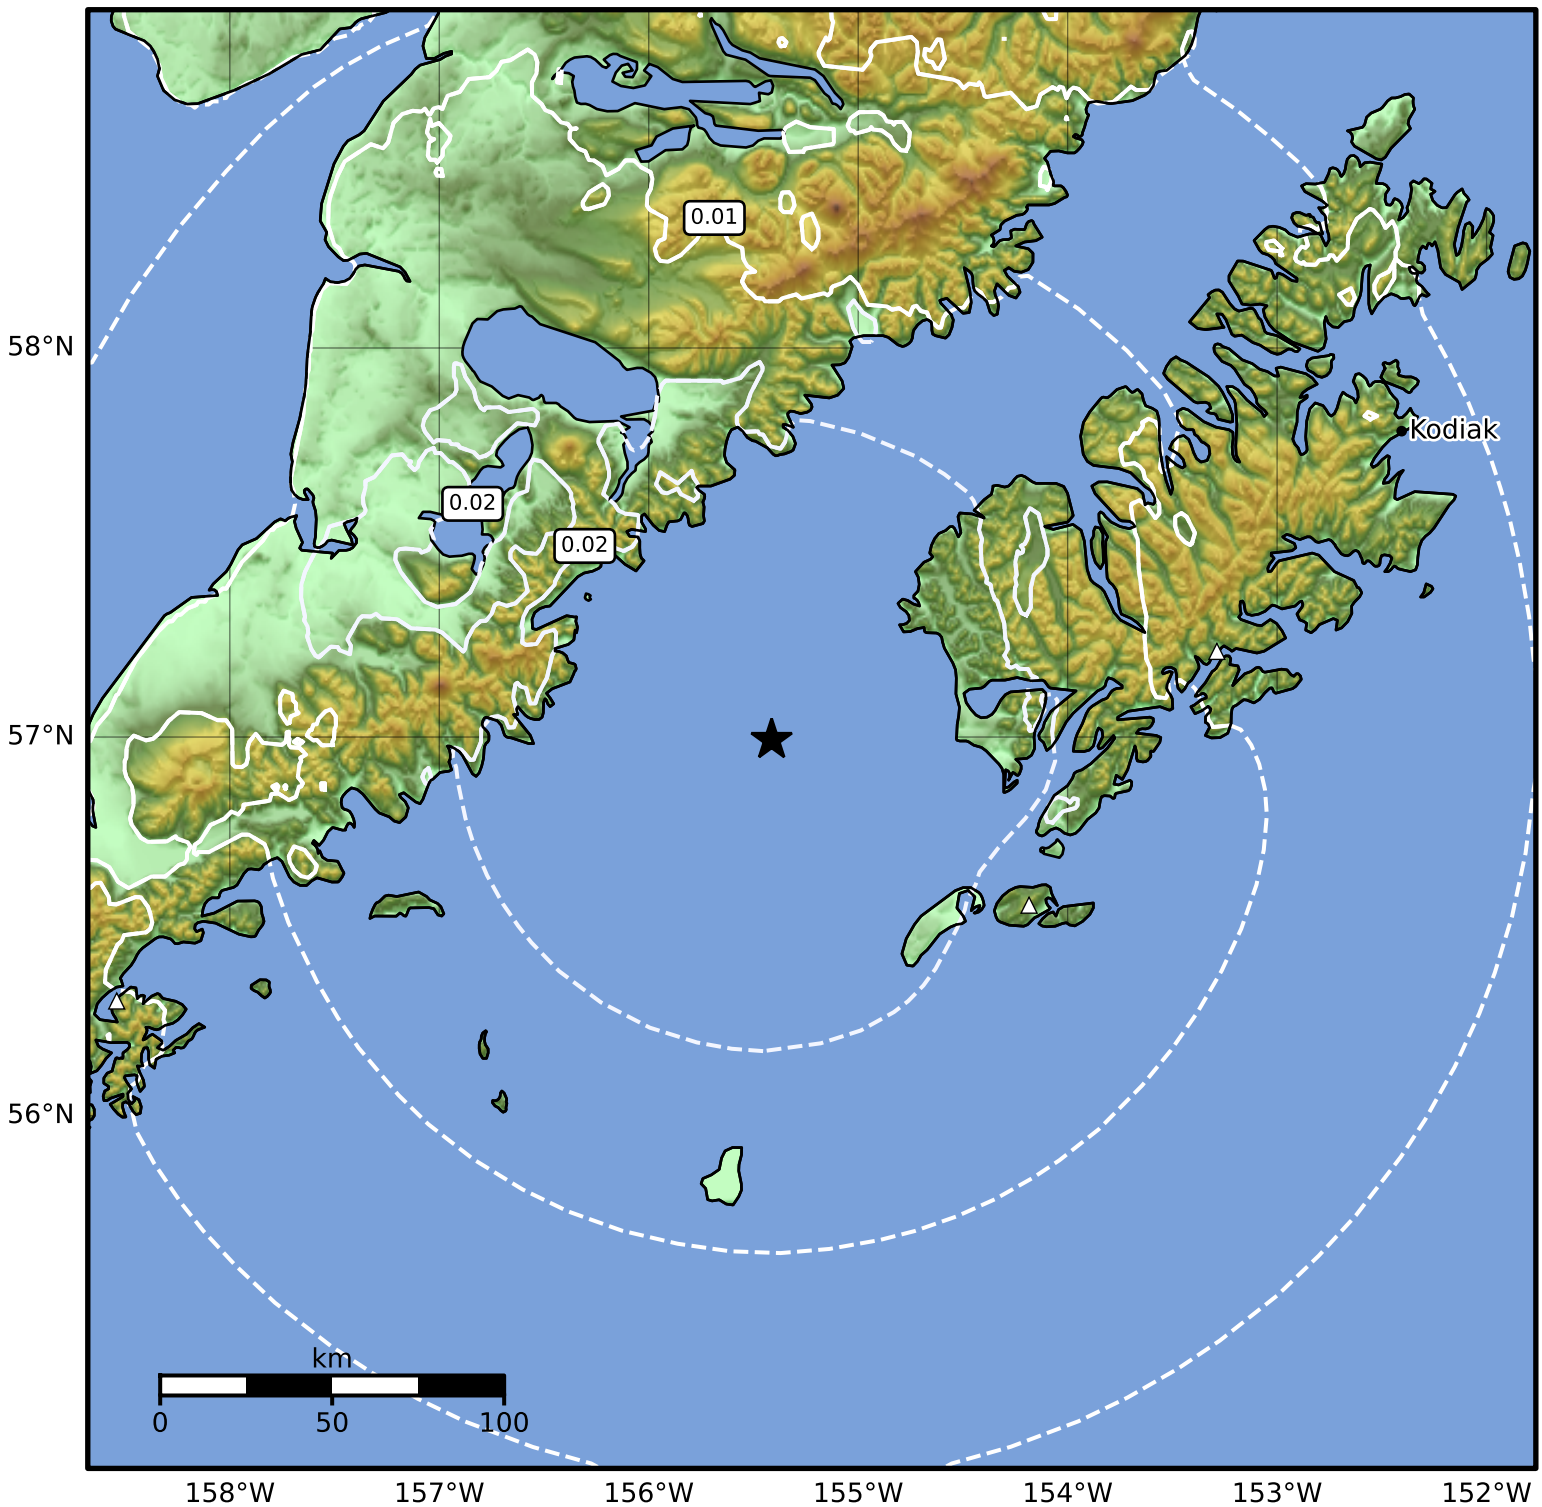

1.0 Second Peak Spectral Acceleration Map Alaska Earthquake Center
ShakeMap: 75 km (47 miles) W of Akhiok
Dec 18, 2024 15:18:06 UTC M4.0 N56.99 W155.41 Depth: 82.2km ID:ak024g81qp7p

SA(1.0) (%g)	0.1	0.2	0.5	1	2	5	10	20	50	100	200
--------------	-----	-----	-----	---	---	---	----	----	----	-----	-----

Scale based on Worden et al. (2012)

Version 1: Processed 2024-12-18T15:22:52Z

△ Seismic Instrument ○ Reported Intensity

★ Epicenter