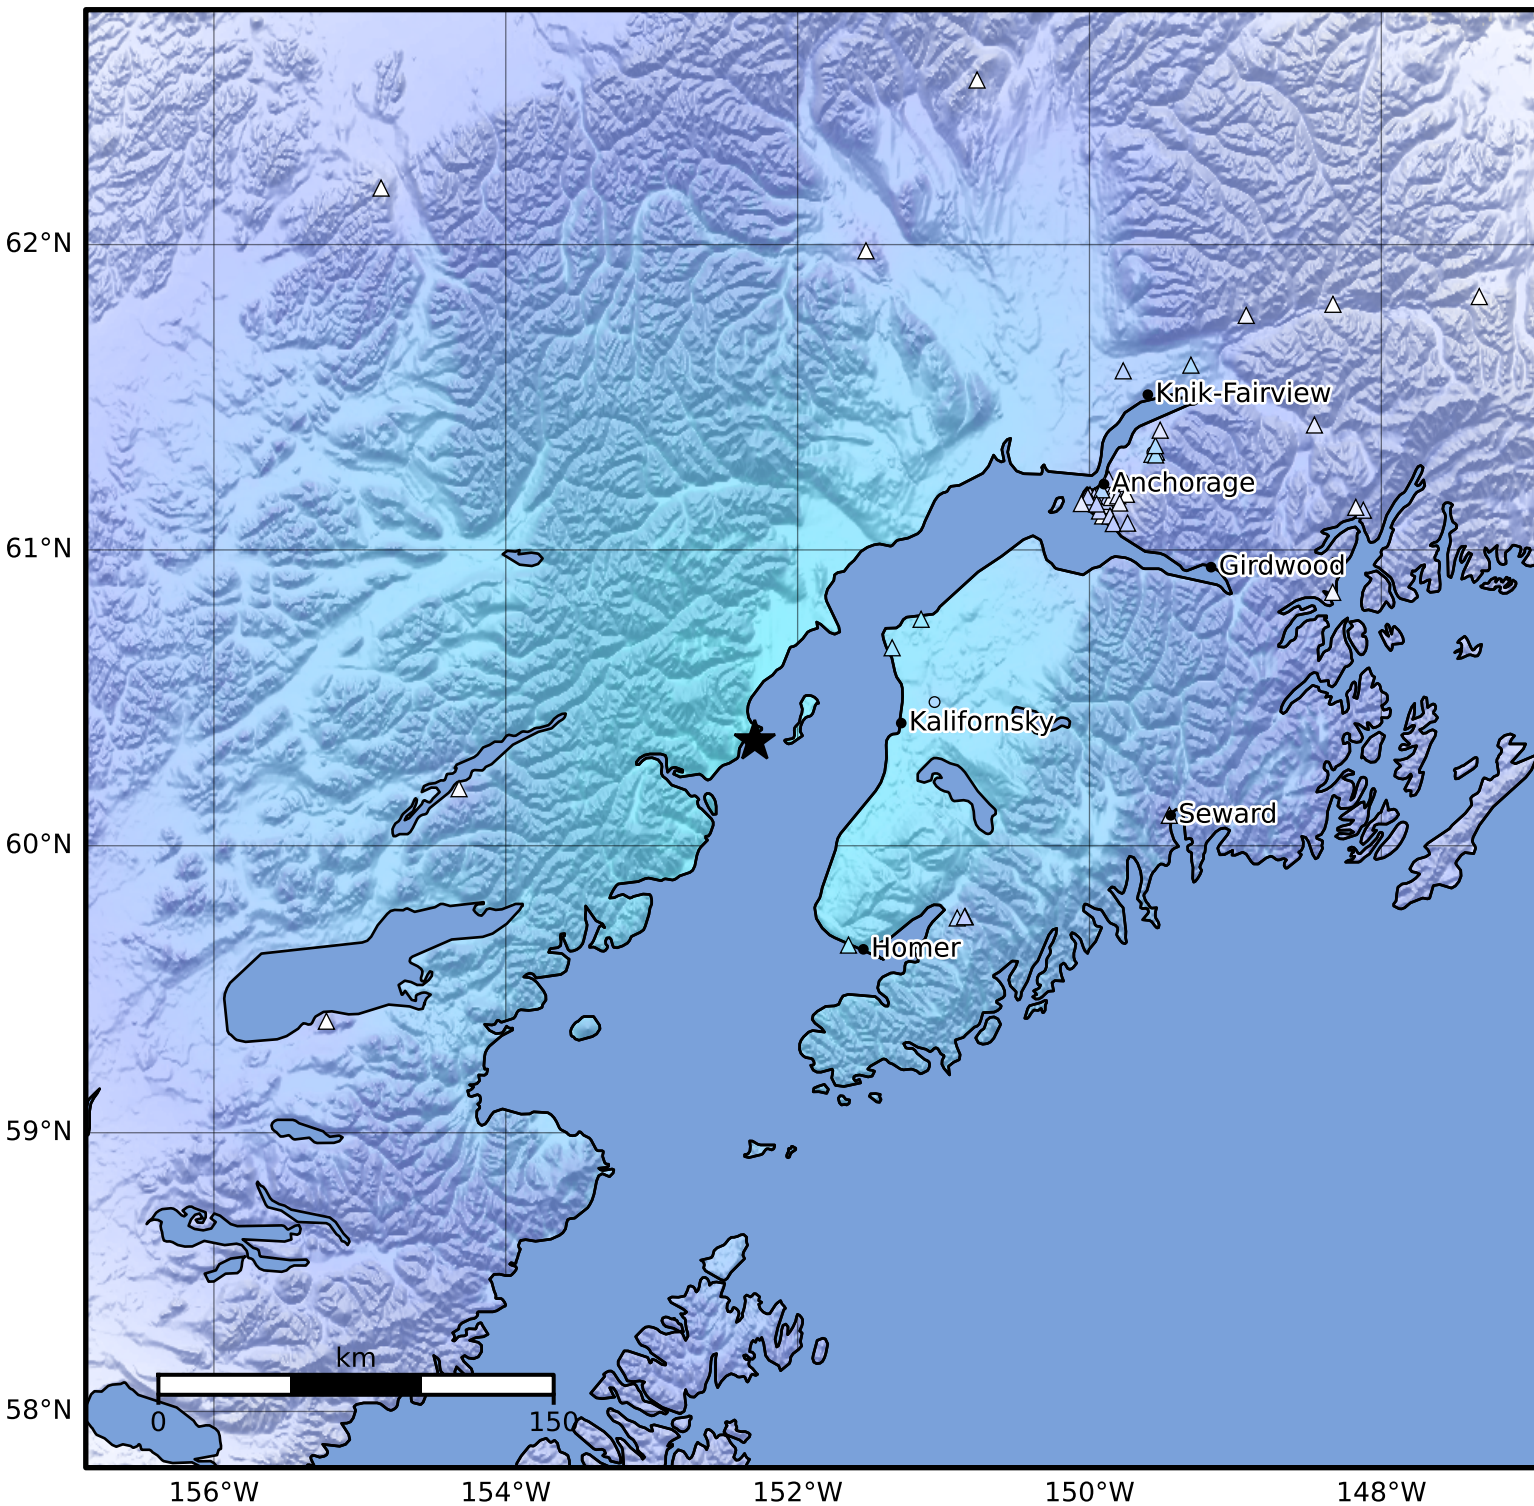

Macroseismic Intensity Map Alaska Earthquake Center
 ShakeMap: 49 km (30 miles) NW of Ninilchik
 Dec 20, 2024 04:03:22 UTC M4.5 N60.36 W152.29 Depth: 84.7km ID:ak024gb66mji

SHAKING	Not felt	Weak	Light	Moderate	Strong	Very strong	Severe	Violent	Extreme
DAMAGE	None	None	None	Very light	Light	Moderate	Moderate/heavy	Heavy	Very heavy
PGA(%g)	<0.0464	0.297	2.76	6.2	11.5	21.5	40.1	74.7	>139
PGV(cm/s)	<0.0215	0.135	1.41	4.65	9.64	20	41.4	85.8	>178
INTENSITY	I	II-III	IV	V	VI	VII	VIII	IX	X+

Scale based on Worden et al. (2012)

Version 2: Processed 2024-12-20T04:22:24Z

△ Seismic Instrument ○ Reported Intensity

★ Epicenter