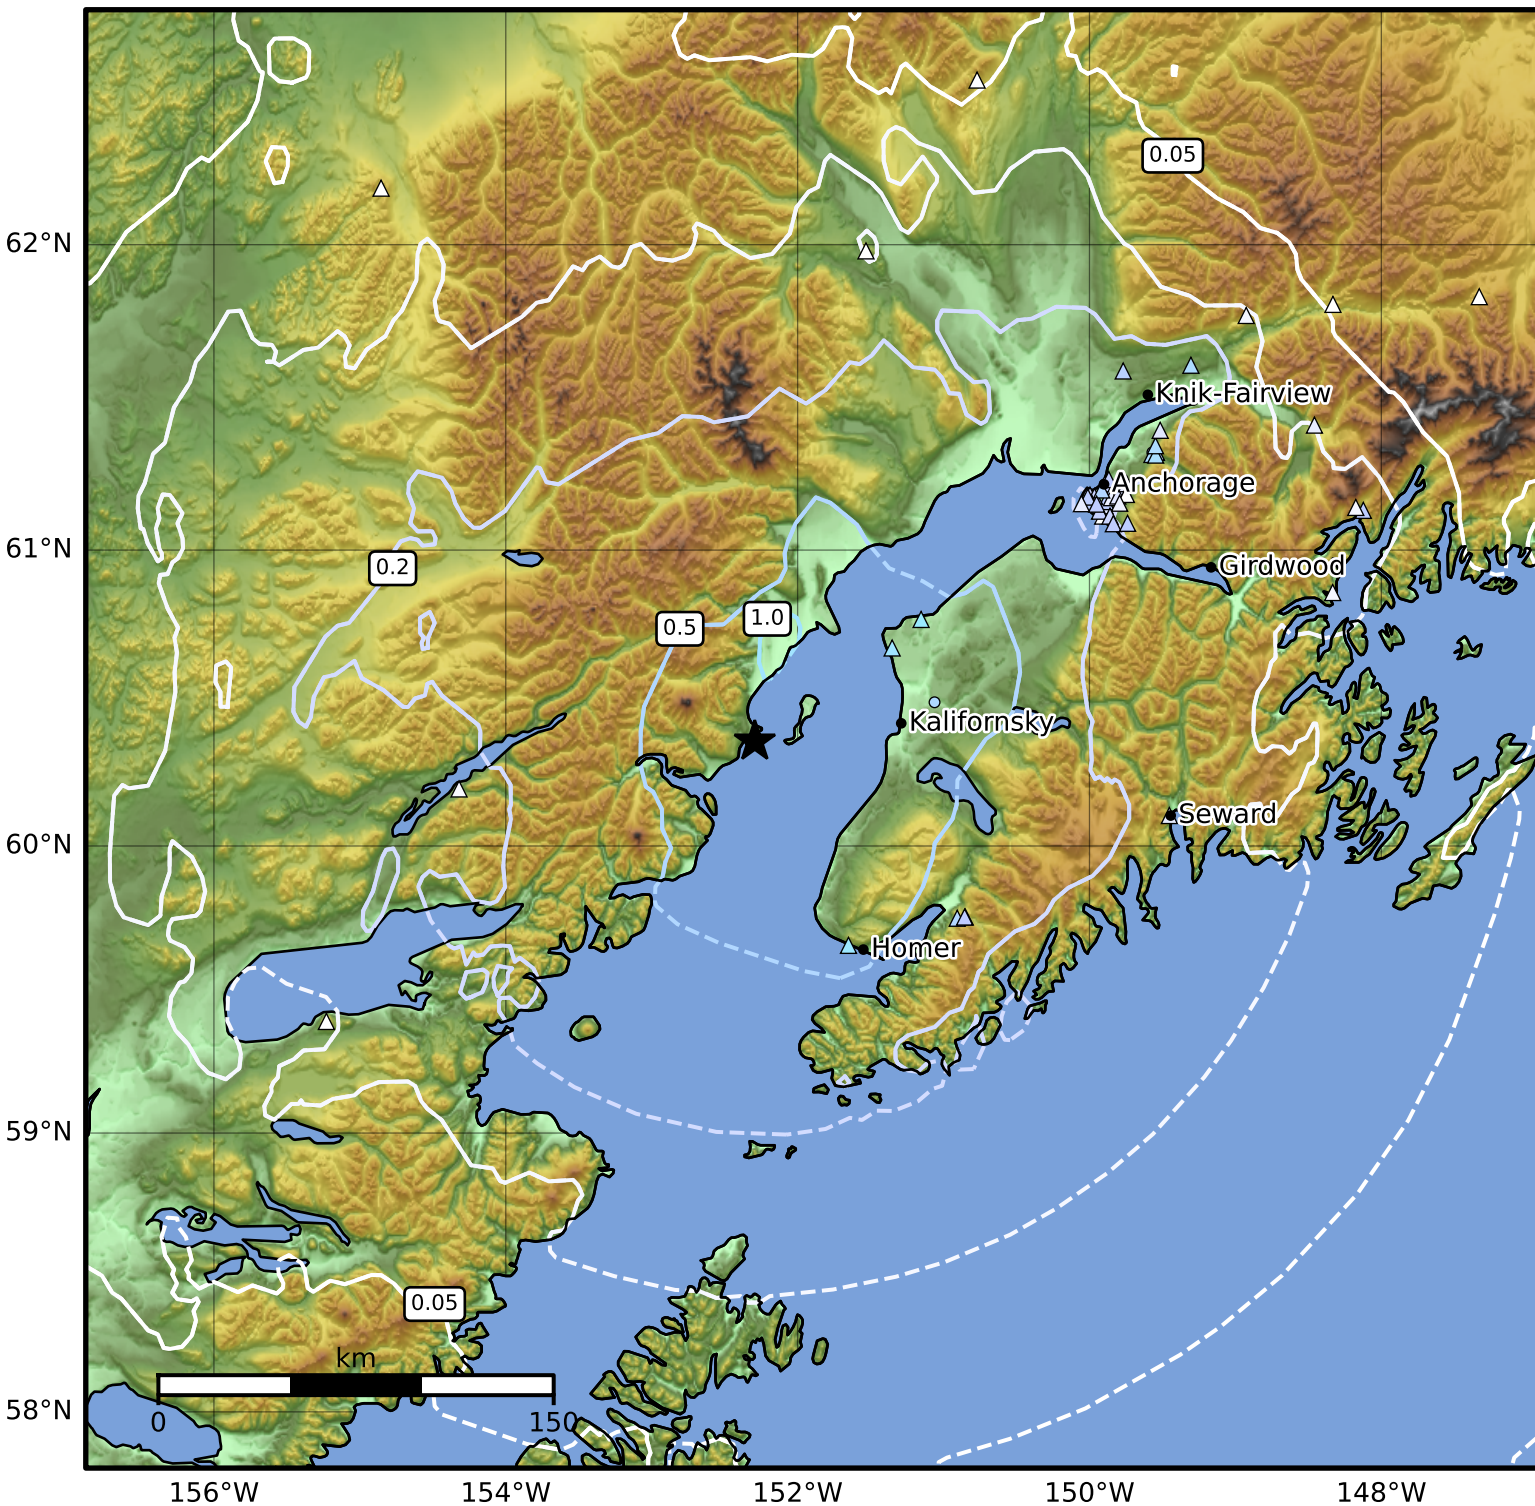

0.3 Second Peak Spectral Acceleration Map Alaska Earthquake Center
 ShakeMap: 49 km (30 miles) NW of Ninilchik
 Dec 20, 2024 04:03:22 UTC M4.5 N60.36 W152.29 Depth: 84.7km ID:ak024gb66mji

SA(0.3) (%g)	0.1	0.2	0.5	1	2	5	10	20	50	100	200
--------------	-----	-----	-----	---	---	---	----	----	----	-----	-----

Scale based on Worden et al. (2012)

Version 2: Processed 2024-12-20T04:22:24Z

△ Seismic Instrument ○ Reported Intensity

★ Epicenter