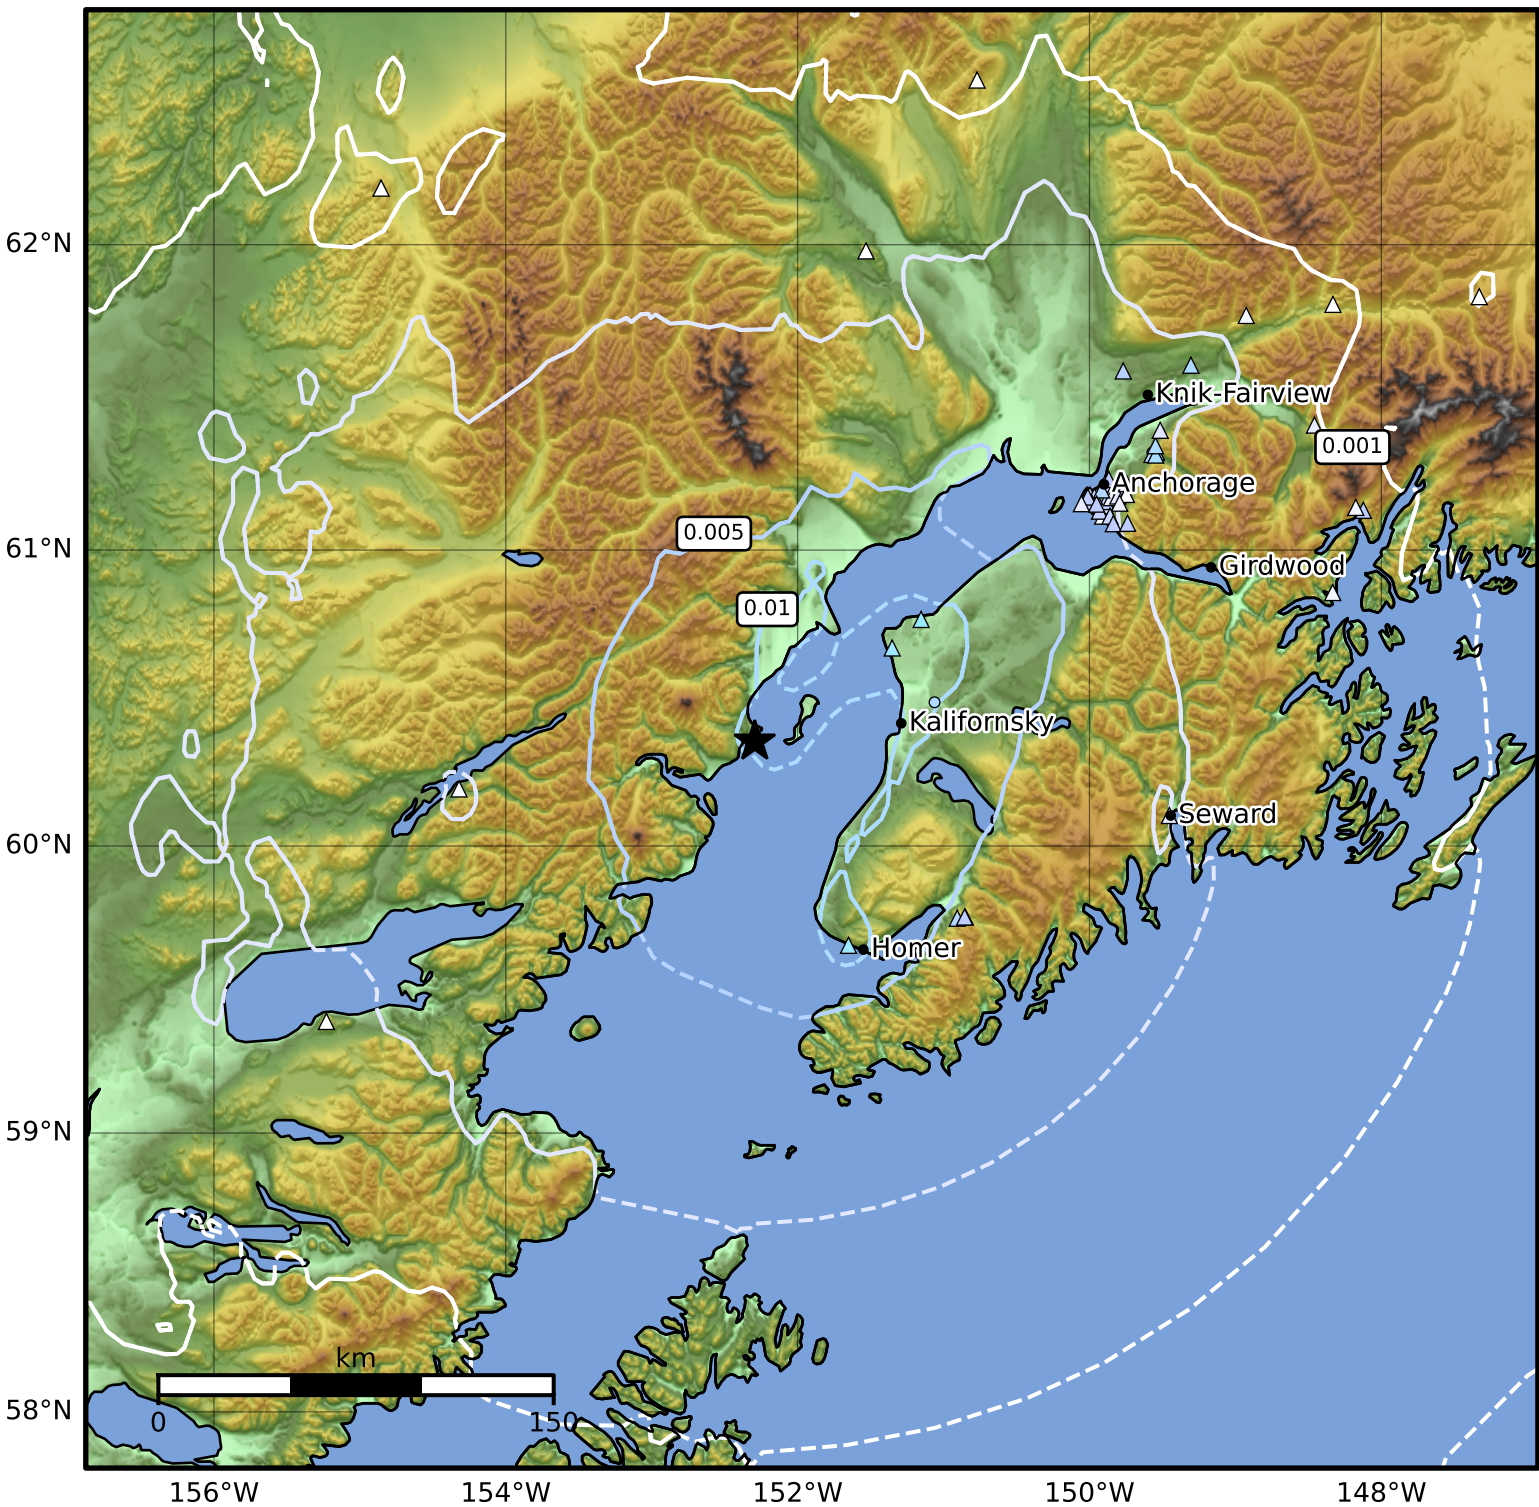

3.0 Second Peak Spectral Acceleration Map Alaska Earthquake Center
 ShakeMap: 49 km (30 miles) NW of Ninilchik
 Dec 20, 2024 04:03:22 UTC M4.5 N60.36 W152.29 Depth: 84.7km ID:ak024gb66mji

Scale based on Worden et al. (2012)

Version 2: Processed 2024-12-20T04:22:24Z

△ Seismic Instrument ○ Reported Intensity

★ Epicenter