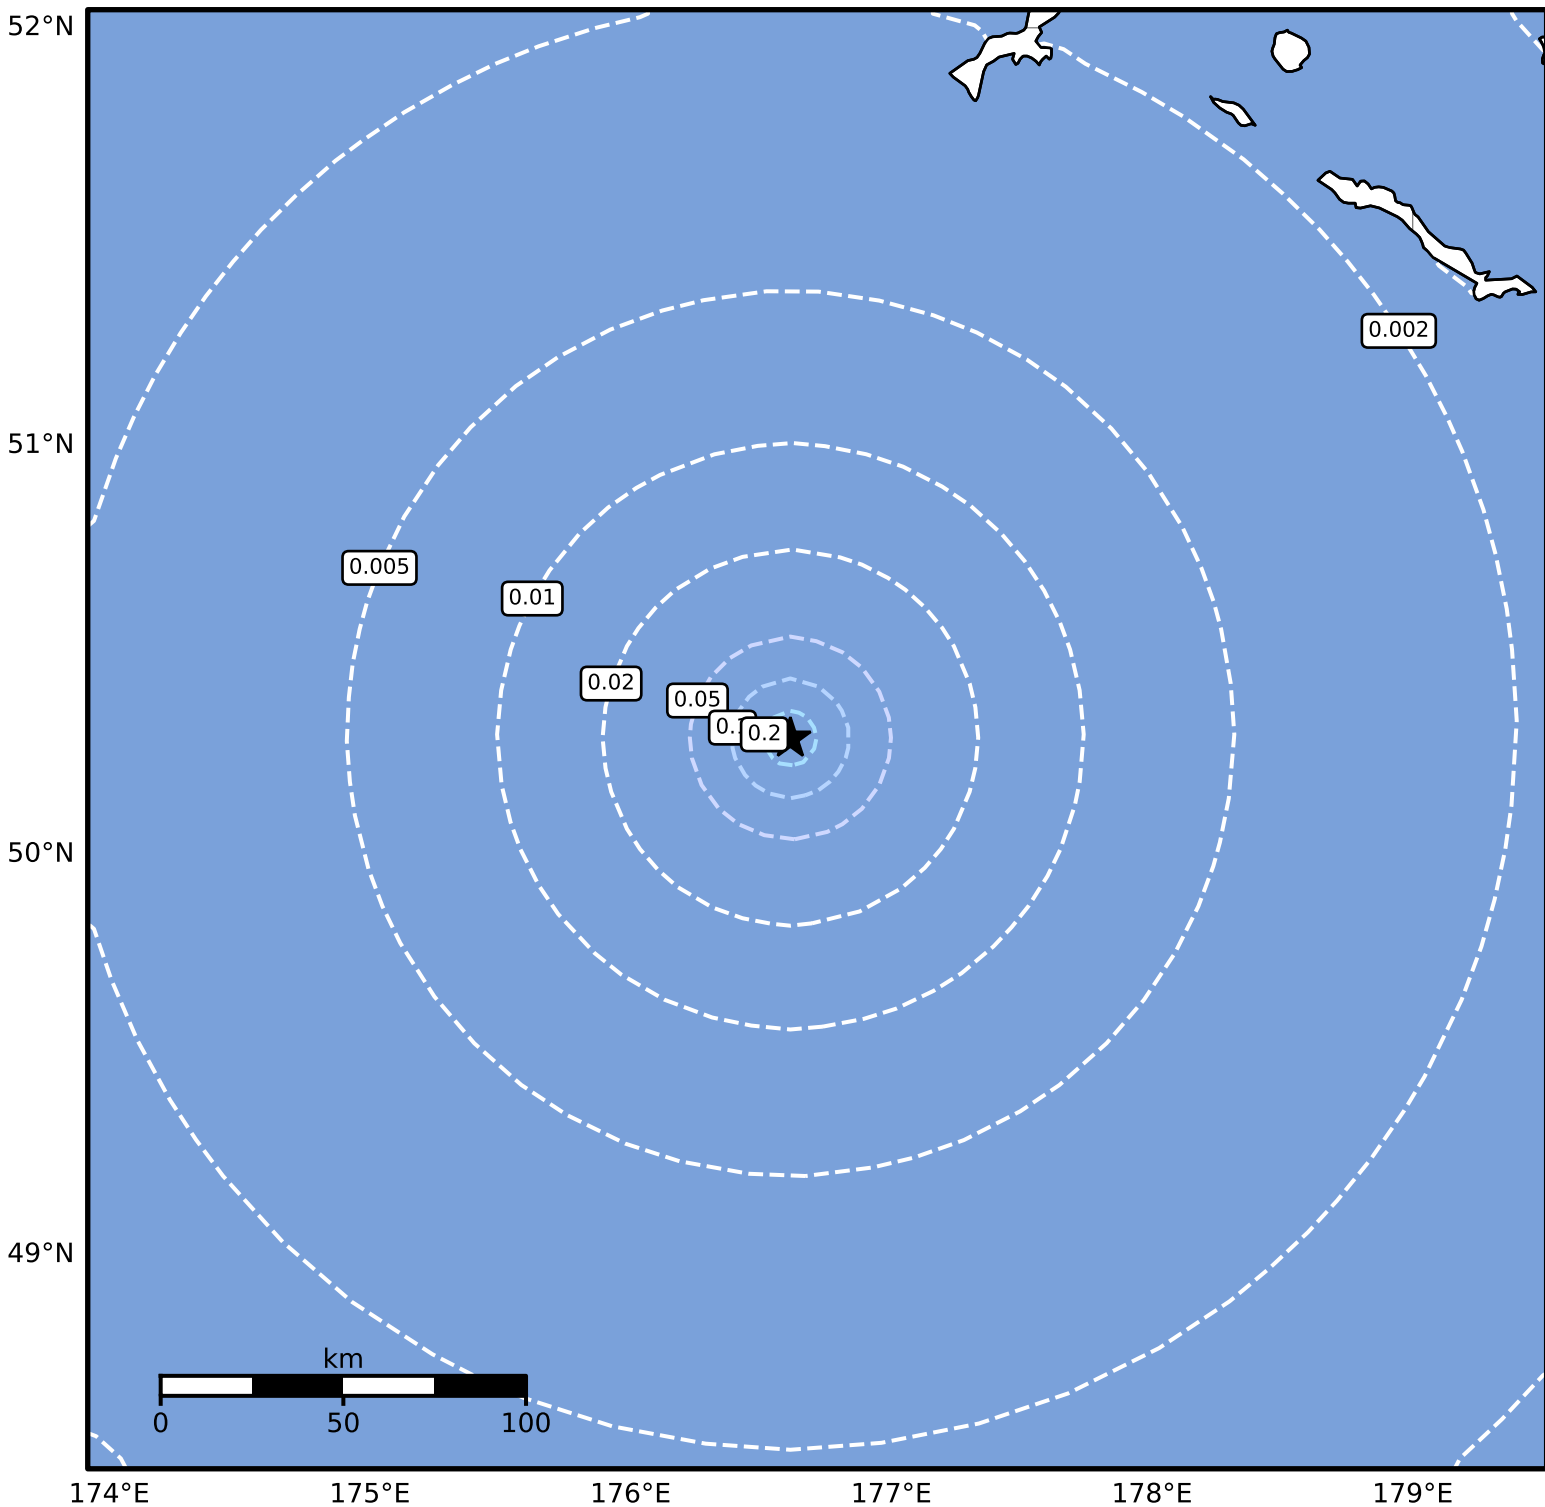

Peak Ground Velocity Map Alaska Earthquake Center  
ShakeMap: 217 km (135 miles) SW of Amchitka  
Dec 22, 2024 01:43:42 UTC M3.6 N50.29 E176.61 Depth: 10.1km ID:ak024gefnp6

PGV (cm/s)	0.1	0.2	0.5	1	2	5	10	20	50	100	200
Color	Light Blue	Light Cyan	Light Green	Light Green	Light Green	Light Green	Yellow	Orange	Red-Orange	Red	Dark Red

Scale based on Worden et al. (2012)

Version 1: Processed 2024-12-22T03:09:22Z

△ Seismic Instrument ○ Reported Intensity

★ Epicenter