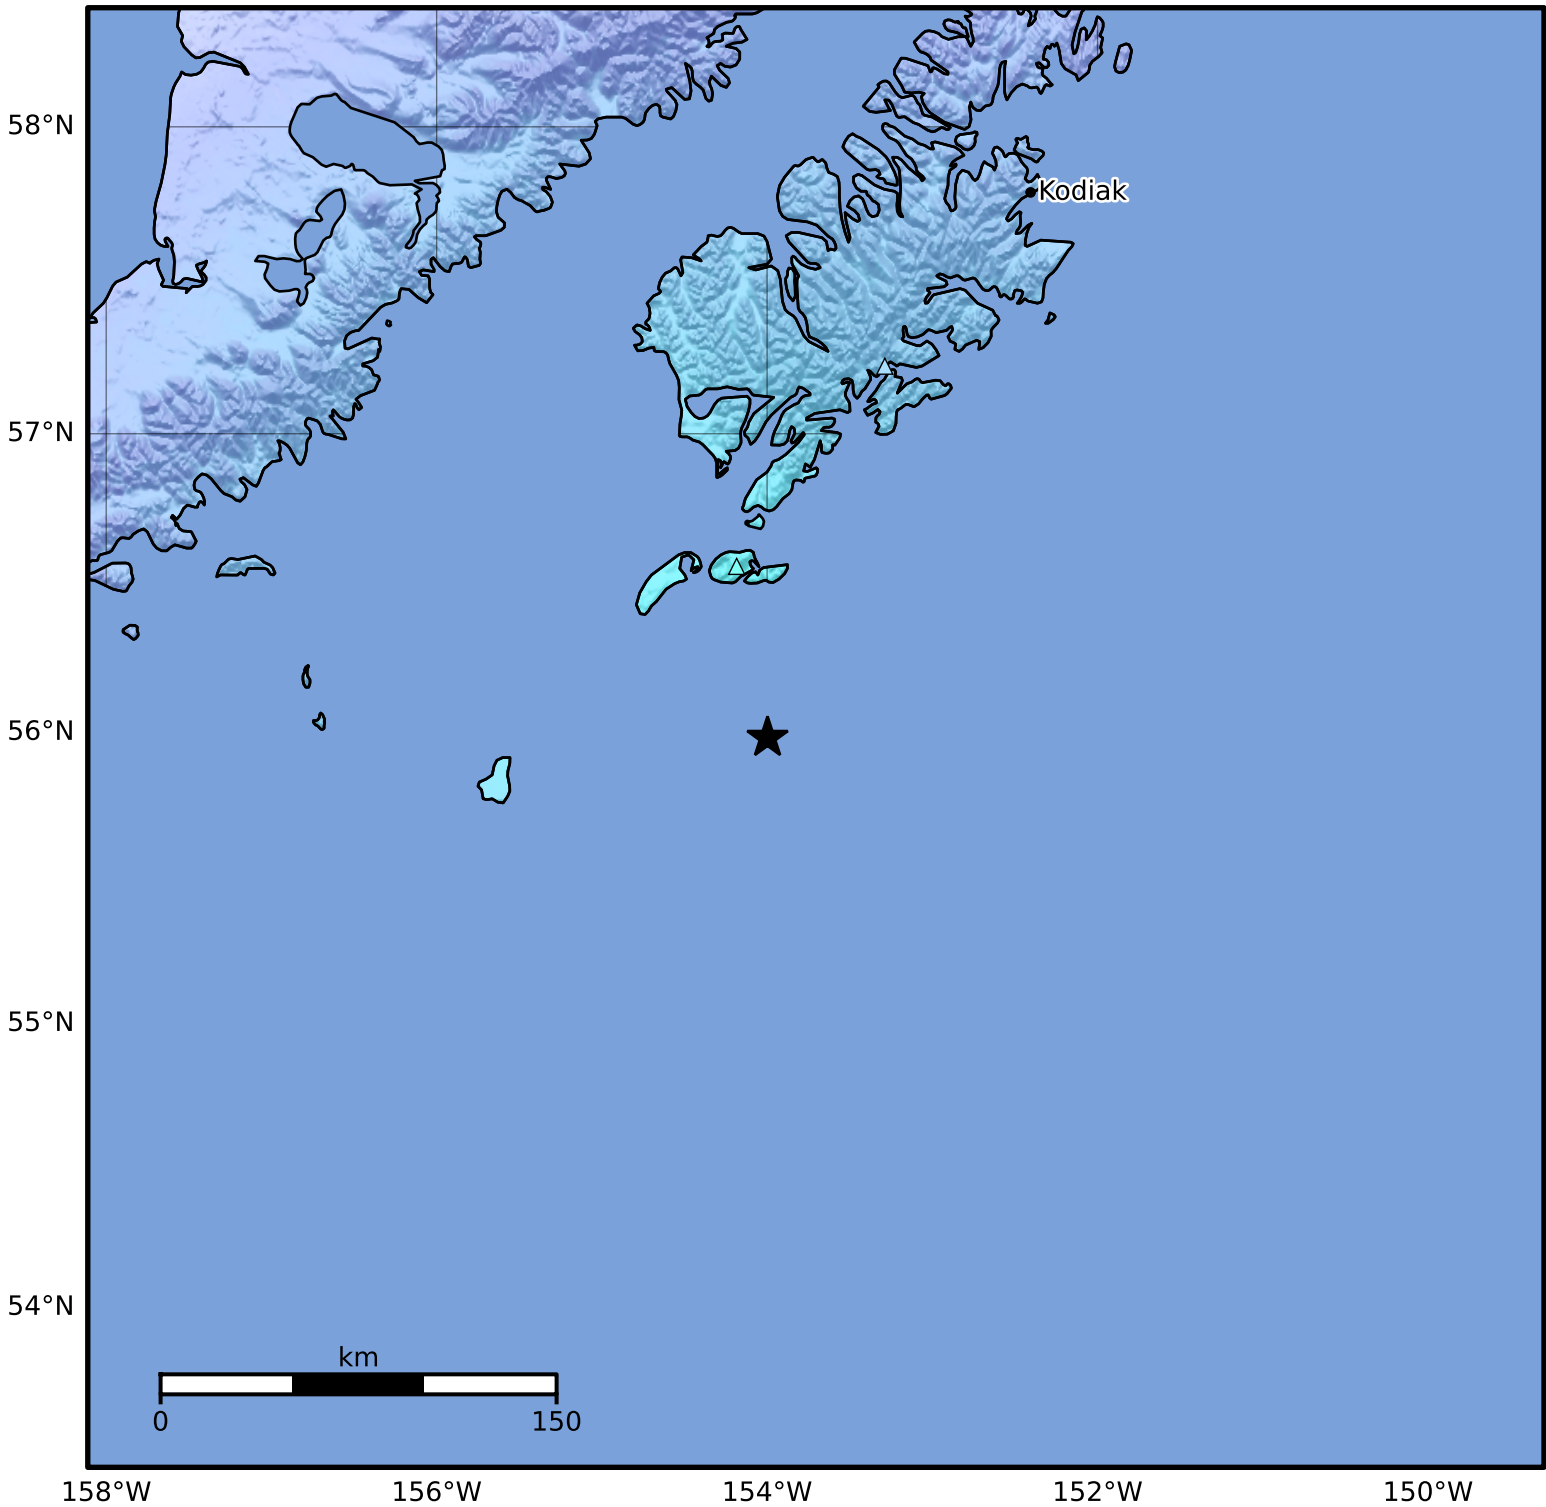

Macroseismic Intensity Map Alaska Earthquake Center
 ShakeMap: 107 km (66 miles) S of Akhiok
 Dec 22, 2024 03:56:04 UTC M5.6 N55.98 W154.00 Depth: 9.2km ID:ak024gez77l

SHAKING	Not felt	Weak	Light	Moderate	Strong	Very strong	Severe	Violent	Extreme
DAMAGE	None	None	None	Very light	Light	Moderate	Moderate/heavy	Heavy	Very heavy
PGA(%g)	<0.0464	0.297	2.76	6.2	11.5	21.5	40.1	74.7	>139
PGV(cm/s)	<0.0215	0.135	1.41	4.65	9.64	20	41.4	85.8	>178
INTENSITY	I	II-III	IV	V	VI	VII	VIII	IX	X+

Scale based on Worden et al. (2012)

Version 4: Processed 2024-12-22T04:27:22Z

△ Seismic Instrument ○ Reported Intensity

★ Epicenter