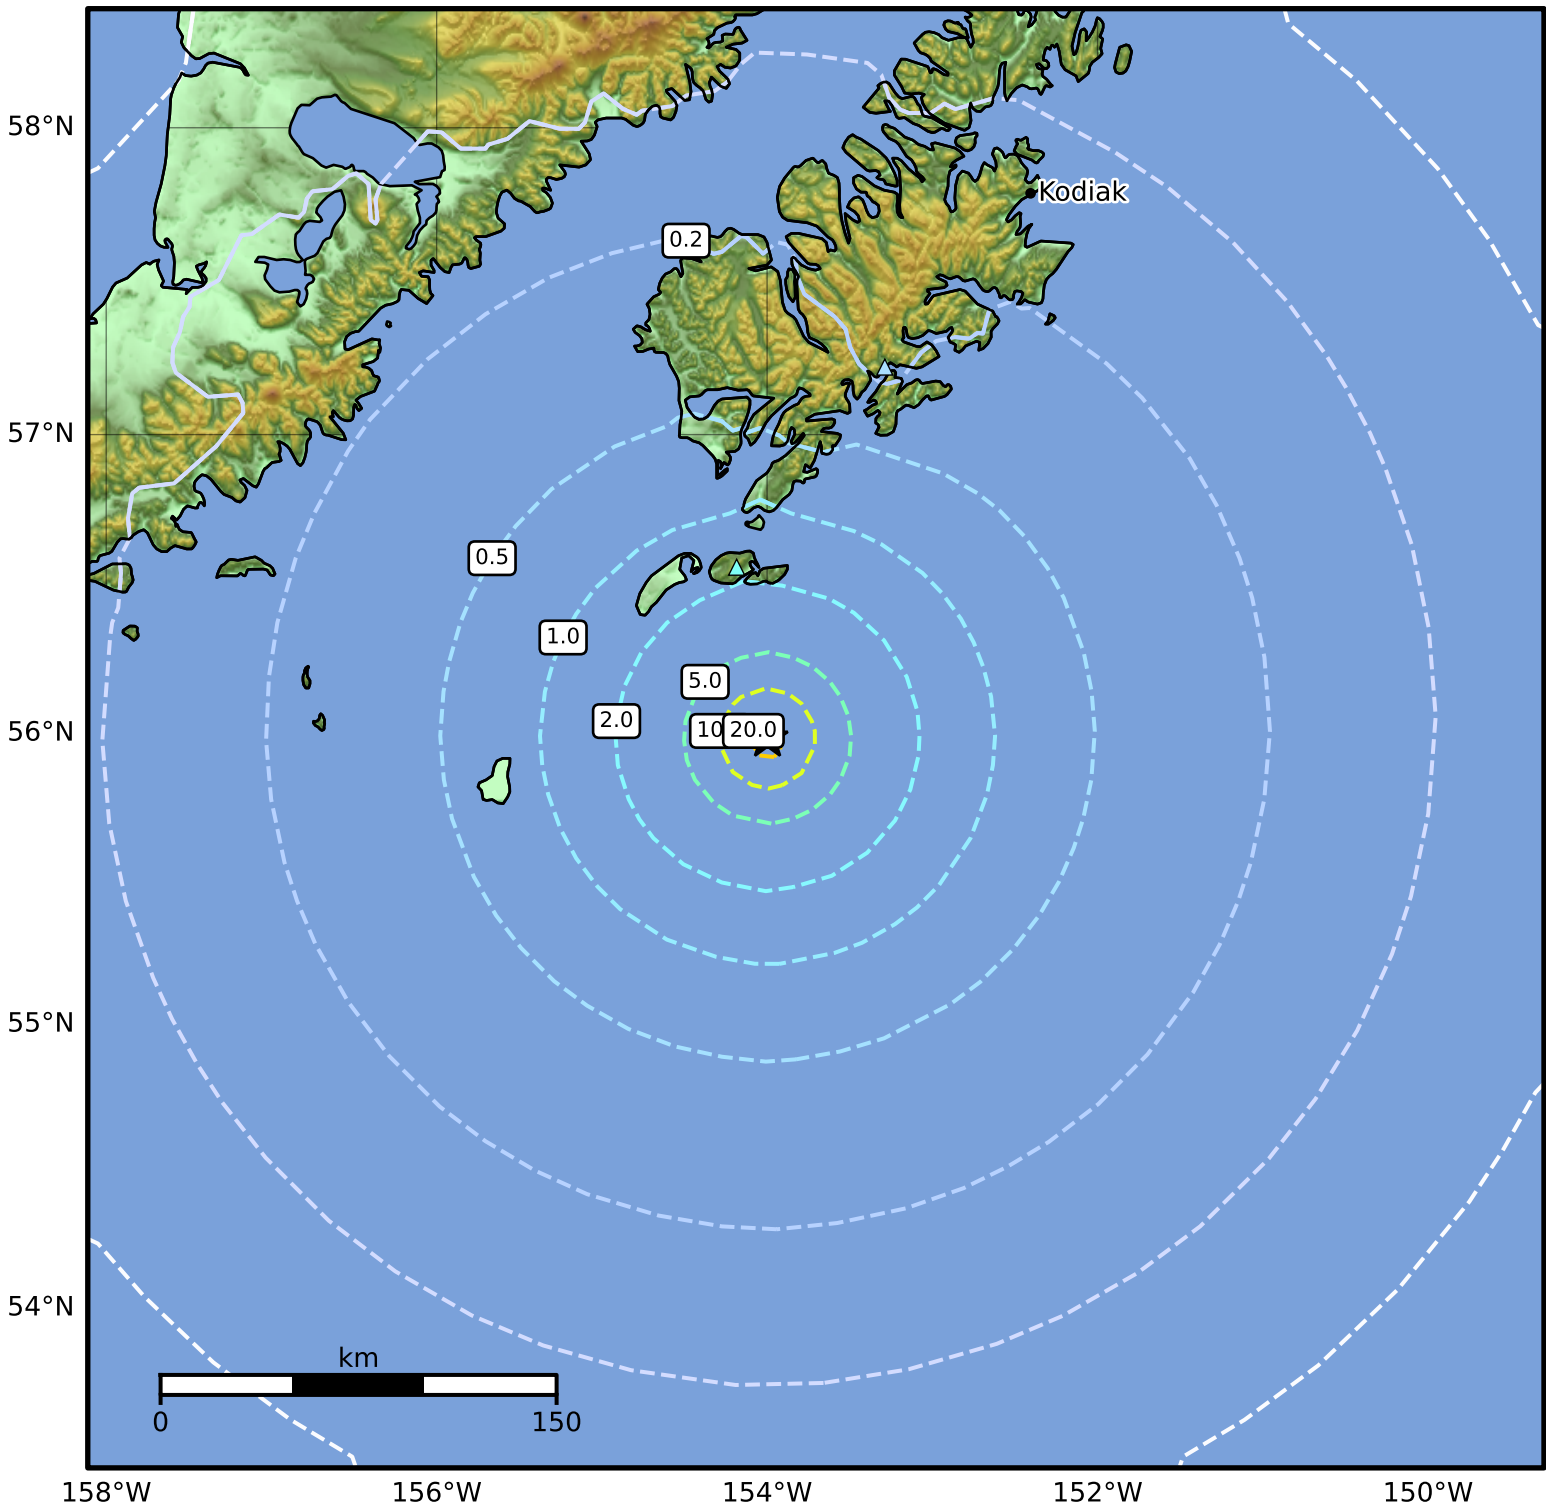

Peak Ground Acceleration Map Alaska Earthquake Center
ShakeMap: 107 km (66 miles) S of Akhiok
Dec 22, 2024 03:56:04 UTC M5.6 N55.98 W154.00 Depth: 9.2km ID:ak024gez771

PGA (%g)	0.1	0.2	0.5	1	2	5	10	20	50	100	200
----------	-----	-----	-----	---	---	---	----	----	----	-----	-----

Scale based on Worden et al. (2012)

Version 4: Processed 2024-12-22T04:27:22Z

△ Seismic Instrument ○ Reported Intensity

★ Epicenter