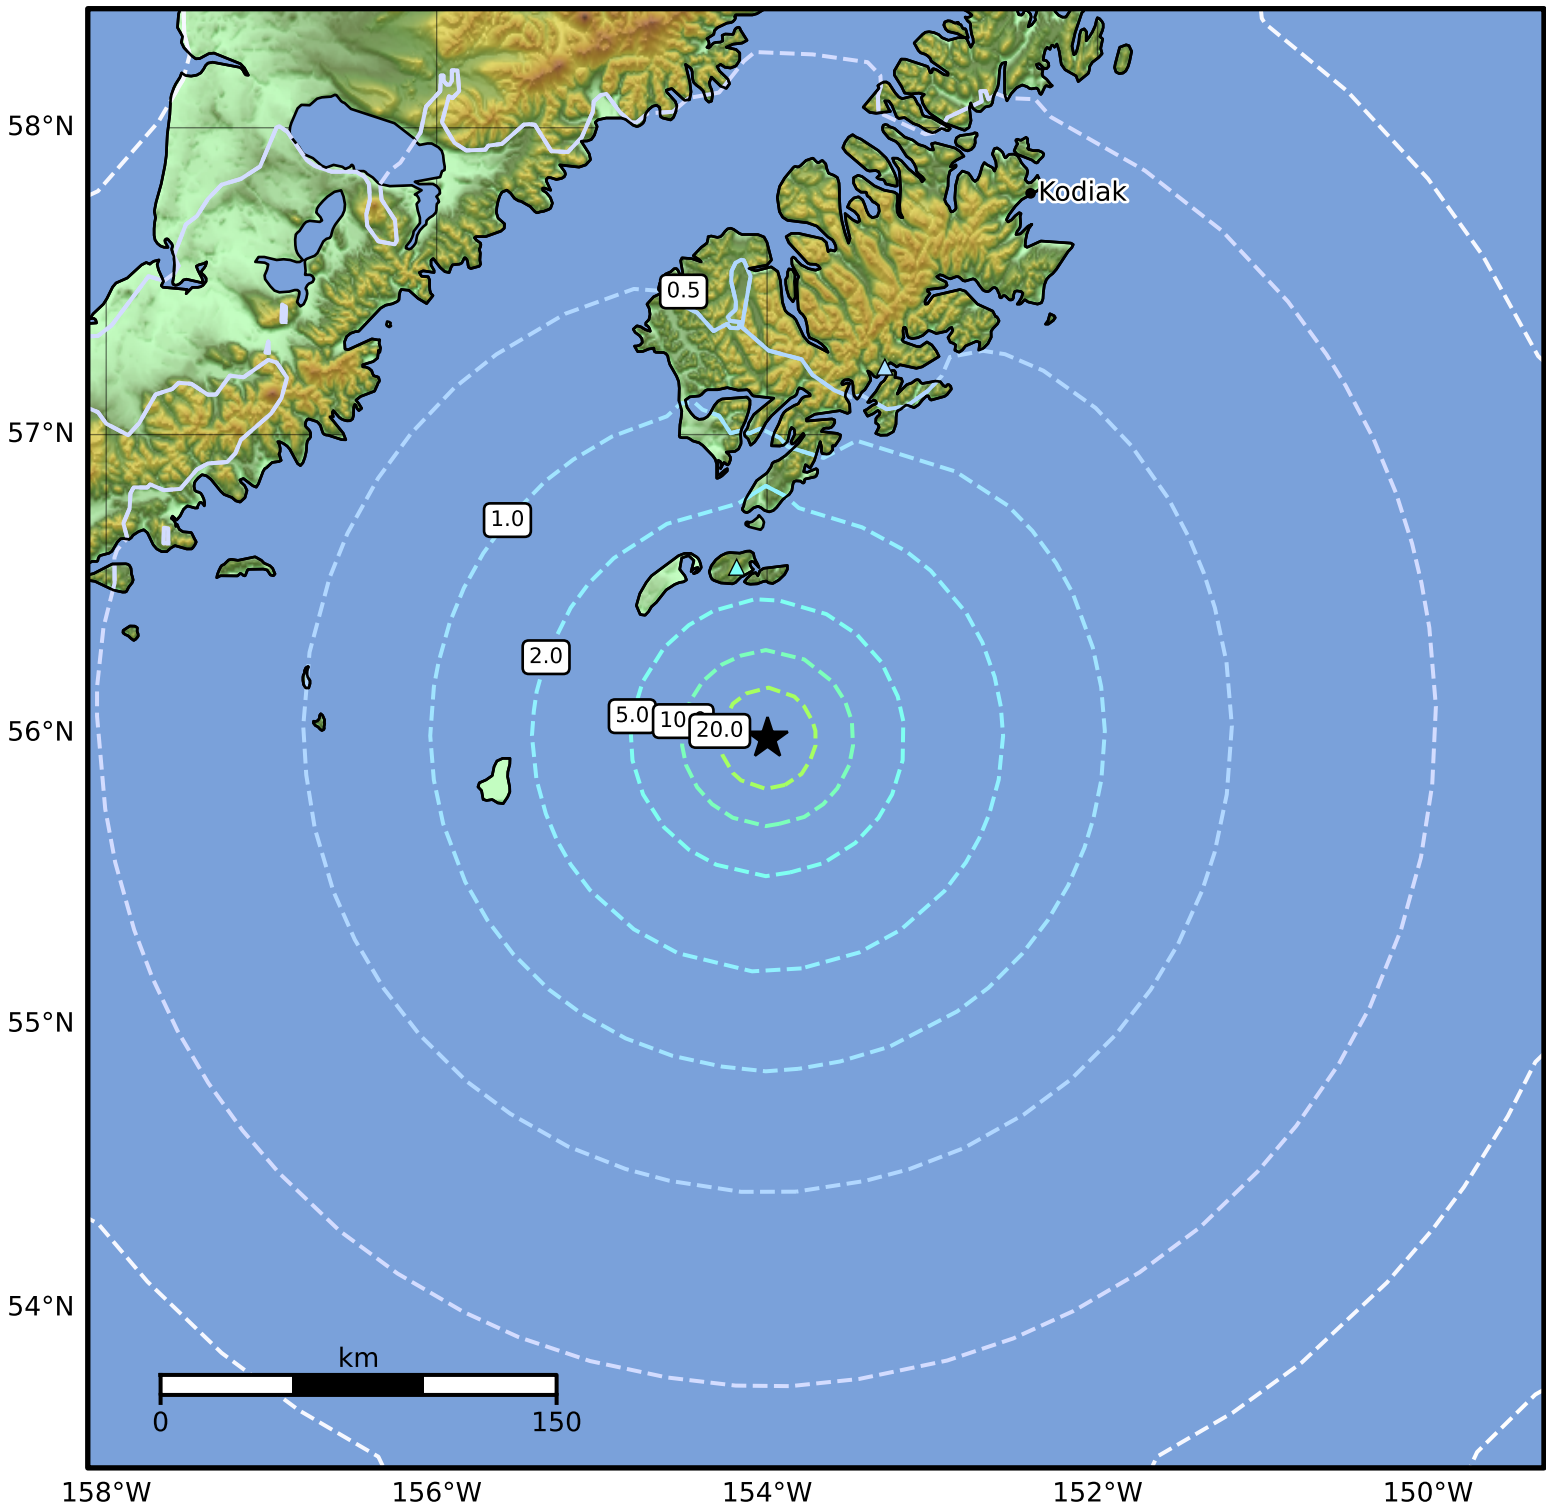

0.3 Second Peak Spectral Acceleration Map Alaska Earthquake Center  
ShakeMap: 107 km (66 miles) S of Akhiok  
Dec 22, 2024 03:56:04 UTC M5.6 N55.98 W154.00 Depth: 9.2km ID:ak024gez771

SA(0.3) (%g)	0.1	0.2	0.5	1	2	5	10	20	50	100	200
--------------	-----	-----	-----	---	---	---	----	----	----	-----	-----

Scale based on Worden et al. (2012)

Version 4: Processed 2024-12-22T04:27:22Z

△ Seismic Instrument ○ Reported Intensity

★ Epicenter