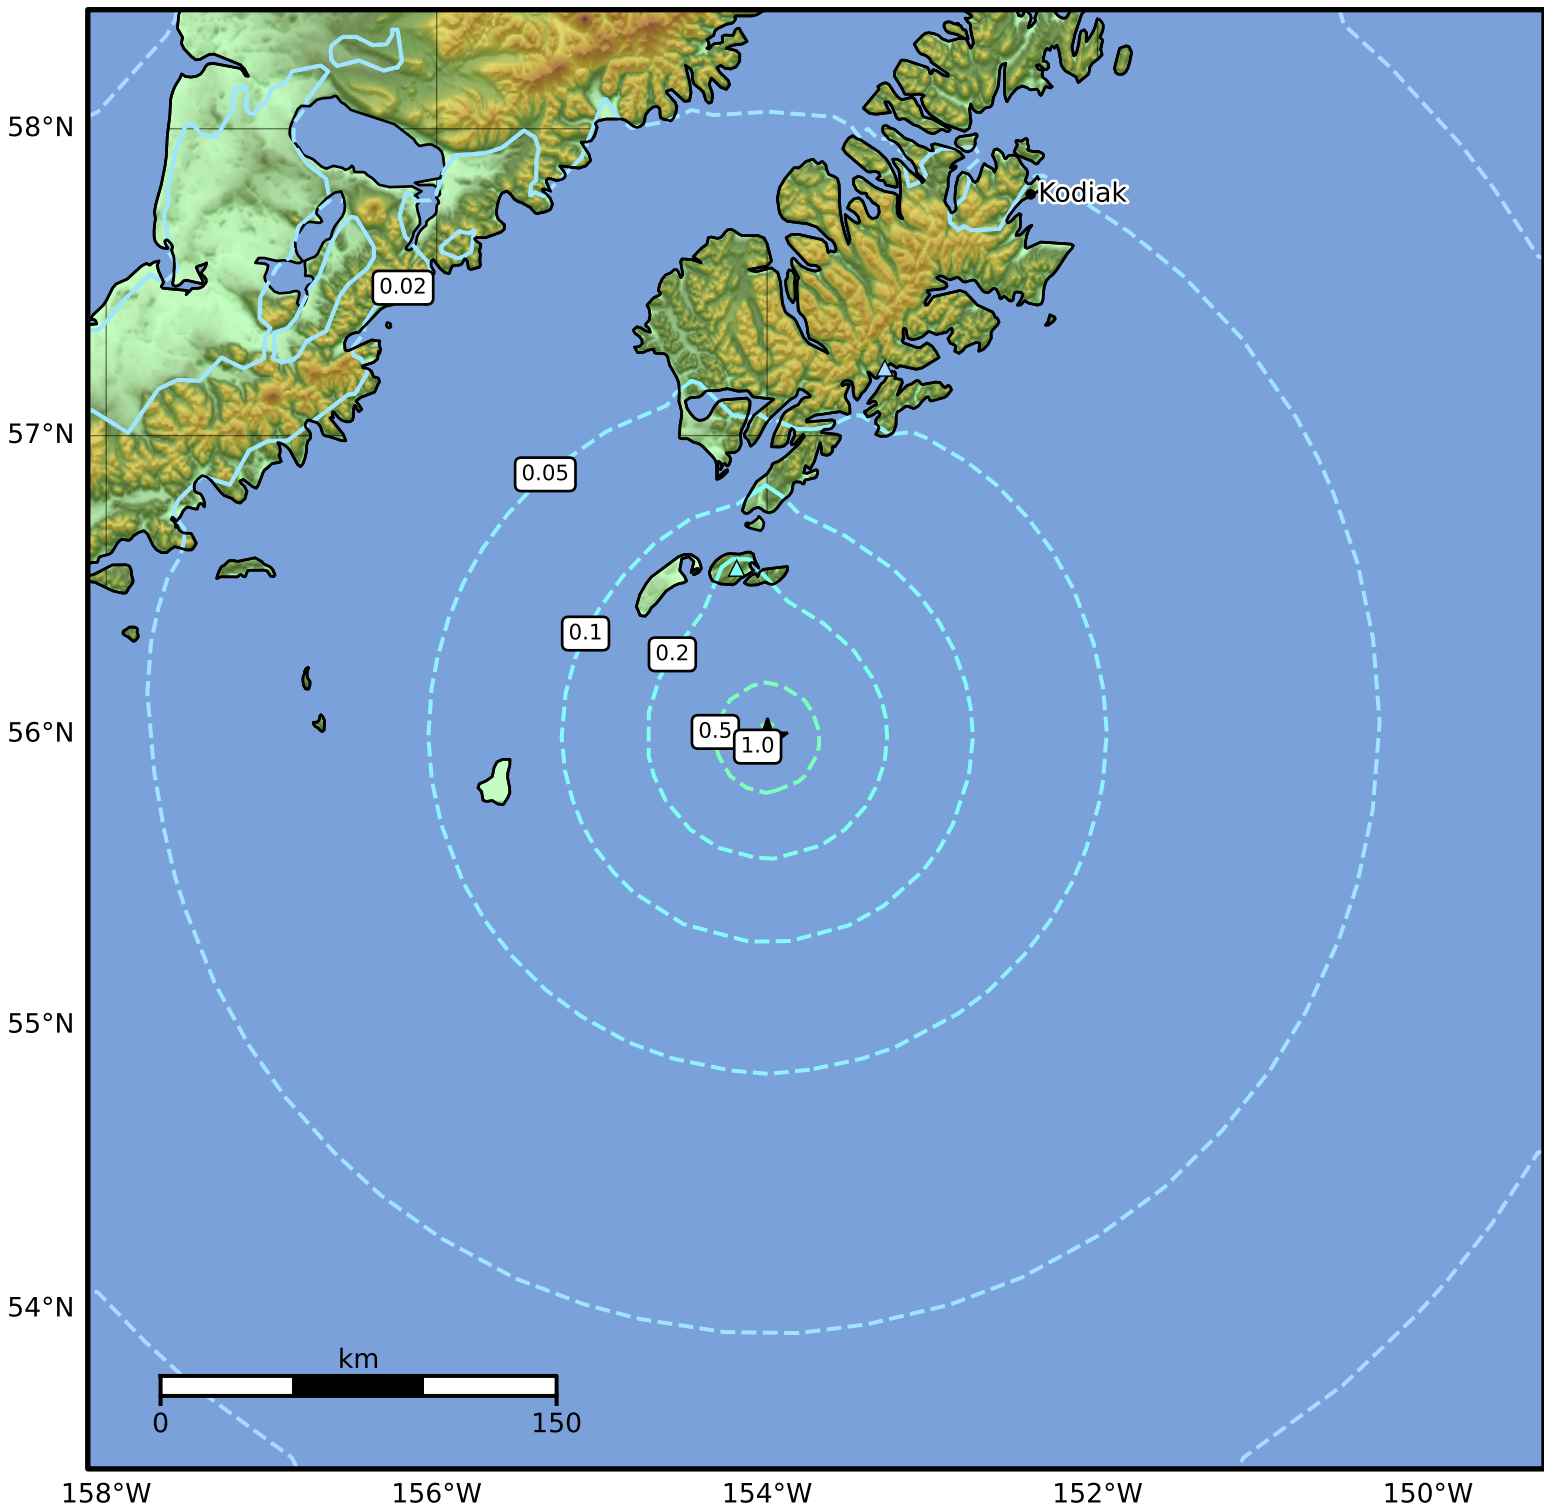

3.0 Second Peak Spectral Acceleration Map Alaska Earthquake Center
ShakeMap: 107 km (66 miles) S of Kodiak
Dec 22, 2024 03:56:04 UTC M5.6 N55.98 W154.00 Depth: 9.2km ID:ak024gez771

SA(3.0) (%g)	0.1	0.2	0.5	1	2	5	10	20	50
--------------	-----	-----	-----	---	---	---	----	----	----

Scale based on Worden et al. (2012)

Version 4: Processed 2024-12-22T04:27:22Z

△ Seismic Instrument ○ Reported Intensity

★ Epicenter