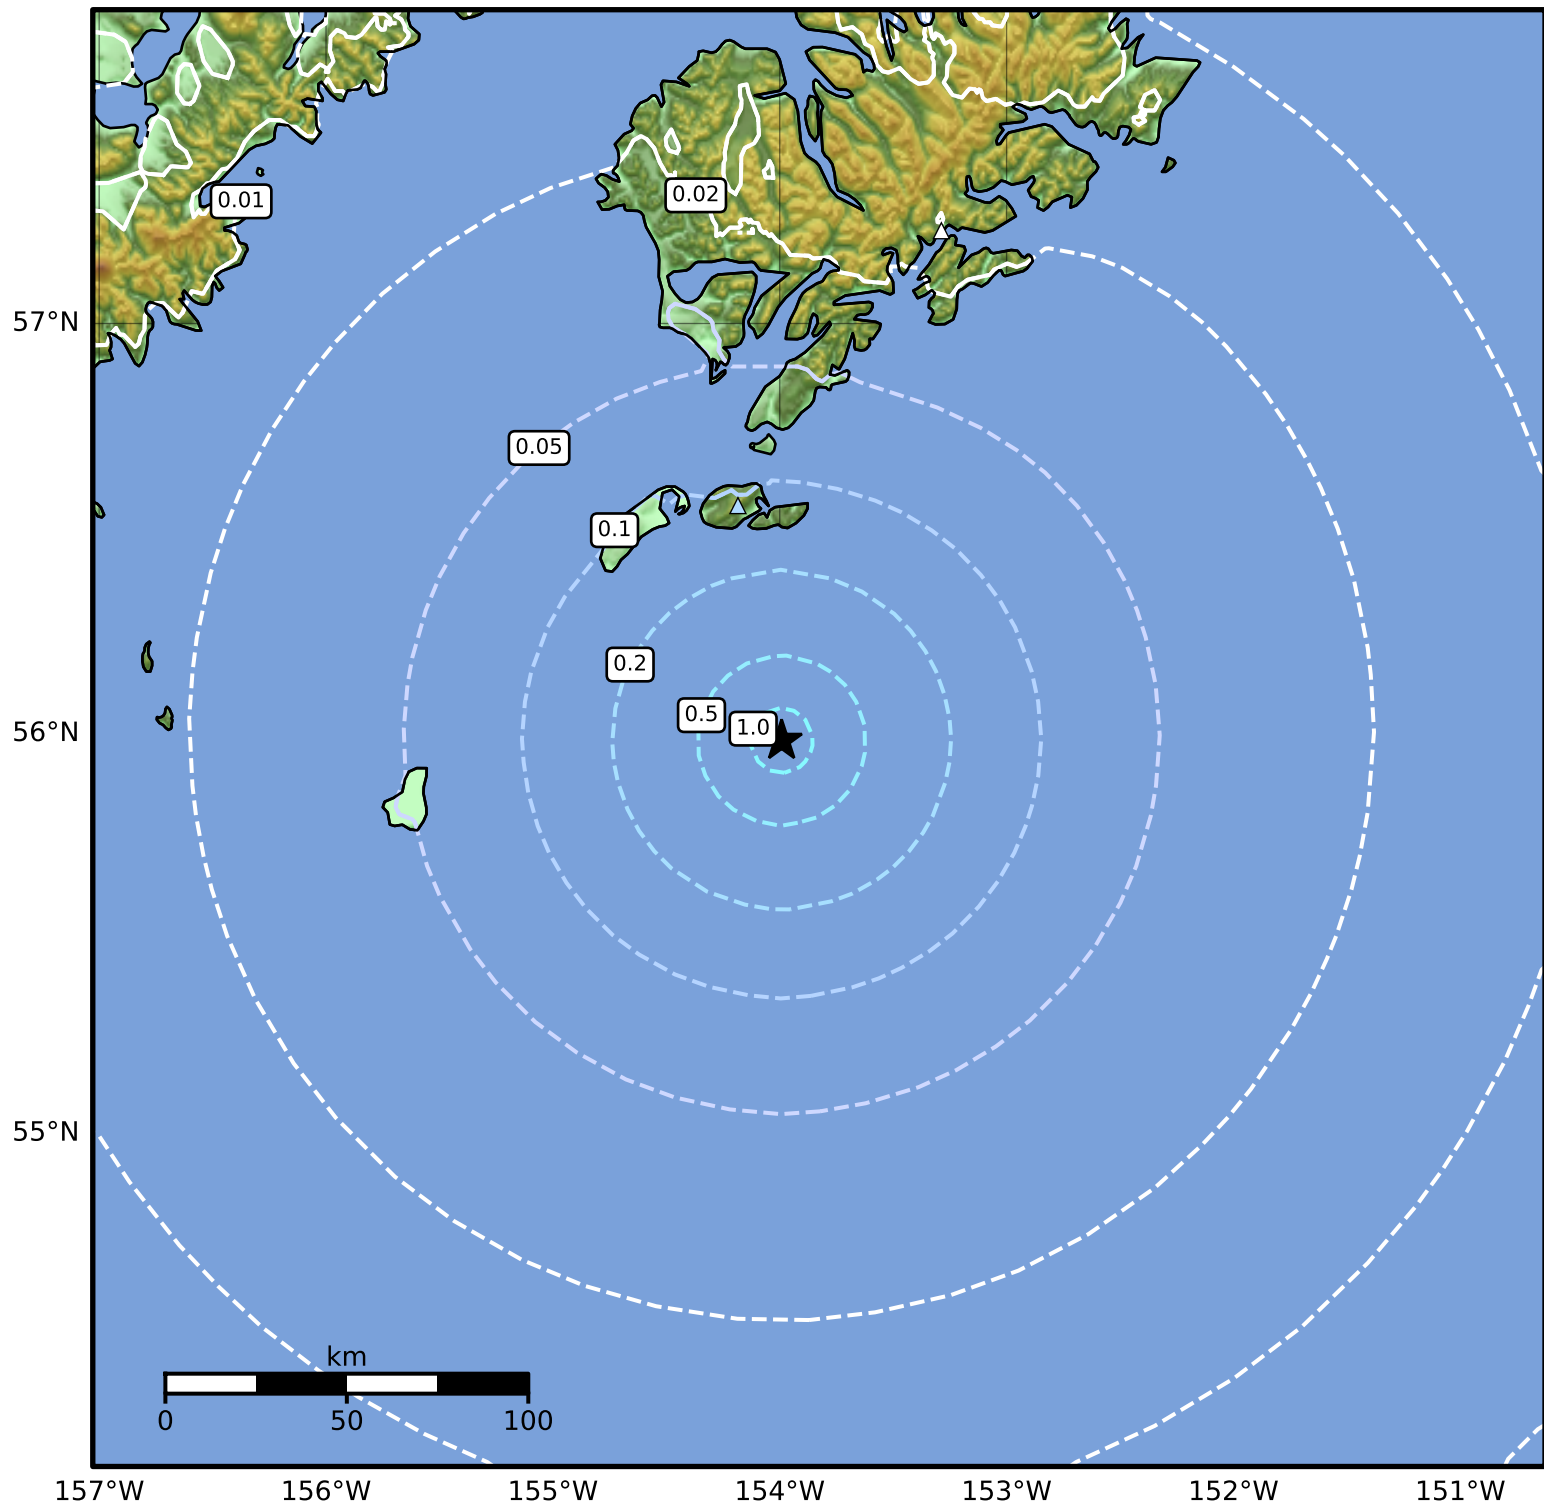

Peak Ground Velocity Map Alaska Earthquake Center
ShakeMap: 107 km (66 miles) S of Akhiok
Dec 22, 2024 04:08:53 UTC M4.6 N55.98 W153.99 Depth: 17.3km ID:ak024gehalss

PGV (cm/s)	0.1	0.2	0.5	1	2	5	10	20	50	100	200
------------	-----	-----	-----	---	---	---	----	----	----	-----	-----

Scale based on Worden et al. (2012)

Version 2: Processed 2024-12-22T04:33:05Z

△ Seismic Instrument ○ Reported Intensity

★ Epicenter