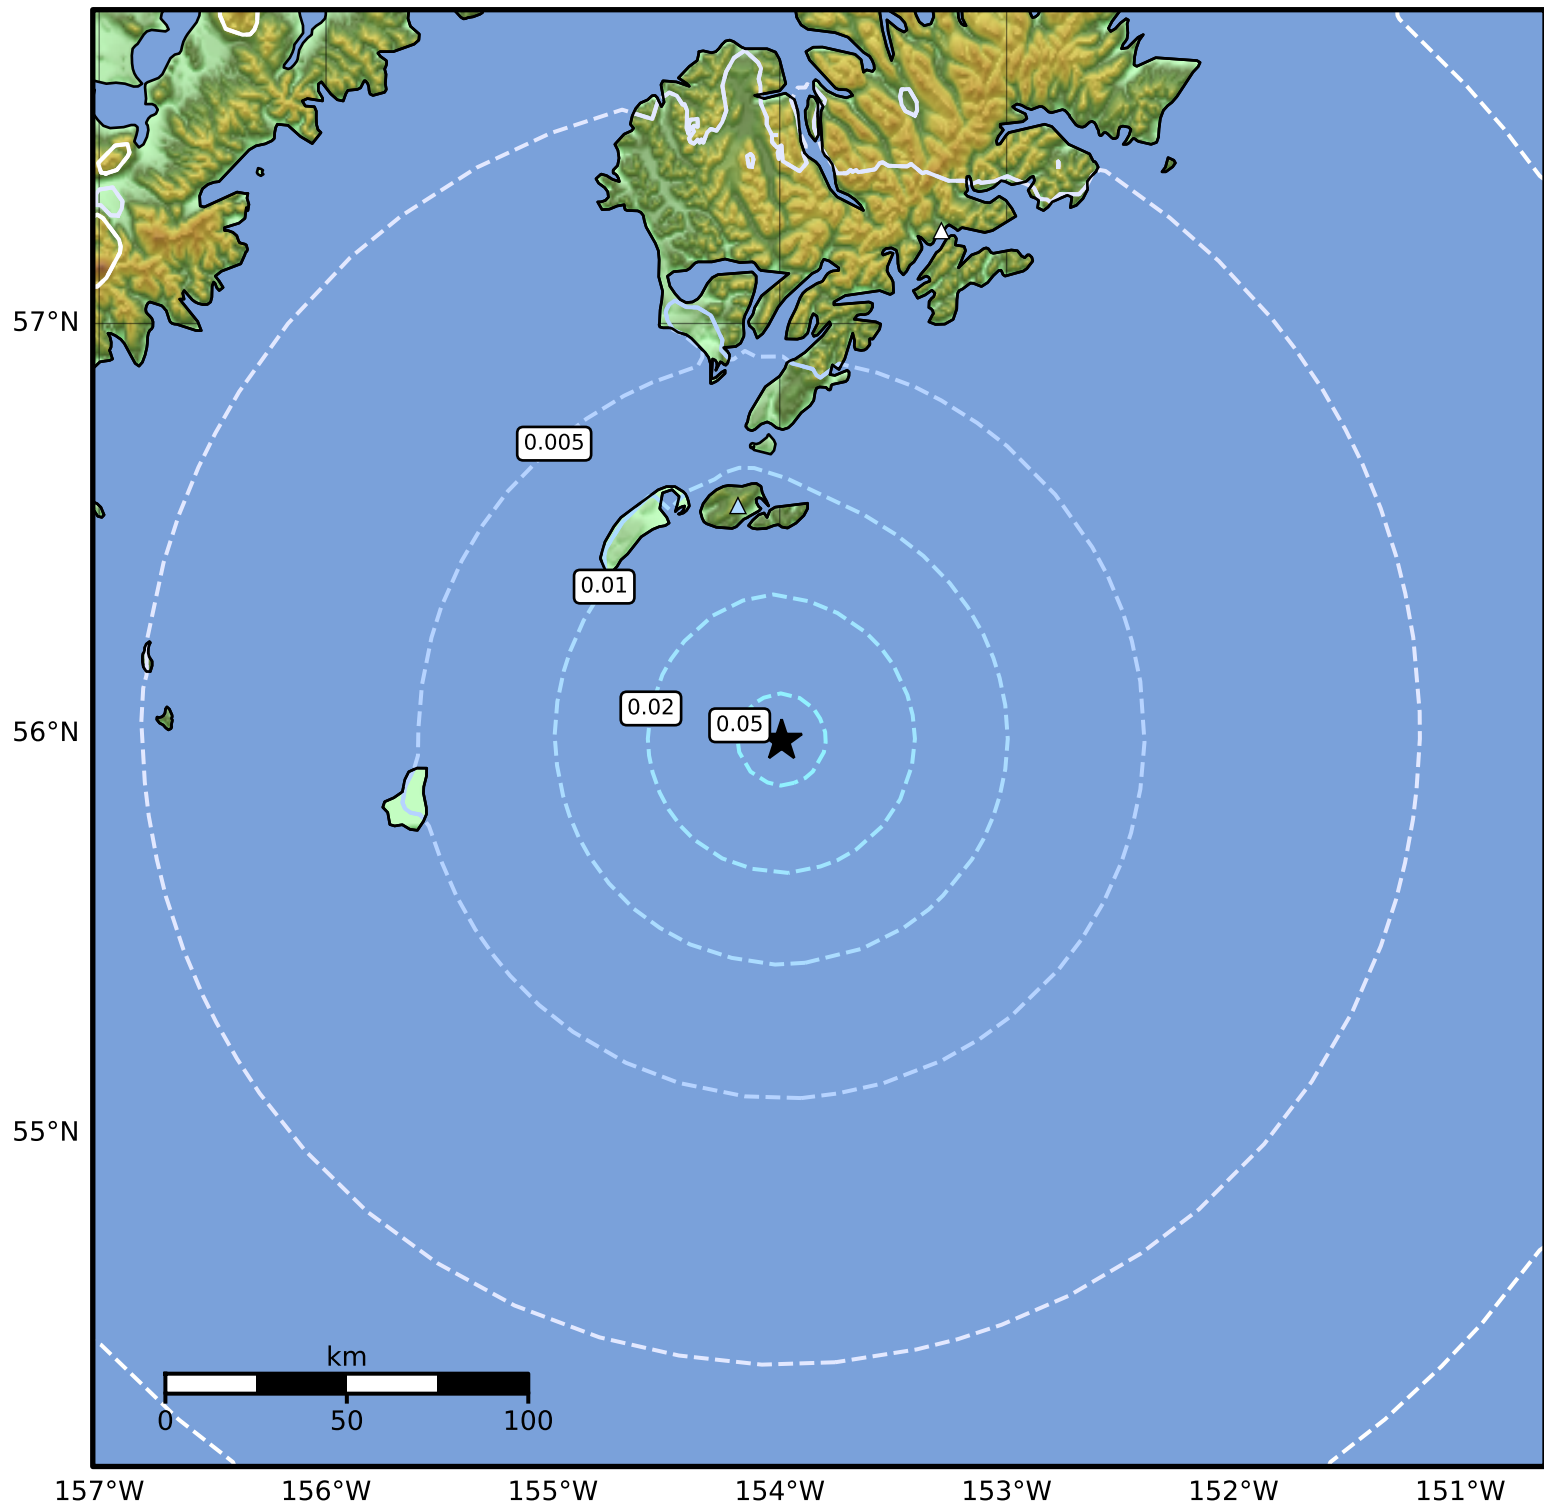

3.0 Second Peak Spectral Acceleration Map Alaska Earthquake Center
ShakeMap: 107 km (66 miles) S of Akhiok
Dec 22, 2024 04:08:53 UTC M4.6 N55.98 W153.99 Depth: 17.3km ID:ak024gehalss

Scale based on Worden et al. (2012)

Version 2: Processed 2024-12-22T04:33:05Z

△ Seismic Instrument ○ Reported Intensity

★ Epicenter