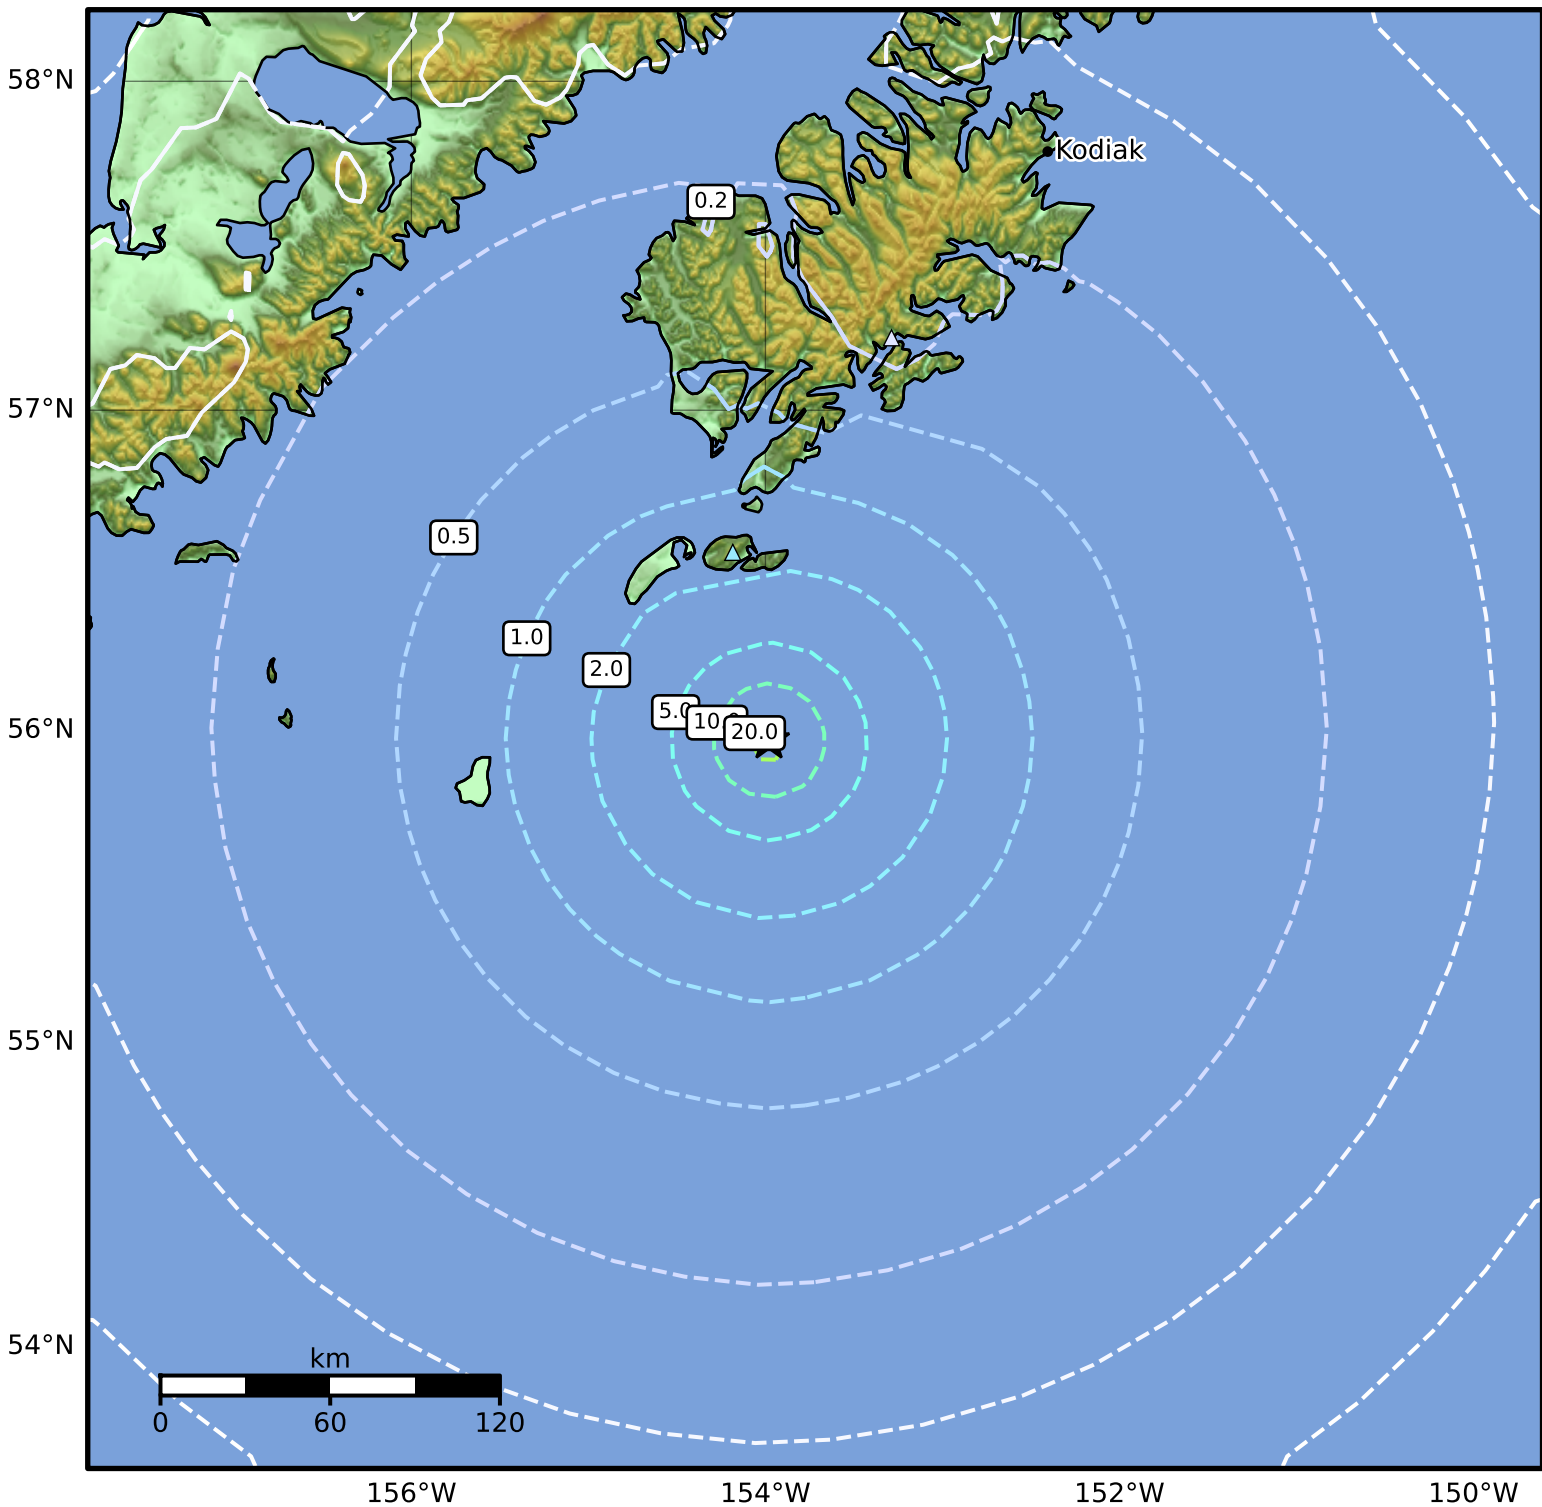

0.3 Second Peak Spectral Acceleration Map Alaska Earthquake Center  
ShakeMap: 109 km (68 miles) S of Akhiok  
Dec 22, 2024 11:44:59 UTC M5.3 N55.97 W153.98 Depth: 12.0km ID:ak024gelo7o8

SA(0.3) (%g)	0.1	0.2	0.5	1	2	5	10	20	50	100	200
--------------	-----	-----	-----	---	---	---	----	----	----	-----	-----

Scale based on Worden et al. (2012)

Version 4: Processed 2024-12-22T12:15:46Z

△ Seismic Instrument ○ Reported Intensity

★ Epicenter