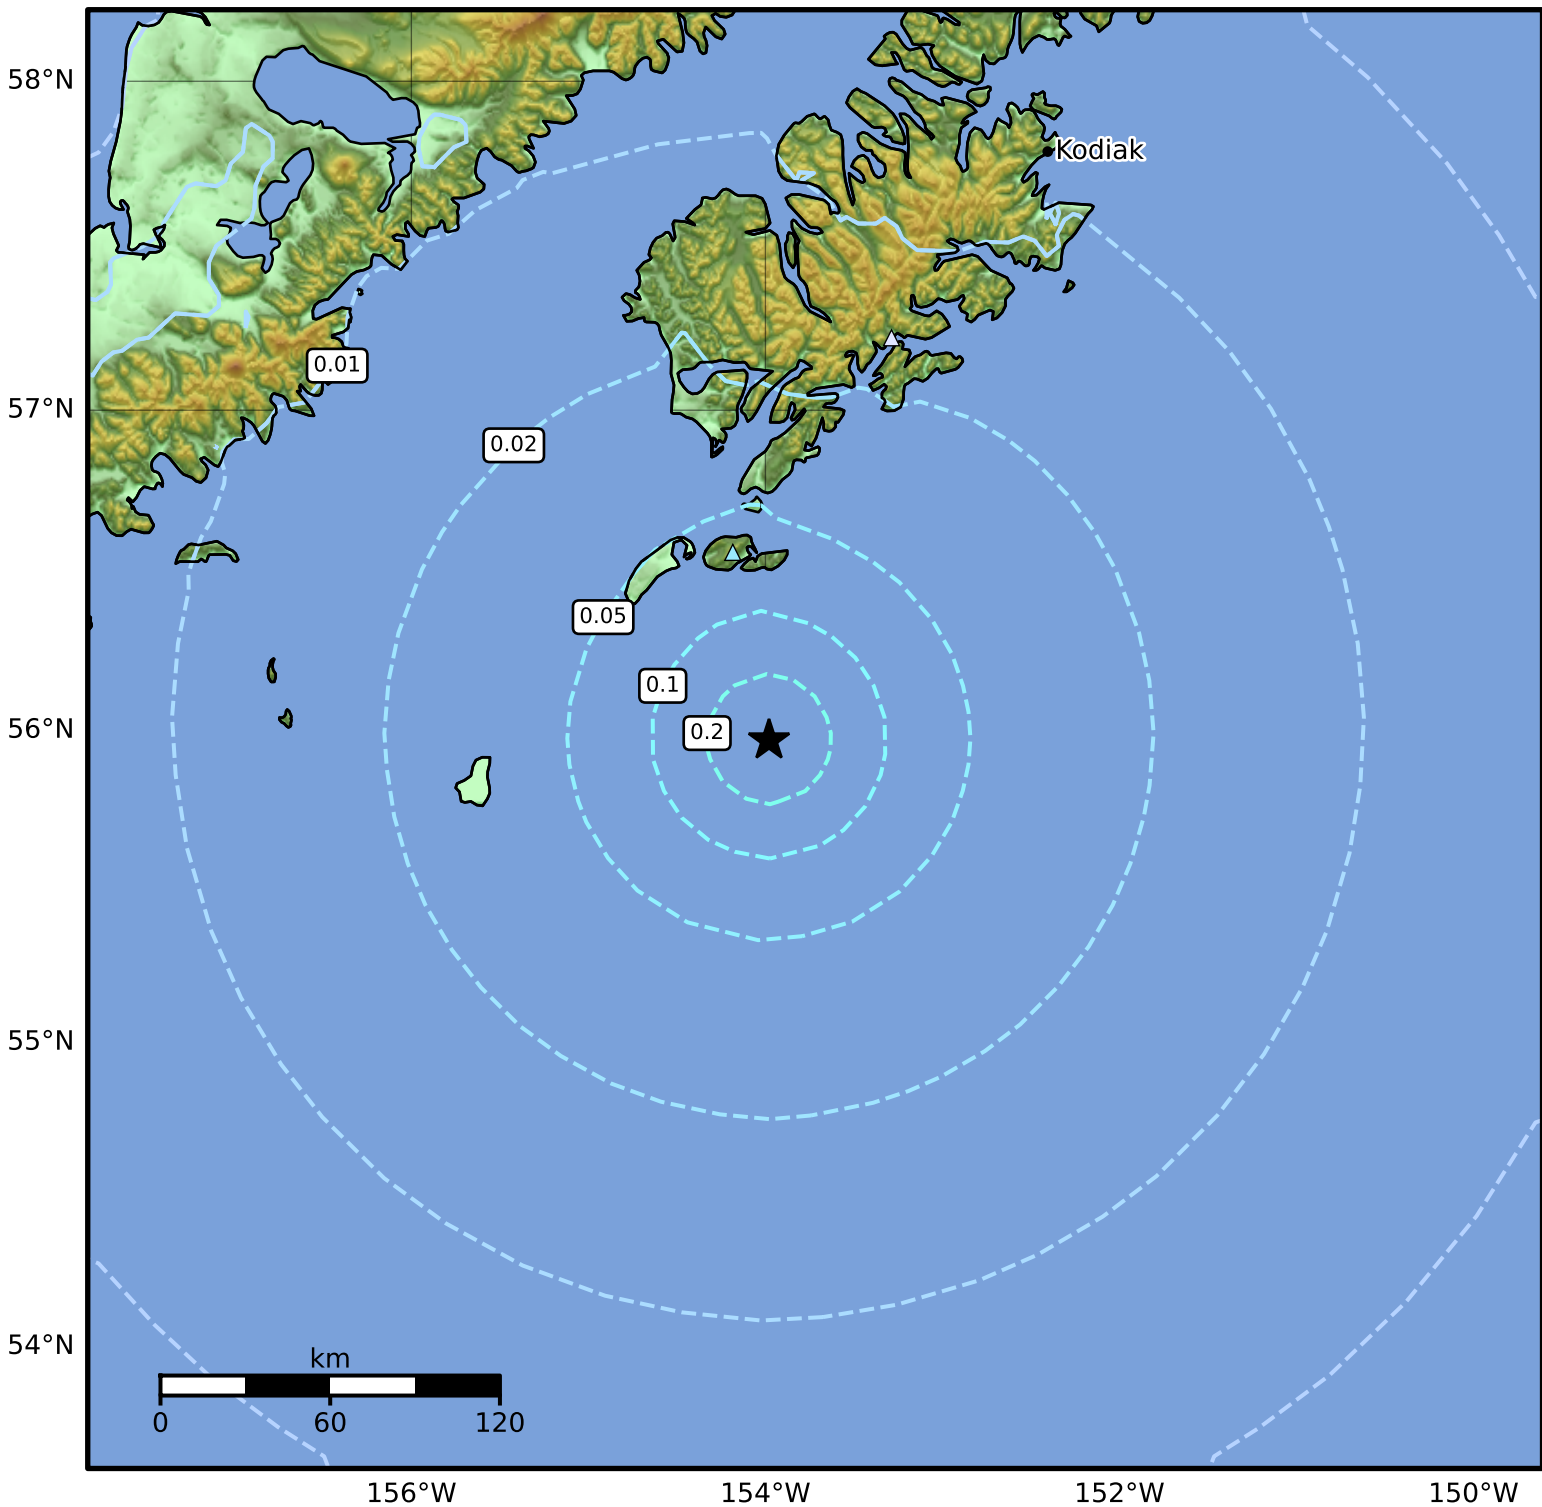

3.0 Second Peak Spectral Acceleration Map Alaska Earthquake Center
ShakeMap: 109 km (68 miles) S of Akhiok
Dec 22, 2024 11:44:59 UTC M5.3 N55.97 W153.98 Depth: 12.0km ID:ak024gelo7o8

SA(3.0) (%g)	0.1	0.2	0.5	1	2	5	10	20	50
--------------	-----	-----	-----	---	---	---	----	----	----

Scale based on Worden et al. (2012)

Version 4: Processed 2024-12-22T12:15:46Z

△ Seismic Instrument ○ Reported Intensity

★ Epicenter