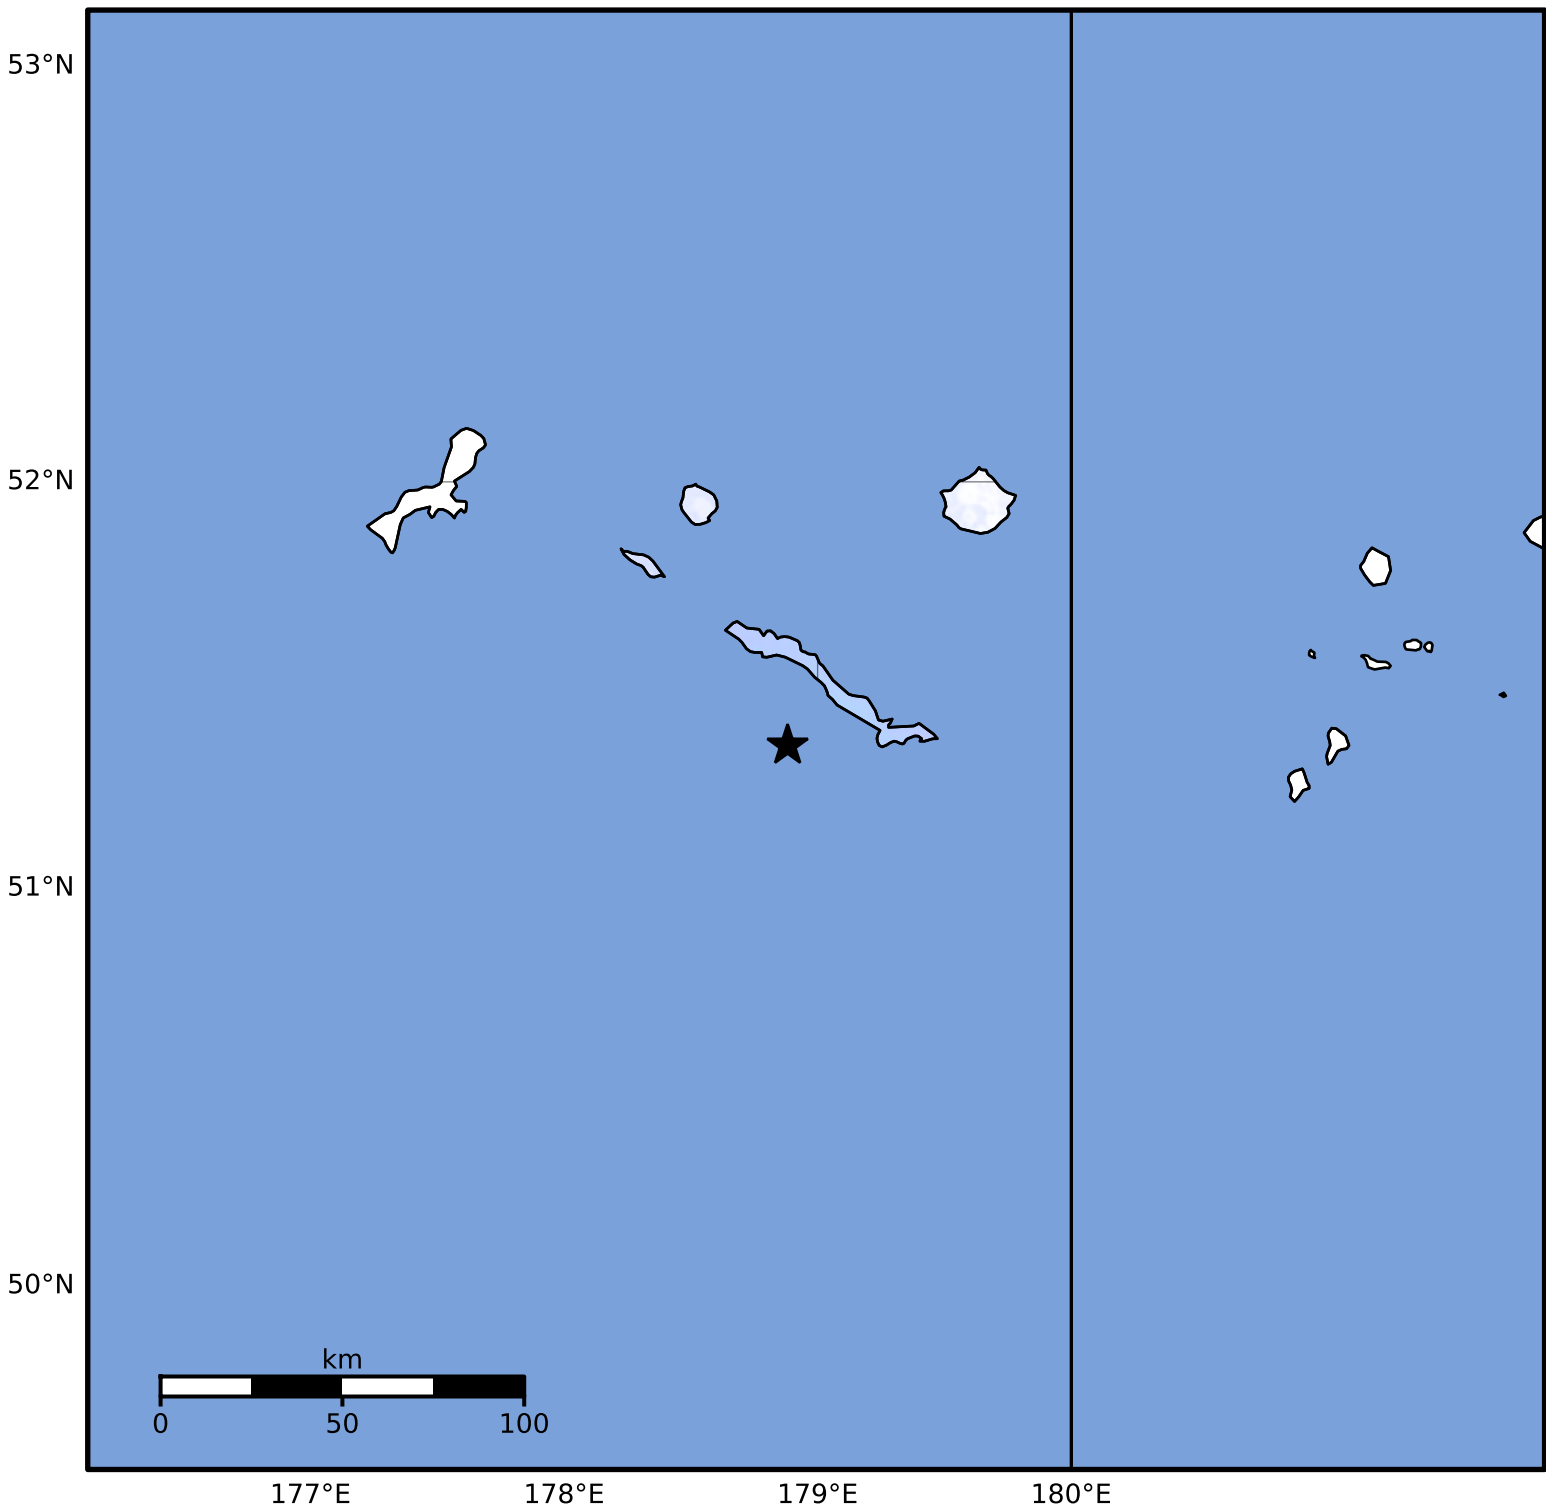

Macroseismic Intensity Map Alaska Earthquake Center
 ShakeMap: 21 km (13 miles) SSW of Amchitka
 Dec 24, 2024 06:36:02 UTC M3.9 N51.35 E178.88 Depth: 41.3km ID:ak024ghtpwwi

SHAKING	Not felt	Weak	Light	Moderate	Strong	Very strong	Severe	Violent	Extreme
DAMAGE	None	None	None	Very light	Light	Moderate	Moderate/heavy	Heavy	Very heavy
PGA(%g)	<0.0464	0.297	2.76	6.2	11.5	21.5	40.1	74.7	>139
PGV(cm/s)	<0.0215	0.135	1.41	4.65	9.64	20	41.4	85.8	>178
INTENSITY	I	II-III	IV	V	VI	VII	VIII	IX	X+

Scale based on Worden et al. (2012)

Version 2: Processed 2024-12-24T18:38:57Z

△ Seismic Instrument ○ Reported Intensity

★ Epicenter