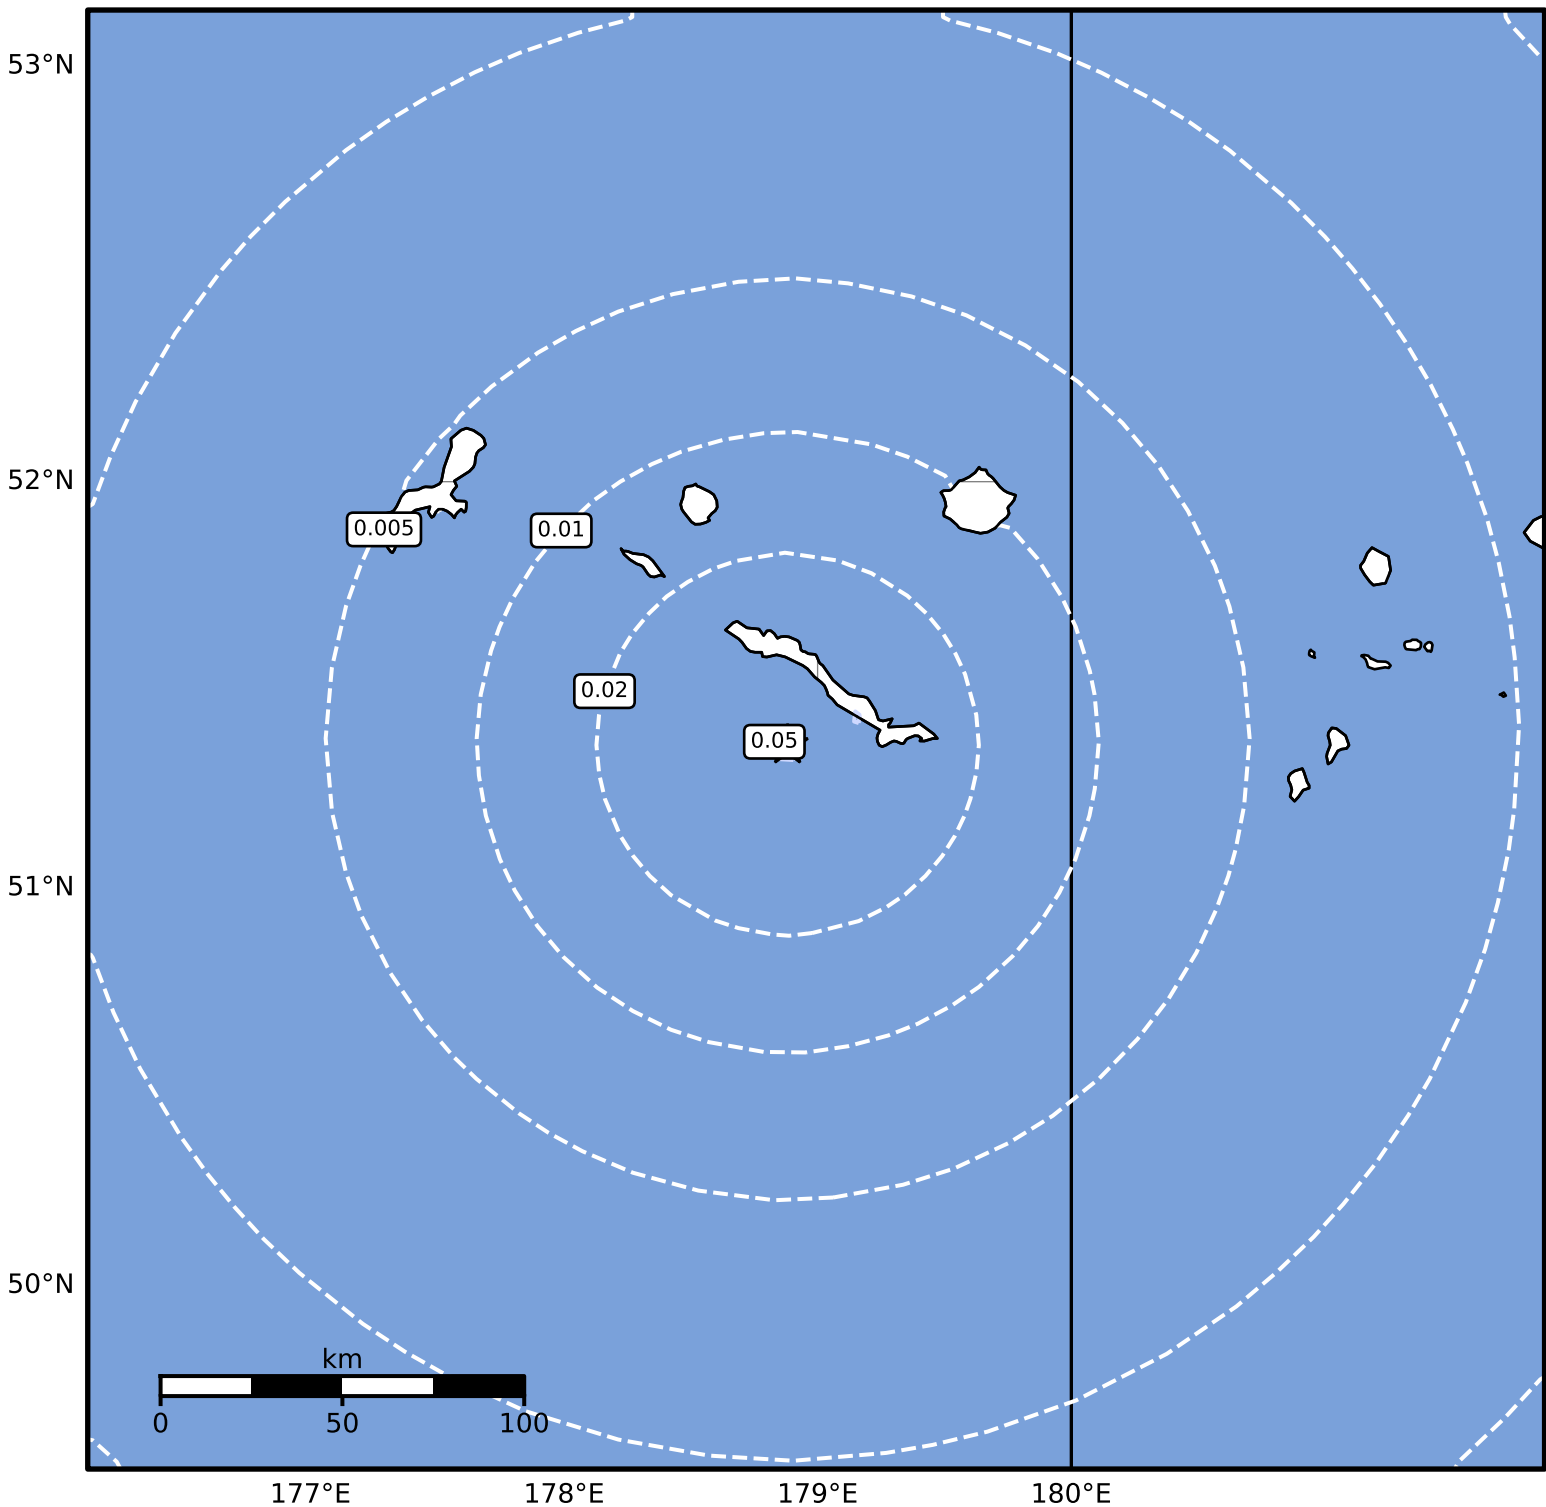

Peak Ground Velocity Map Alaska Earthquake Center
 ShakeMap: 21 km (13 miles) SSW of Amchitka
 Dec 24, 2024 06:36:02 UTC M3.9 N51.35 E178.88 Depth: 41.3km ID:ak024ghtpwwi

Scale based on Worden et al. (2012)

Version 2: Processed 2024-12-24T18:38:57Z

△ Seismic Instrument ○ Reported Intensity

★ Epicenter