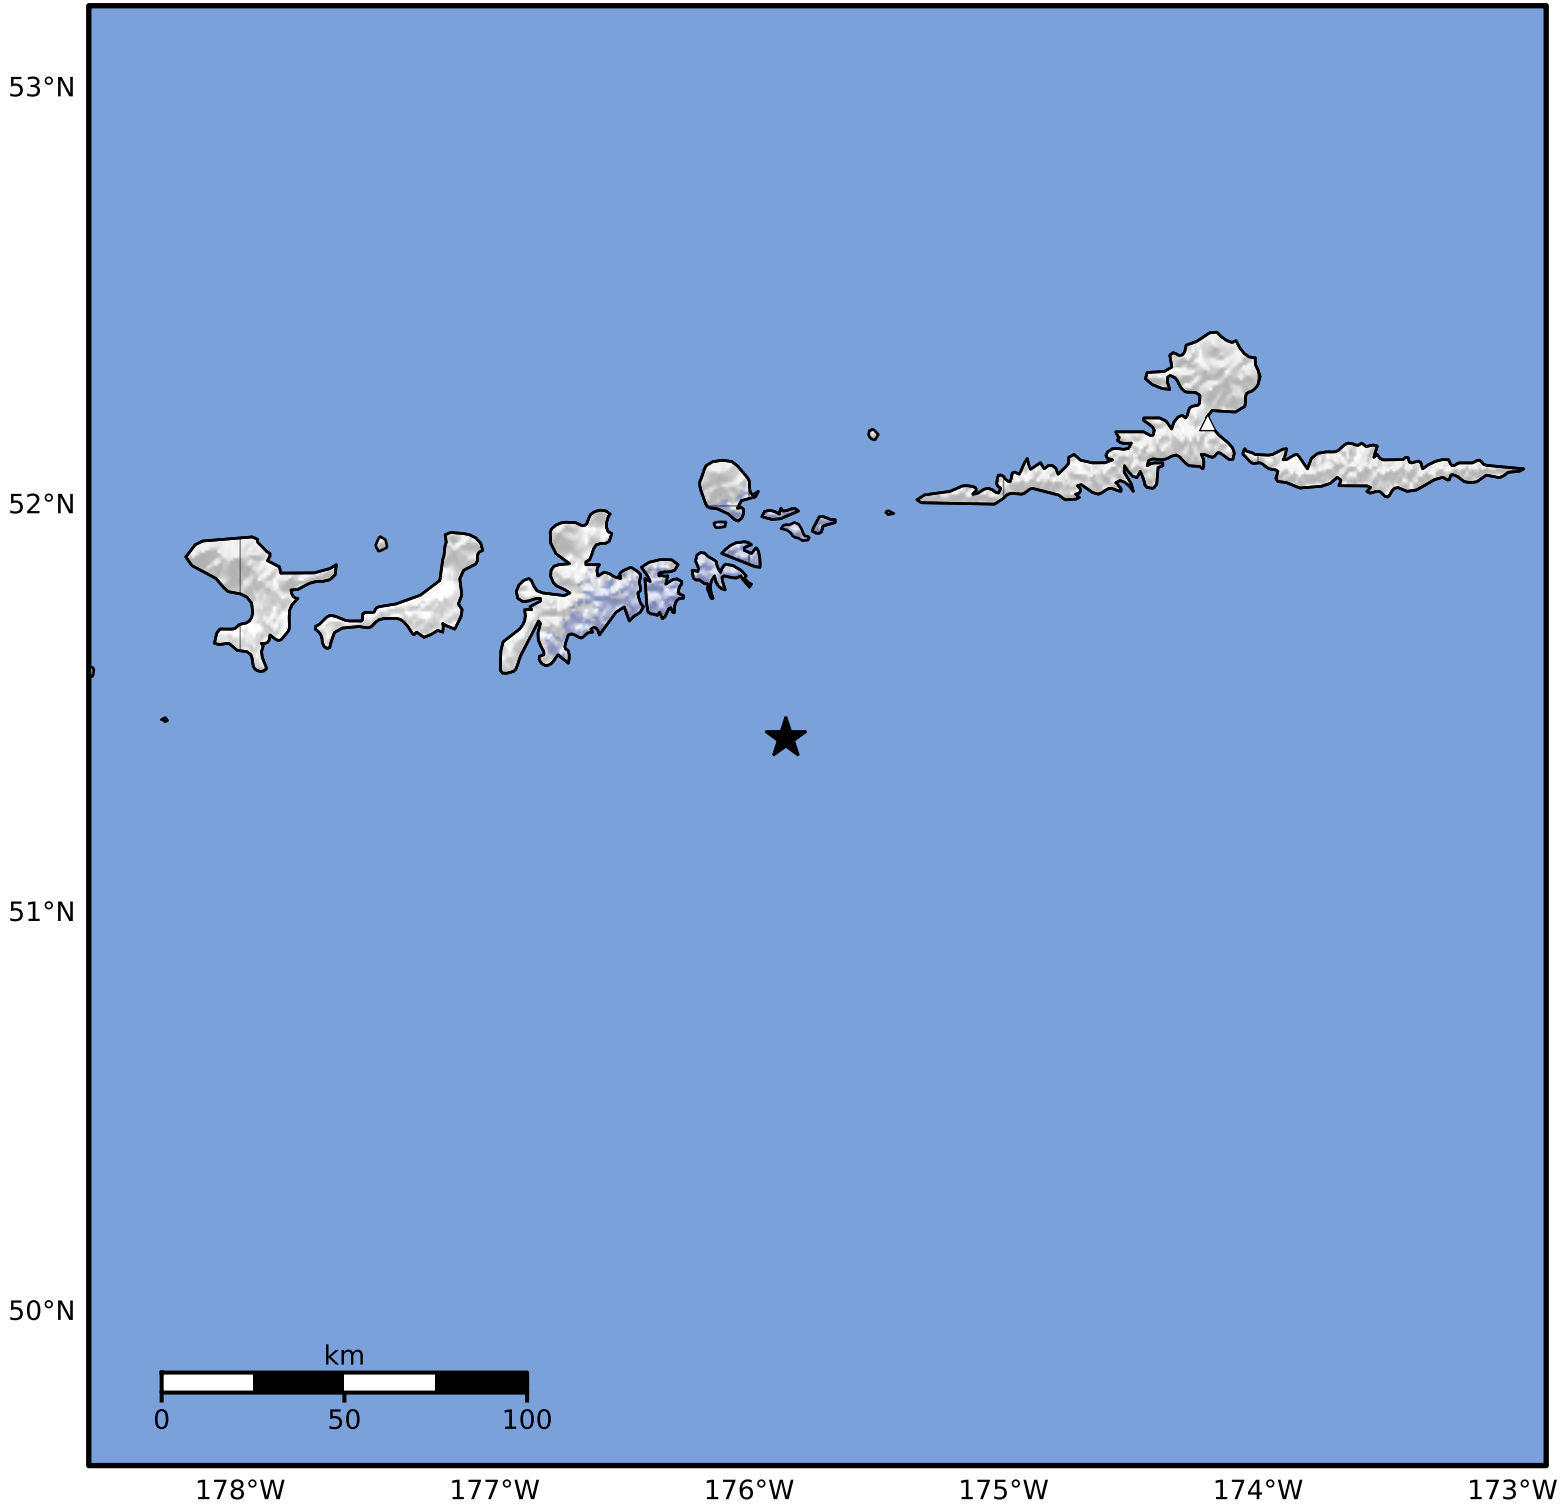

Macroseismic Intensity Map Alaska Earthquake Center
 ShakeMap: 74 km (46 miles) SE of Adak
 Dec 25, 2024 09:18:56 UTC M3.6 N51.43 W175.86 Depth: 32.6km ID:ak024gjxtlm

SHAKING	Not felt	Weak	Light	Moderate	Strong	Very strong	Severe	Violent	Extreme
DAMAGE	None	None	None	Very light	Light	Moderate	Moderate/heavy	Heavy	Very heavy
PGA(%g)	<0.0464	0.297	2.76	6.2	11.5	21.5	40.1	74.7	>139
PGV(cm/s)	<0.0215	0.135	1.41	4.65	9.64	20	41.4	85.8	>178
INTENSITY	I	II-III	IV	V	VI	VII	VIII	IX	X+

Scale based on Worden et al. (2012)

Version 2: Processed 2024-12-25T16:31:02Z

△ Seismic Instrument ○ Reported Intensity

★ Epicenter