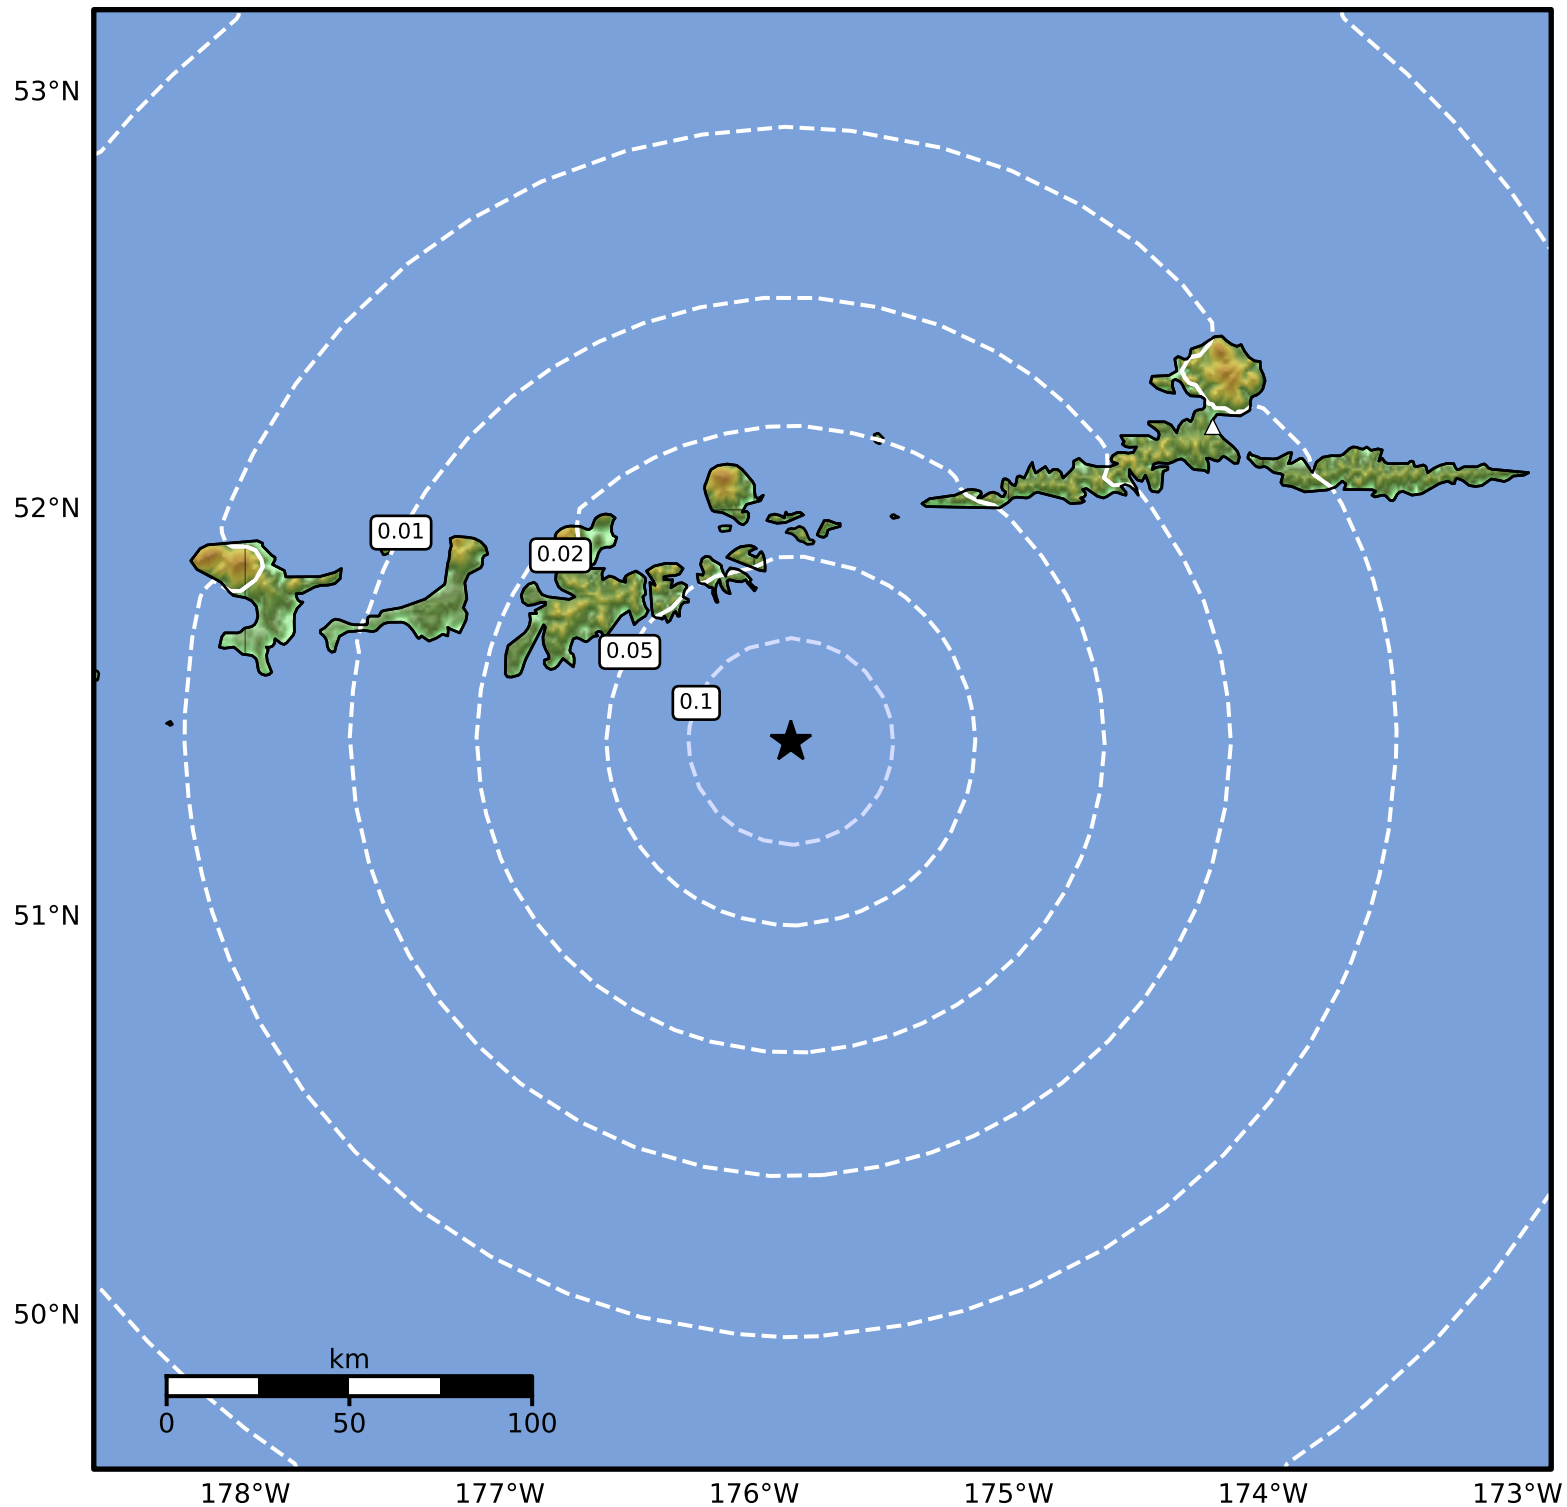

Peak Ground Acceleration Map Alaska Earthquake Center
ShakeMap: 74 km (46 miles) SE of Adak
Dec 25, 2024 09:18:56 UTC M3.6 N51.43 W175.86 Depth: 32.6km ID:ak024gjxtlm

PGA (%g)	0.1	0.2	0.5	1	2	5	10	20	50	100	200
----------	-----	-----	-----	---	---	---	----	----	----	-----	-----

Scale based on Worden et al. (2012)

Version 2: Processed 2024-12-25T16:31:02Z

△ Seismic Instrument ○ Reported Intensity

★ Epicenter