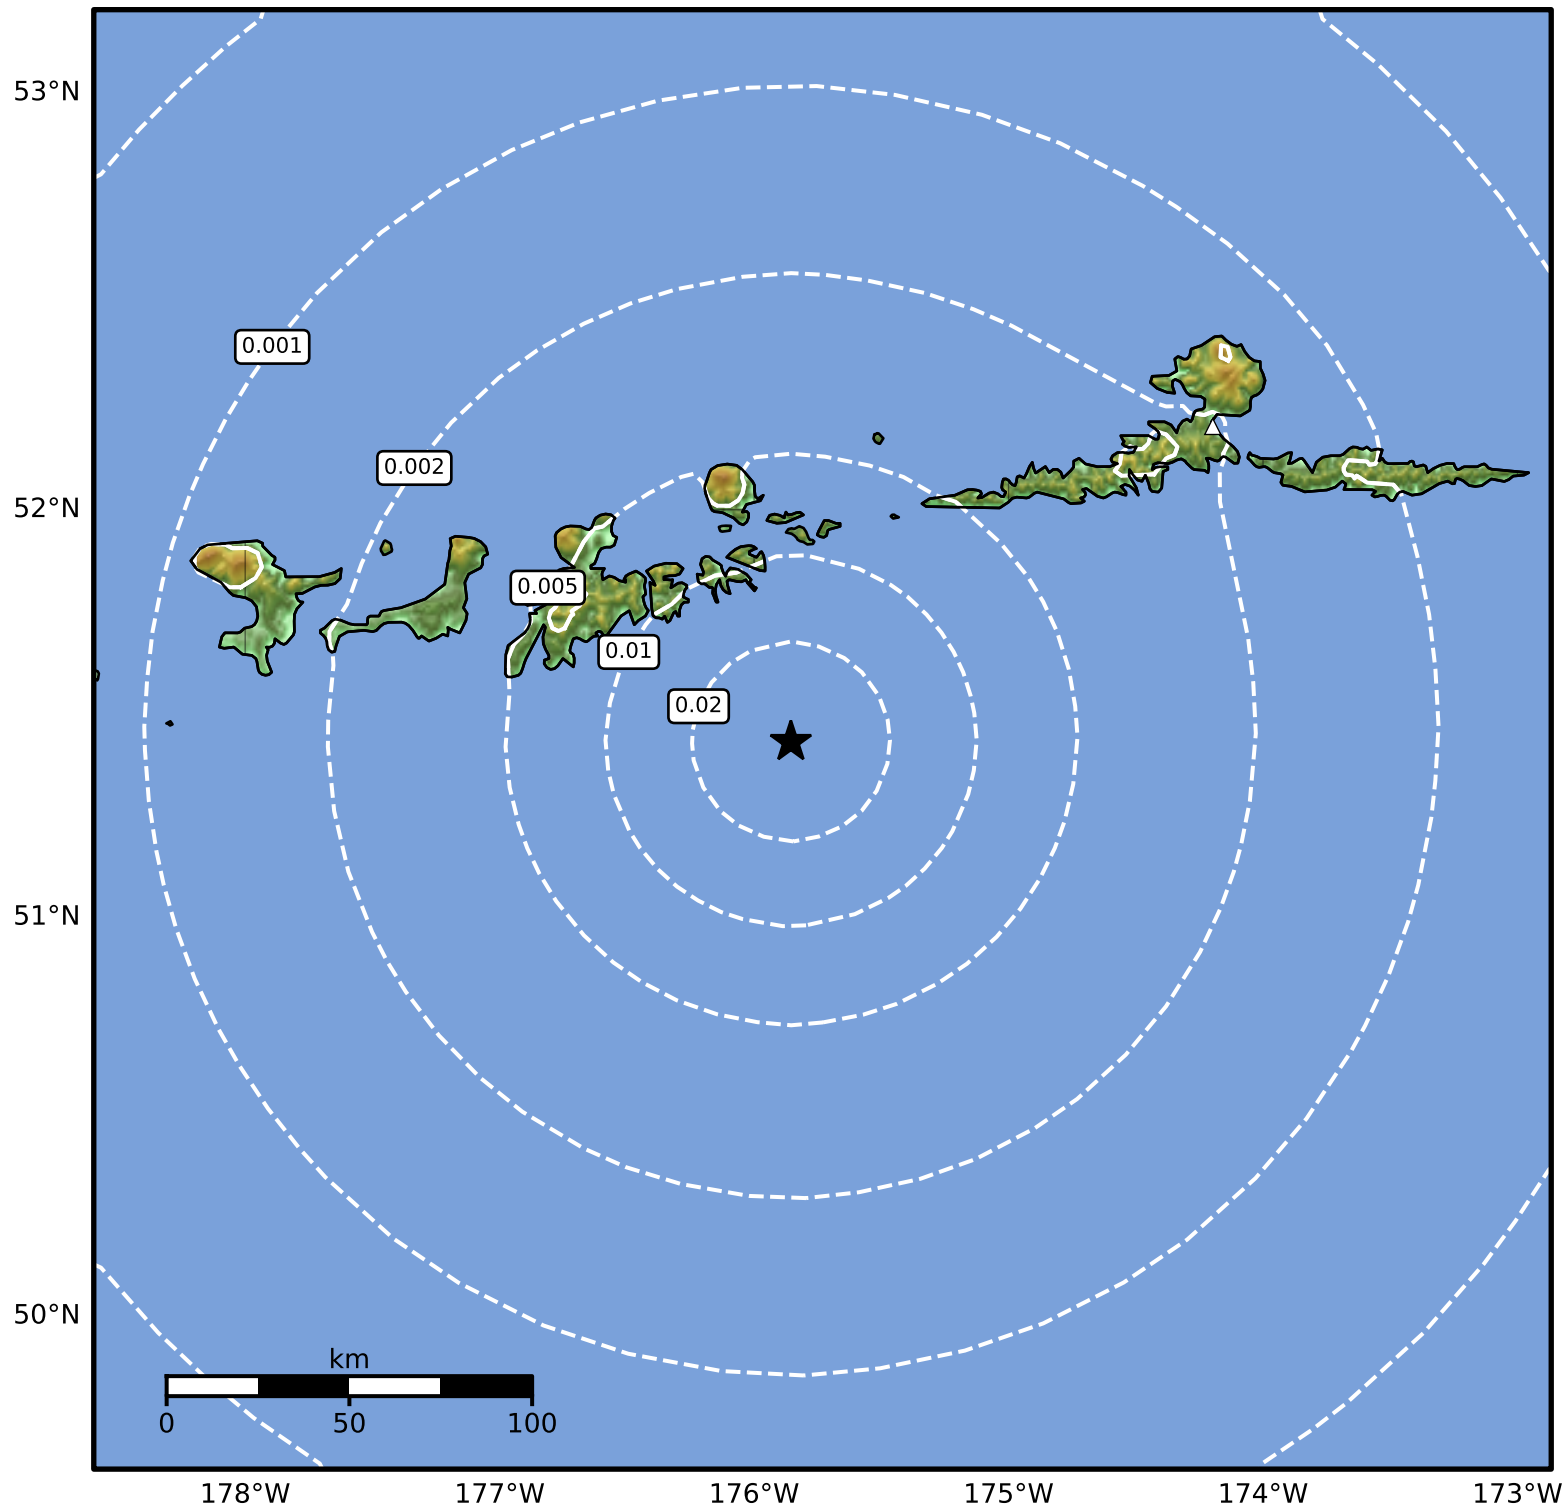

Peak Ground Velocity Map Alaska Earthquake Center
 ShakeMap: 74 km (46 miles) SE of Adak
 Dec 25, 2024 09:18:56 UTC M3.6 N51.43 W175.86 Depth: 32.6km ID:ak024gjxtlm

| PGV (cm/s) | 0.1 | 0.2 | 0.5 | 1 | 2 | 5 | 10 | 20 | 50 | 100 | 200 |
|------------|-----|-----|-----|---|---|---|----|----|----|-----|-----|
|------------|-----|-----|-----|---|---|---|----|----|----|-----|-----|

Scale based on Worden et al. (2012)

Version 2: Processed 2024-12-25T16:31:02Z

△ Seismic Instrument ○ Reported Intensity

★ Epicenter