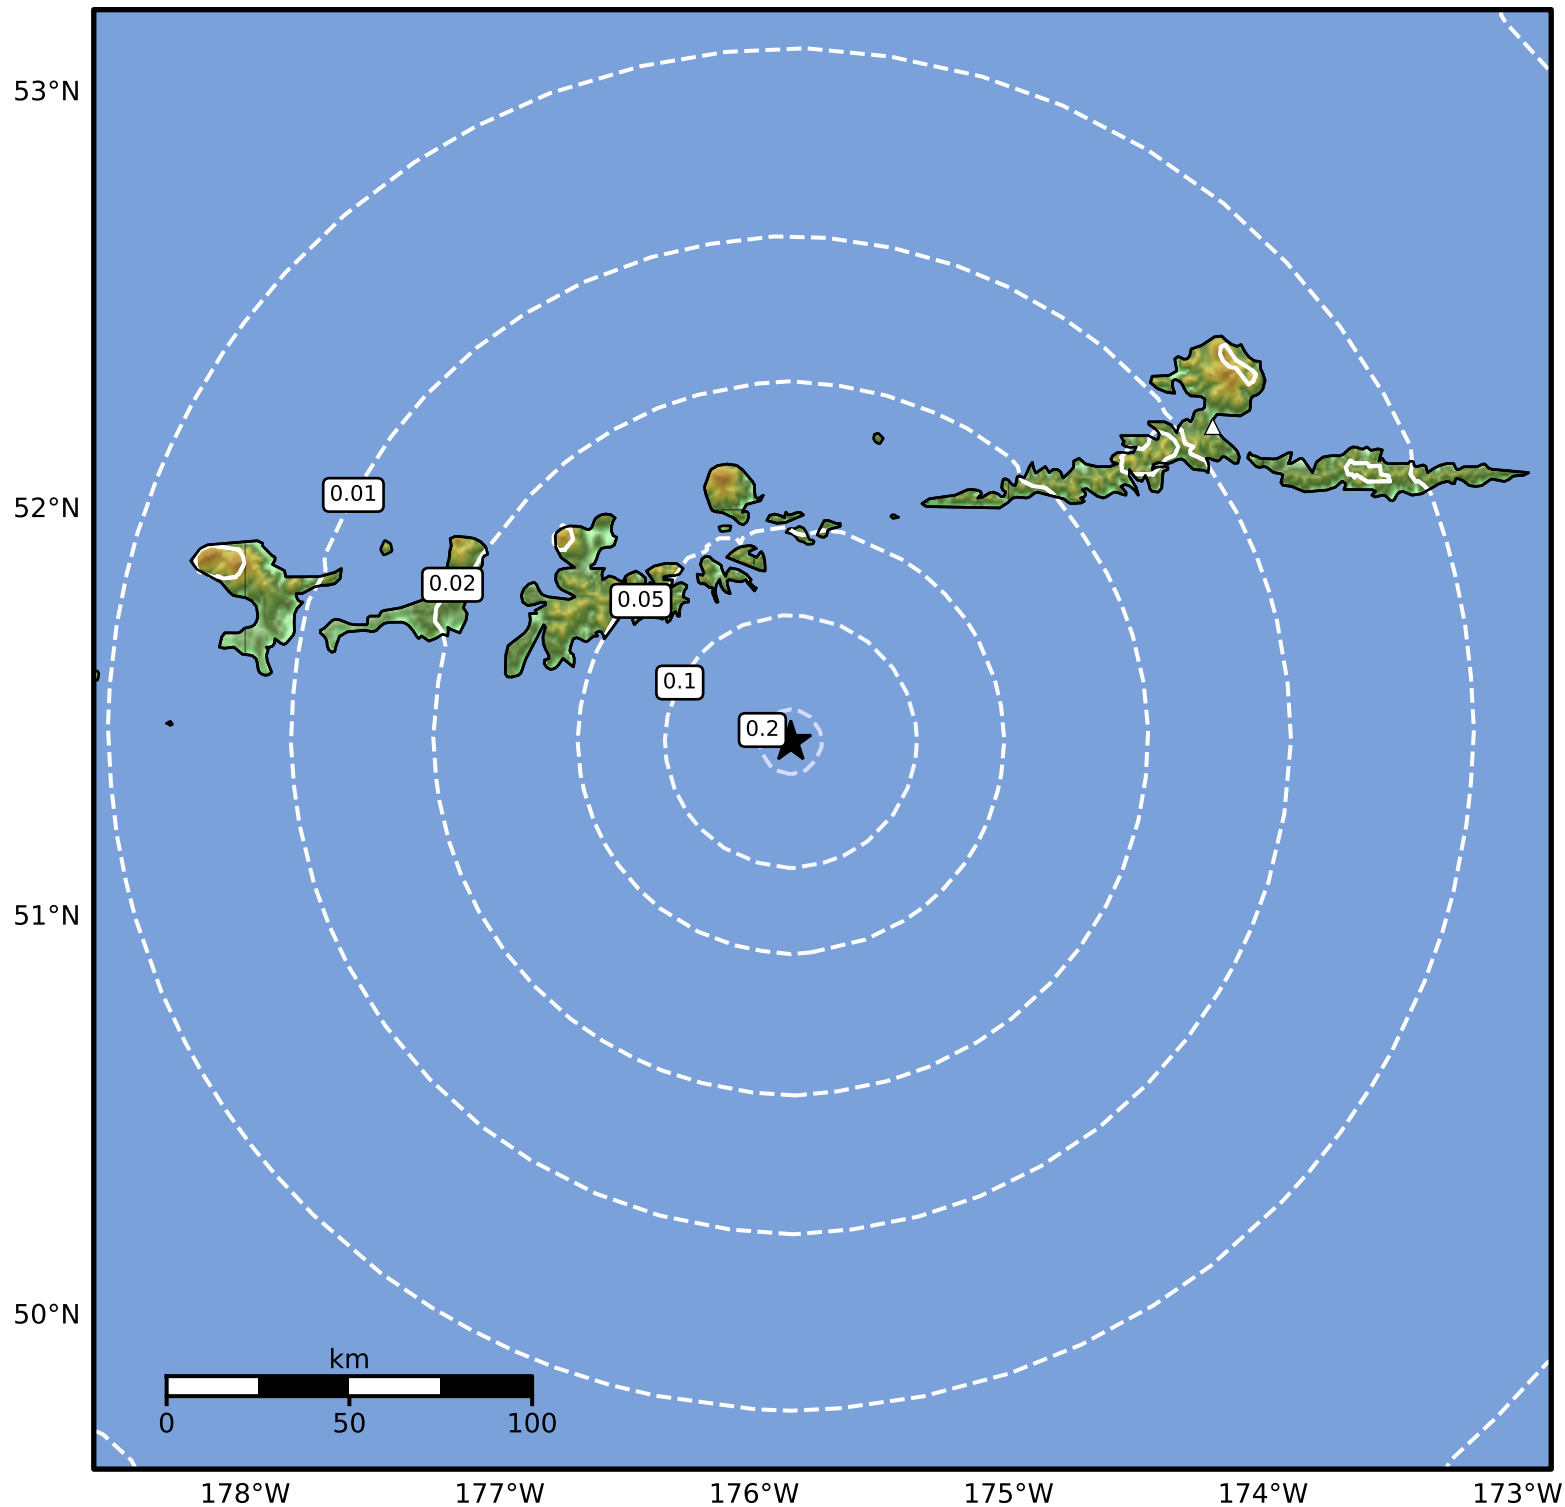

0.3 Second Peak Spectral Acceleration Map Alaska Earthquake Center
 ShakeMap: 74 km (46 miles) SE of Adak
 Dec 25, 2024 09:18:56 UTC M3.6 N51.43 W175.86 Depth: 32.6km ID:ak024gjxtlm

SA(0.3) (%g)	0.1	0.2	0.5	1	2	5	10	20	50	100	200
--------------	-----	-----	-----	---	---	---	----	----	----	-----	-----

Scale based on Worden et al. (2012)

Version 2: Processed 2024-12-25T16:31:02Z

△ Seismic Instrument ○ Reported Intensity

★ Epicenter