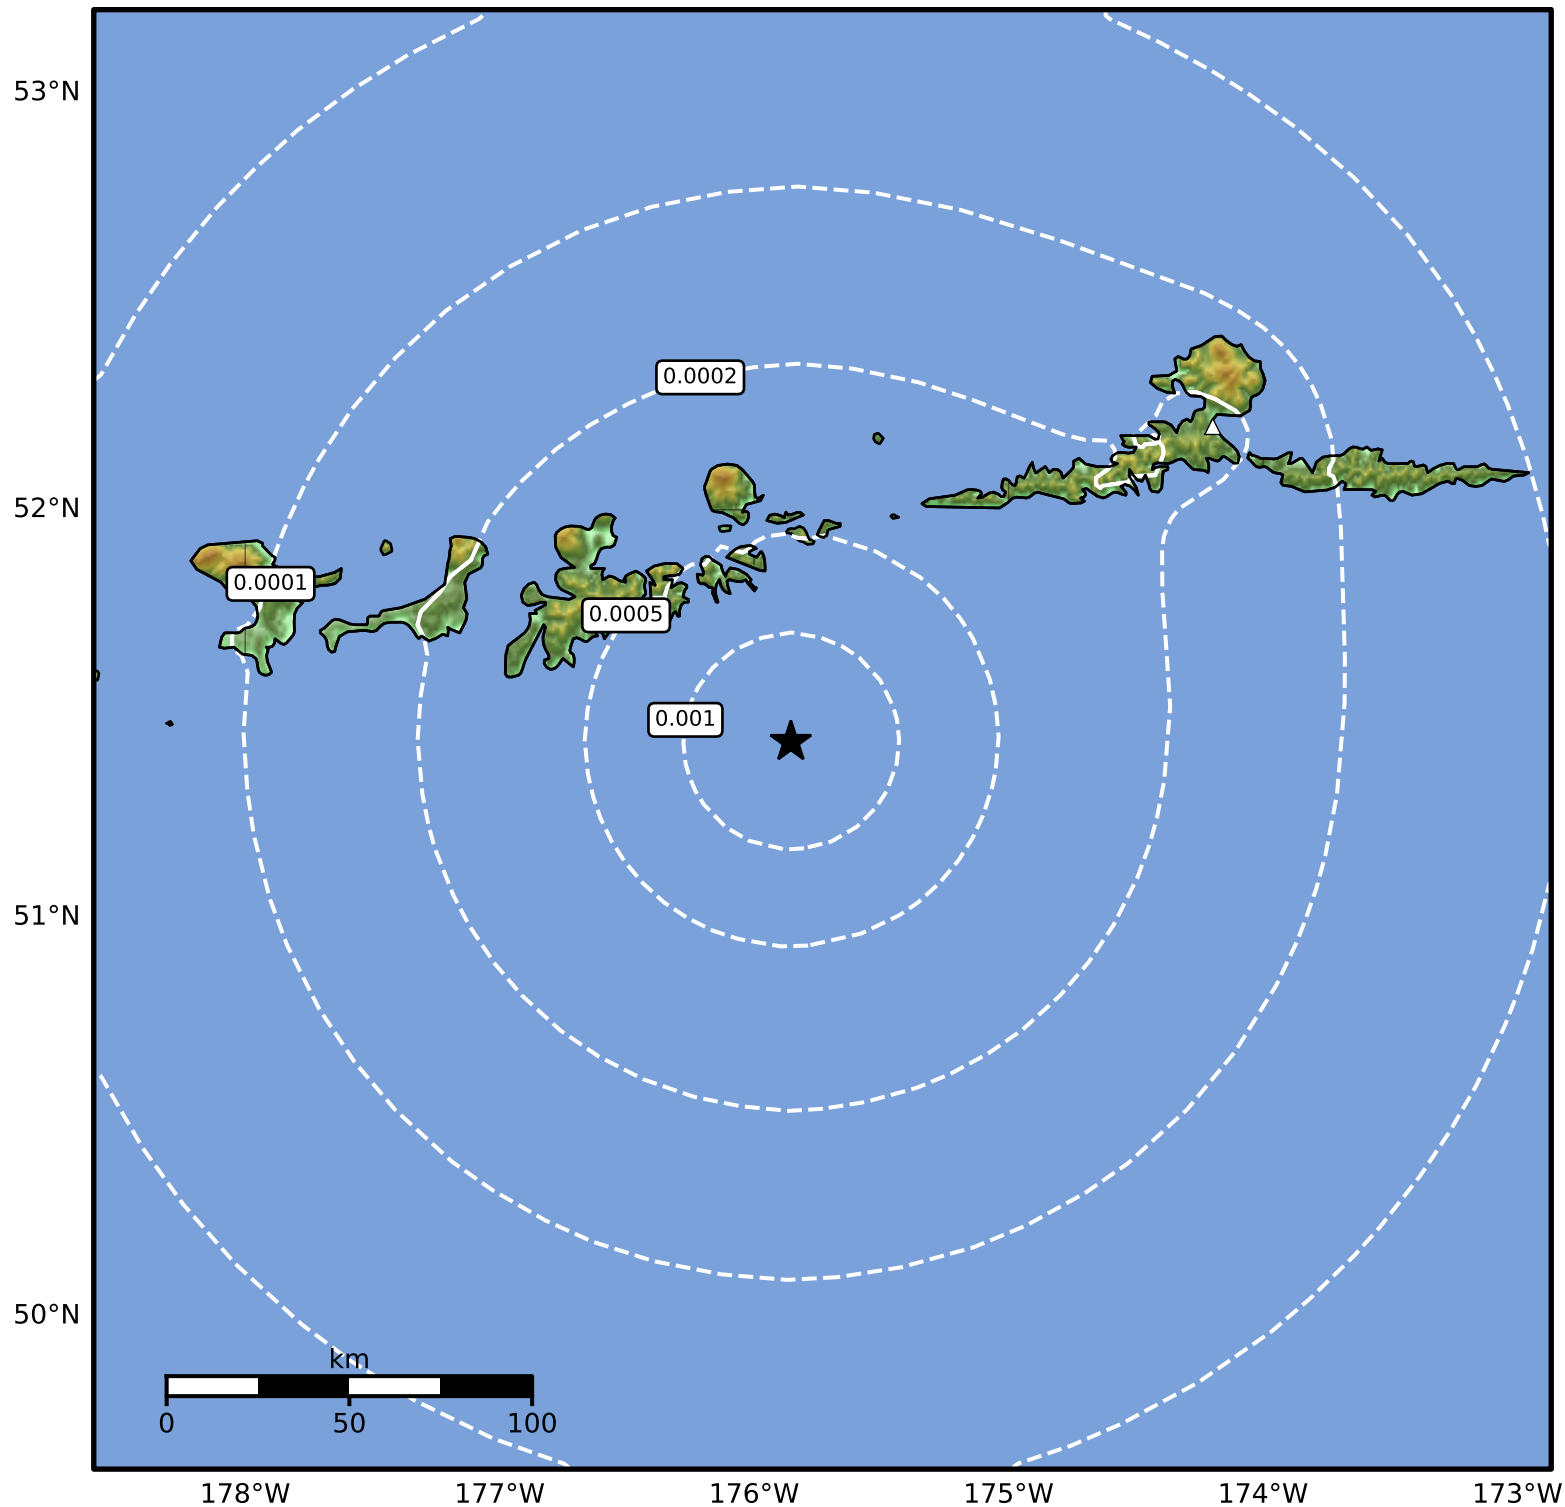

3.0 Second Peak Spectral Acceleration Map Alaska Earthquake Center
ShakeMap: 74 km (46 miles) SE of Adak
Dec 25, 2024 09:18:56 UTC M3.6 N51.43 W175.86 Depth: 32.6km ID:ak024gjxtlm

Scale based on Worden et al. (2012)

Version 2: Processed 2024-12-25T16:31:02Z

△ Seismic Instrument ○ Reported Intensity

★ Epicenter