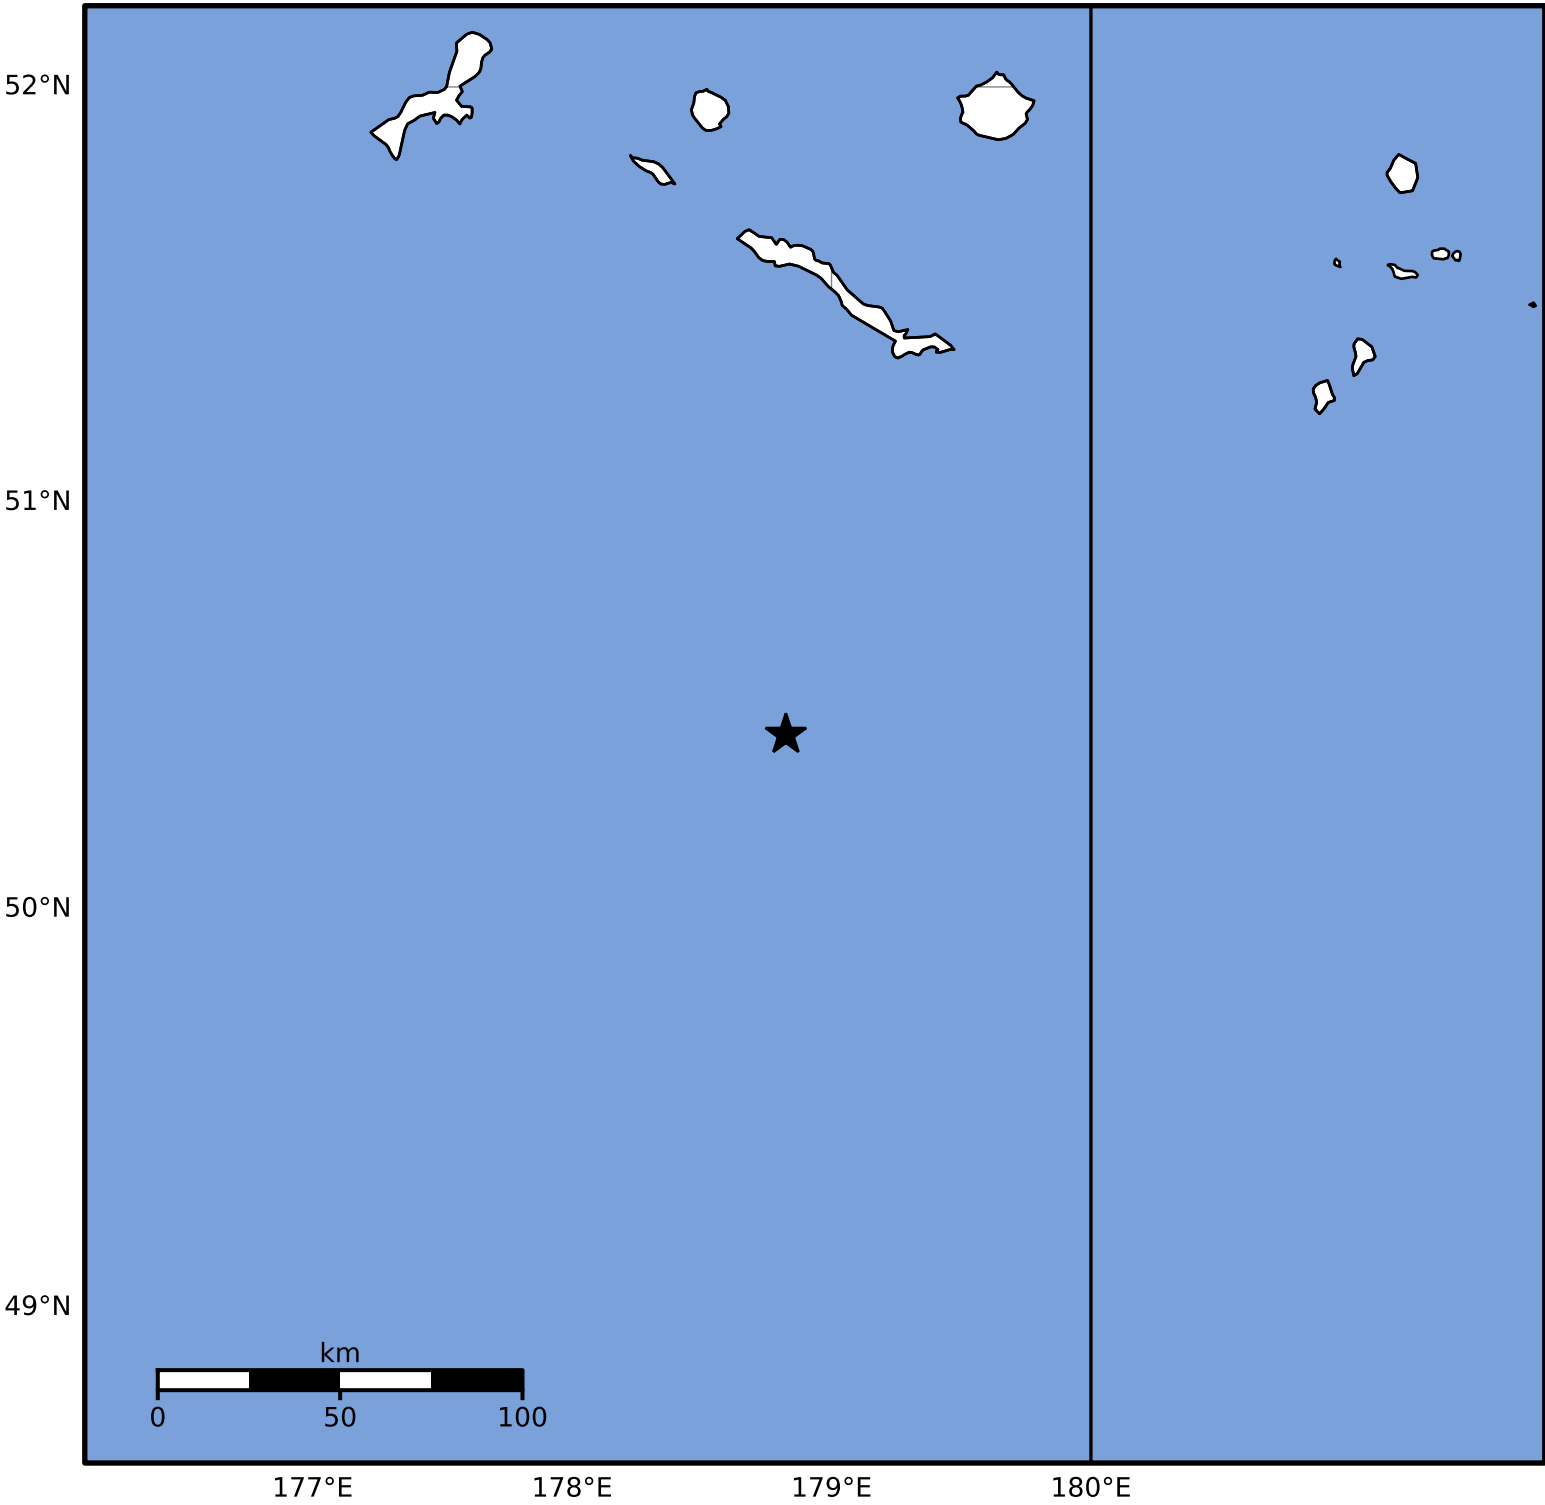

Macroseismic Intensity Map Alaska Earthquake Center
 ShakeMap: 123 km (76 miles) S of Amchitka
 Dec 25, 2024 20:48:07 UTC M3.6 N50.43 E178.82 Depth: 1.0km ID:ak024gjpnxra

SHAKING	Not felt	Weak	Light	Moderate	Strong	Very strong	Severe	Violent	Extreme
DAMAGE	None	None	None	Very light	Light	Moderate	Moderate/heavy	Heavy	Very heavy
PGA(%g)	<0.0464	0.297	2.76	6.2	11.5	21.5	40.1	74.7	>139
PGV(cm/s)	<0.0215	0.135	1.41	4.65	9.64	20	41.4	85.8	>178
INTENSITY	I	II-III	IV	V	VI	VII	VIII	IX	X+

Scale based on Worden et al. (2012)

Version 1: Processed 2024-12-26T00:31:10Z

△ Seismic Instrument ○ Reported Intensity

★ Epicenter