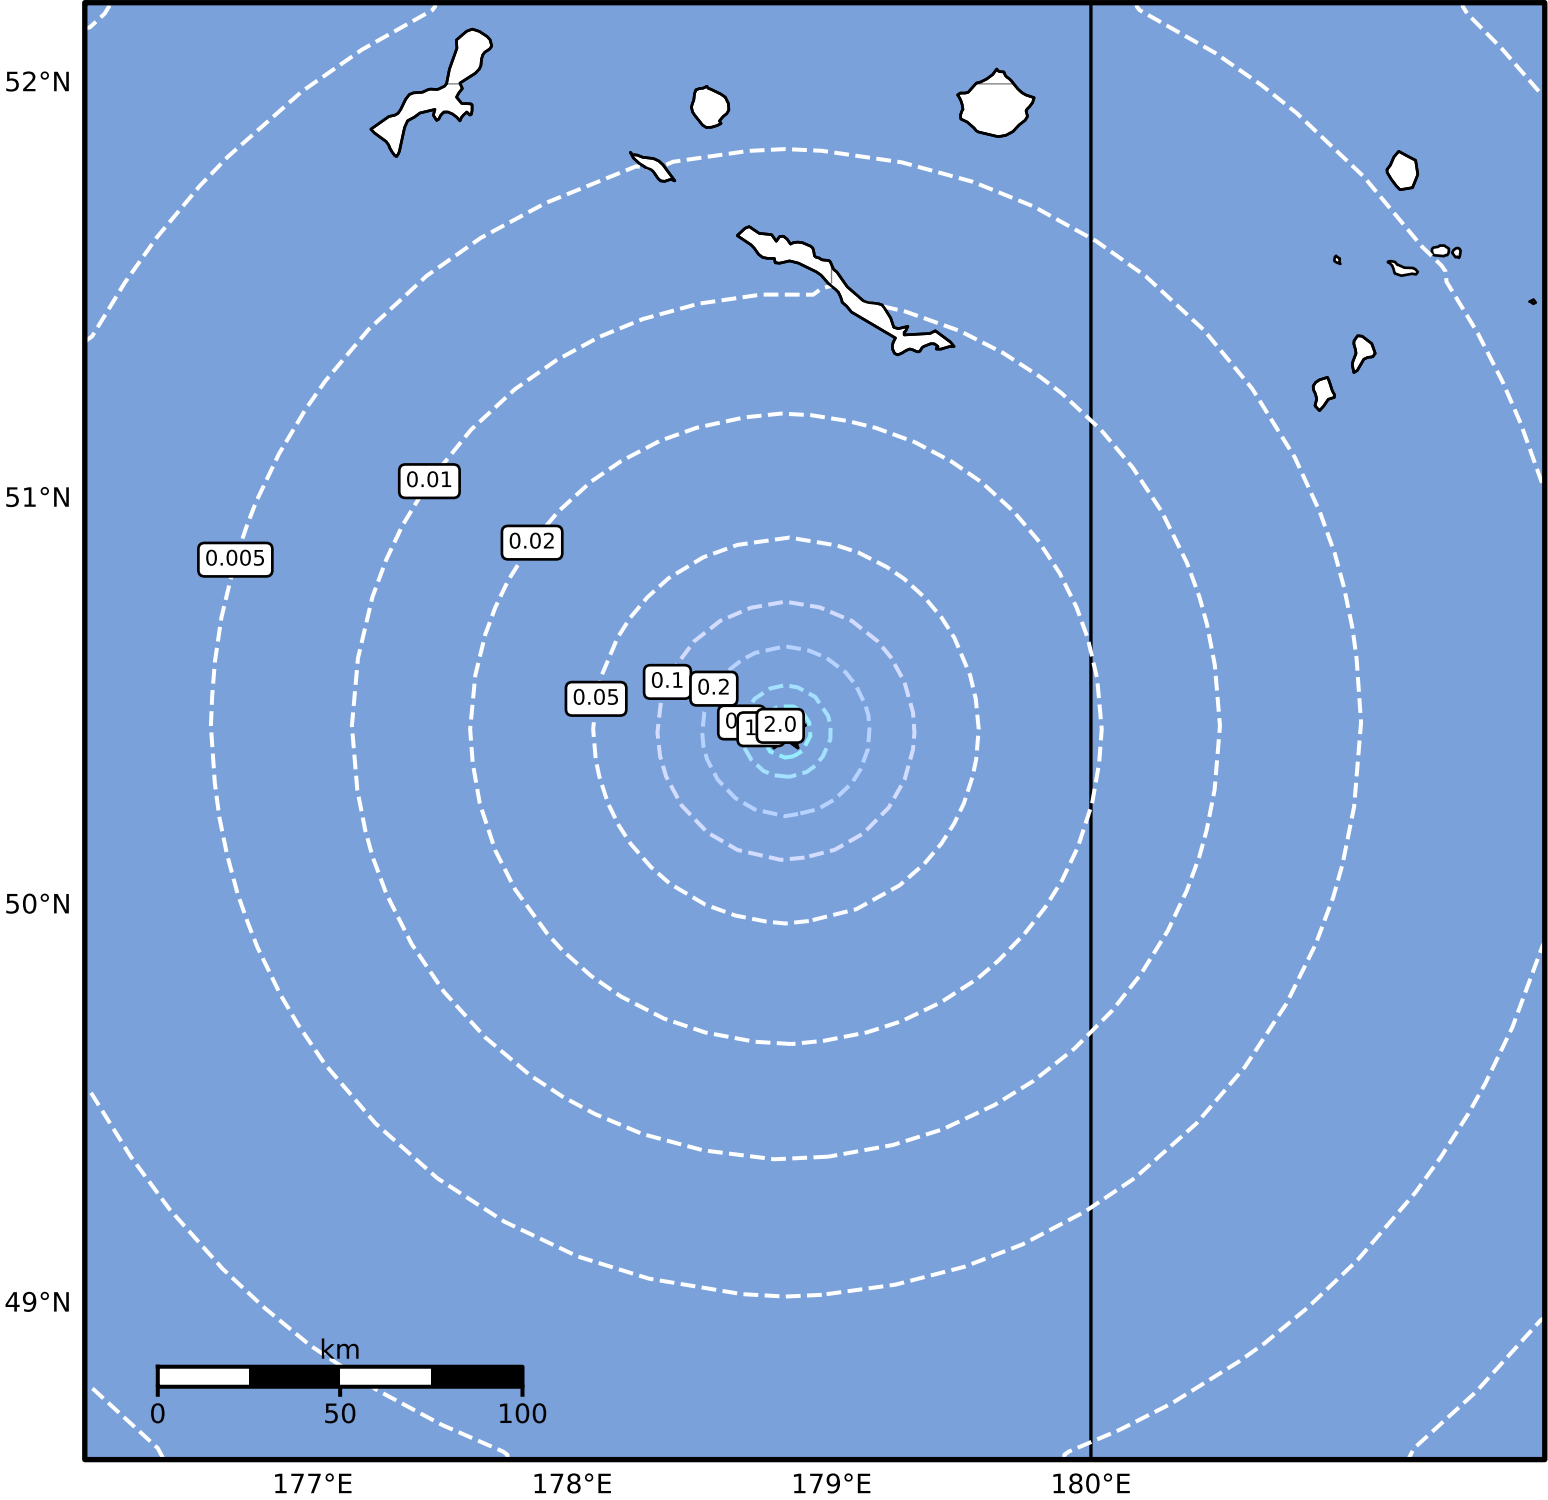

Peak Ground Acceleration Map Alaska Earthquake Center
 ShakeMap: 123 km (76 miles) S of Amchitka
 Dec 25, 2024 20:48:07 UTC M3.6 N50.43 E178.82 Depth: 1.0km ID:ak024gjpnxra

PGA (%g)	0.1	0.2	0.5	1	2	5	10	20	50	100	200
-----------------	------------	------------	------------	----------	----------	----------	-----------	-----------	-----------	------------	------------

Scale based on Worden et al. (2012)

Version 1: Processed 2024-12-26T00:31:10Z

△ Seismic Instrument ○ Reported Intensity

★ Epicenter